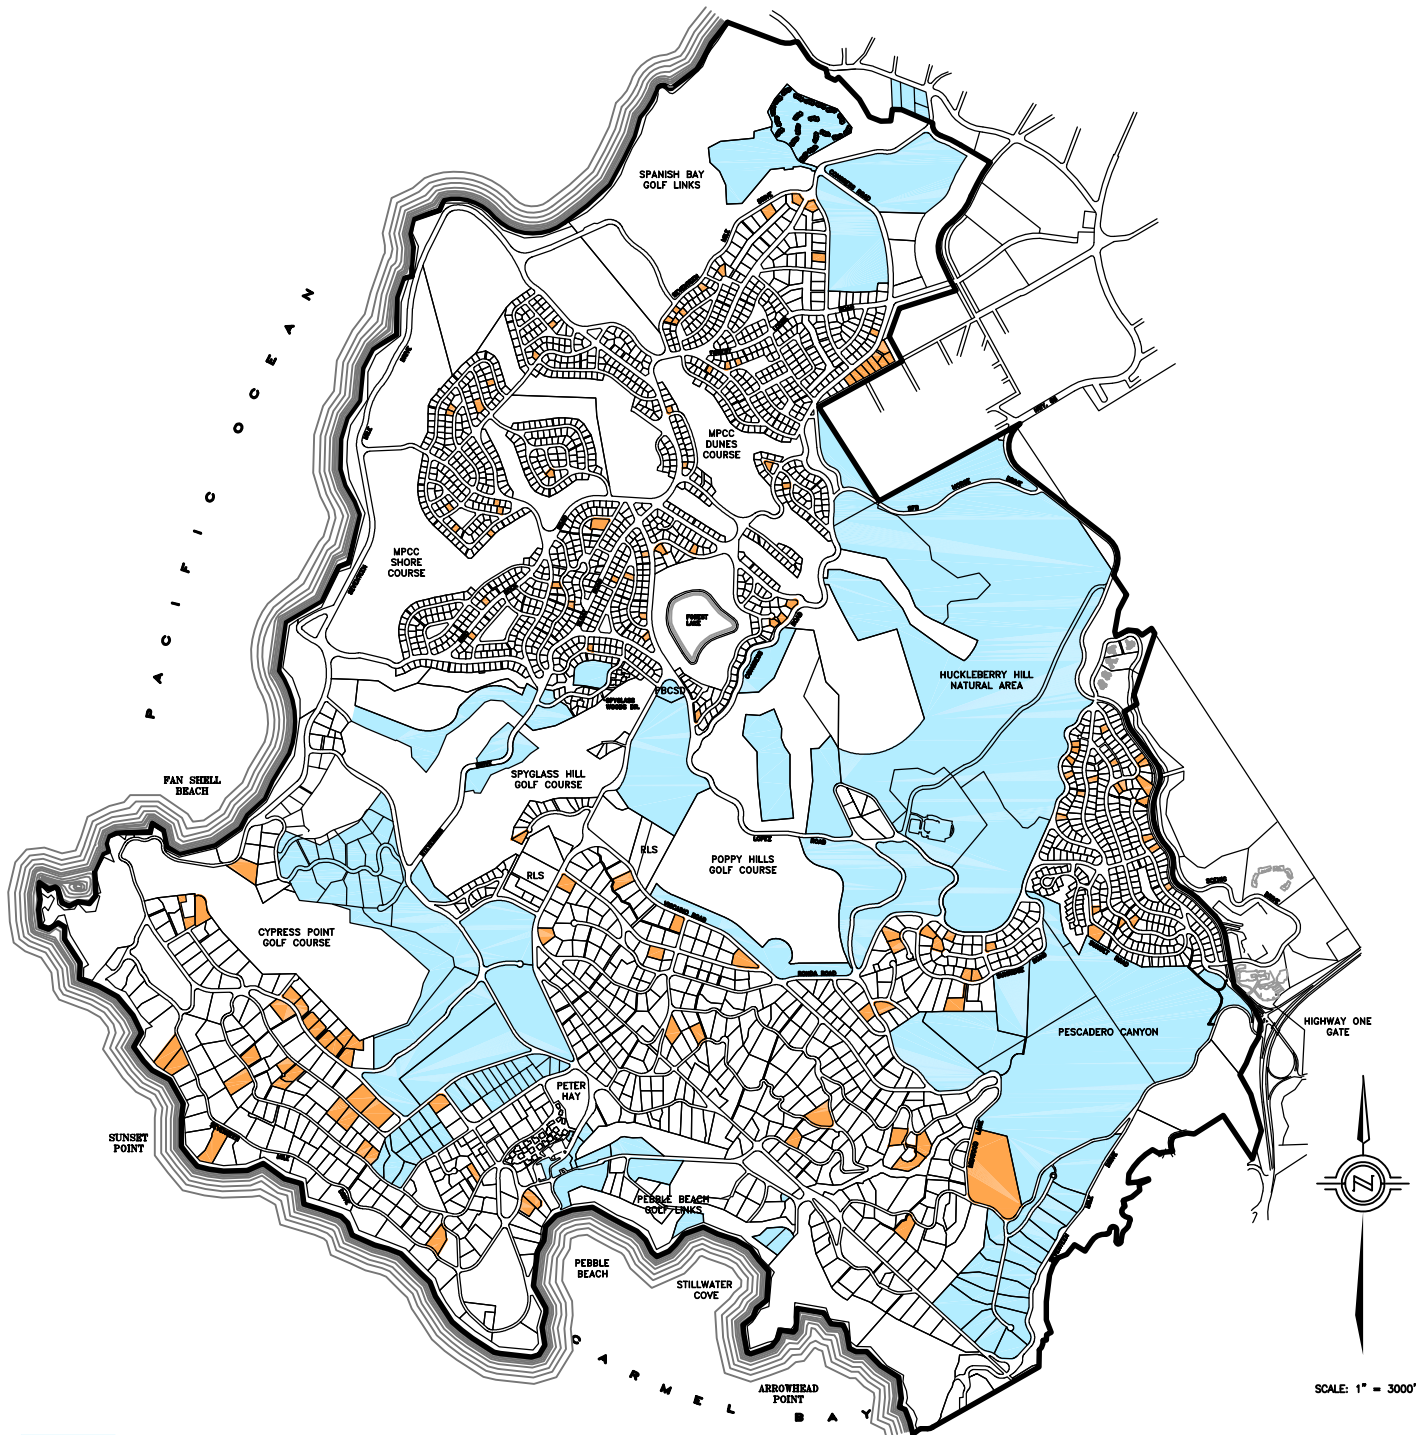

I:\Pebble Beach Burrell request\dwg\OVERALL FOREST MAP.dwg, 8.5x11, 11/19/2003 01:11:16 PM, Left, PDF995, Letter, 1:1

- PRESENT BENEFITED PROPERTIES
- VACANT LOTS OF RECORD

EXHIBIT B DEL MONTE FOREST