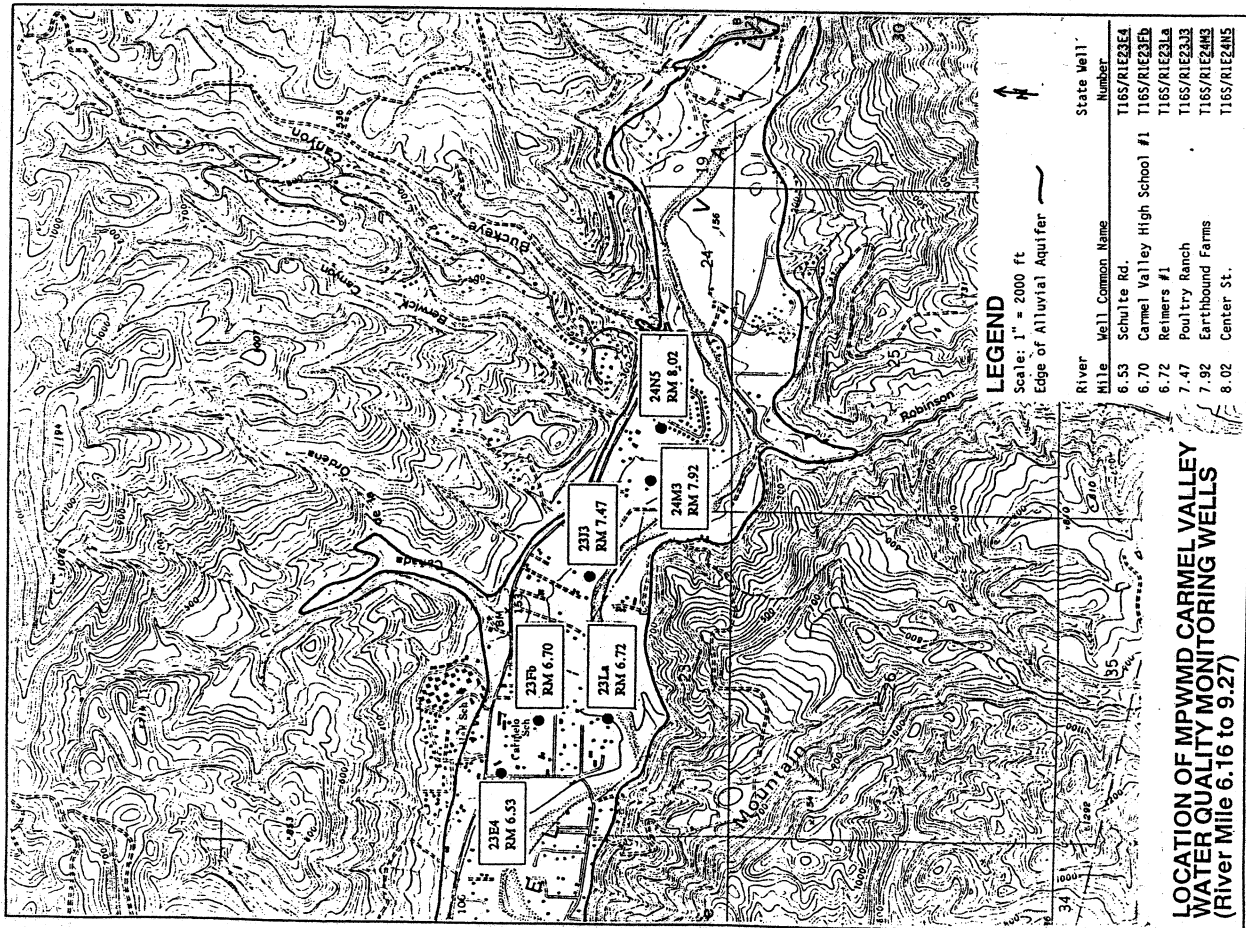

**LOCATION OF MPWMD CARMEL VALLEY WATER QUALITY MONITORING WELLS (River Mile 0.00 to 2.75)**

**LOCATION OF MPWMD CARMEL VALLEY WATER QUALITY MONITORING WELLS (River Mile 2.75 to 5.62)**

**LOCATION OF MPWMD CARMEL VALLEY WATER QUALITY MONITORING WELLS (River Mile 6.16 to 9.27)**

**LOCATION OF MPWMD CARMEL VALLEY WATER QUALITY MONITORING WELLS (River Mile 11.77 to 15.53)**