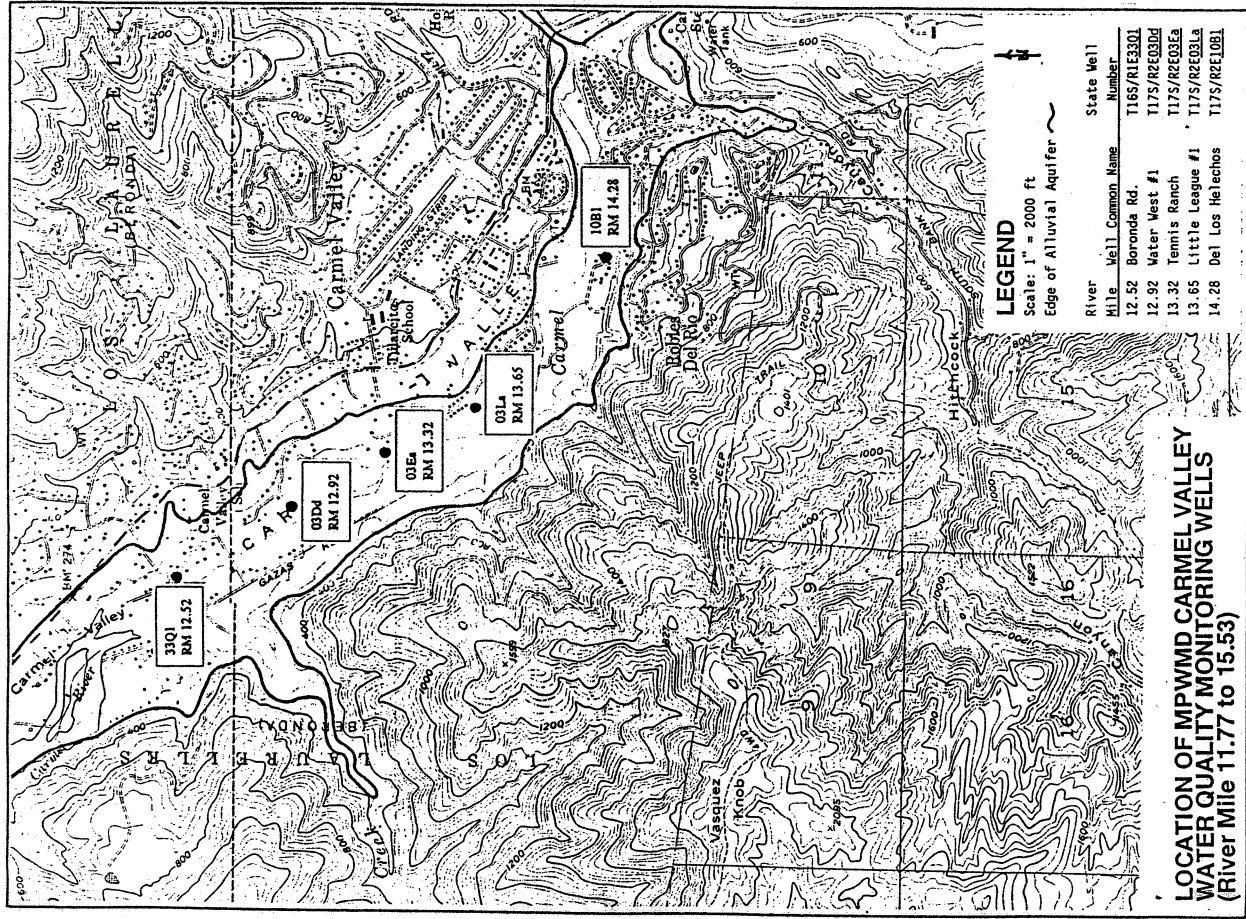

**LOCATION OF MPWMD CARMEL VALLEY WATER QUALITY MONITORING WELLS (River Mile 0.00 to 2.75)**

**LOCATION OF MPWMD CARMEL VALLEY WATER QUALITY MONITORING WELLS (River Mile 2.75 to 5.62)**

**LOCATION OF MPWMD CARMEL VALLEY WATER QUALITY MONITORING WELLS (River Mile 6.16 to 9.27)**

**LOCATION OF MPWMD CARMEL VALLEY WATER QUALITY MONITORING WELLS (River Mile 11.77 to 15.53)**