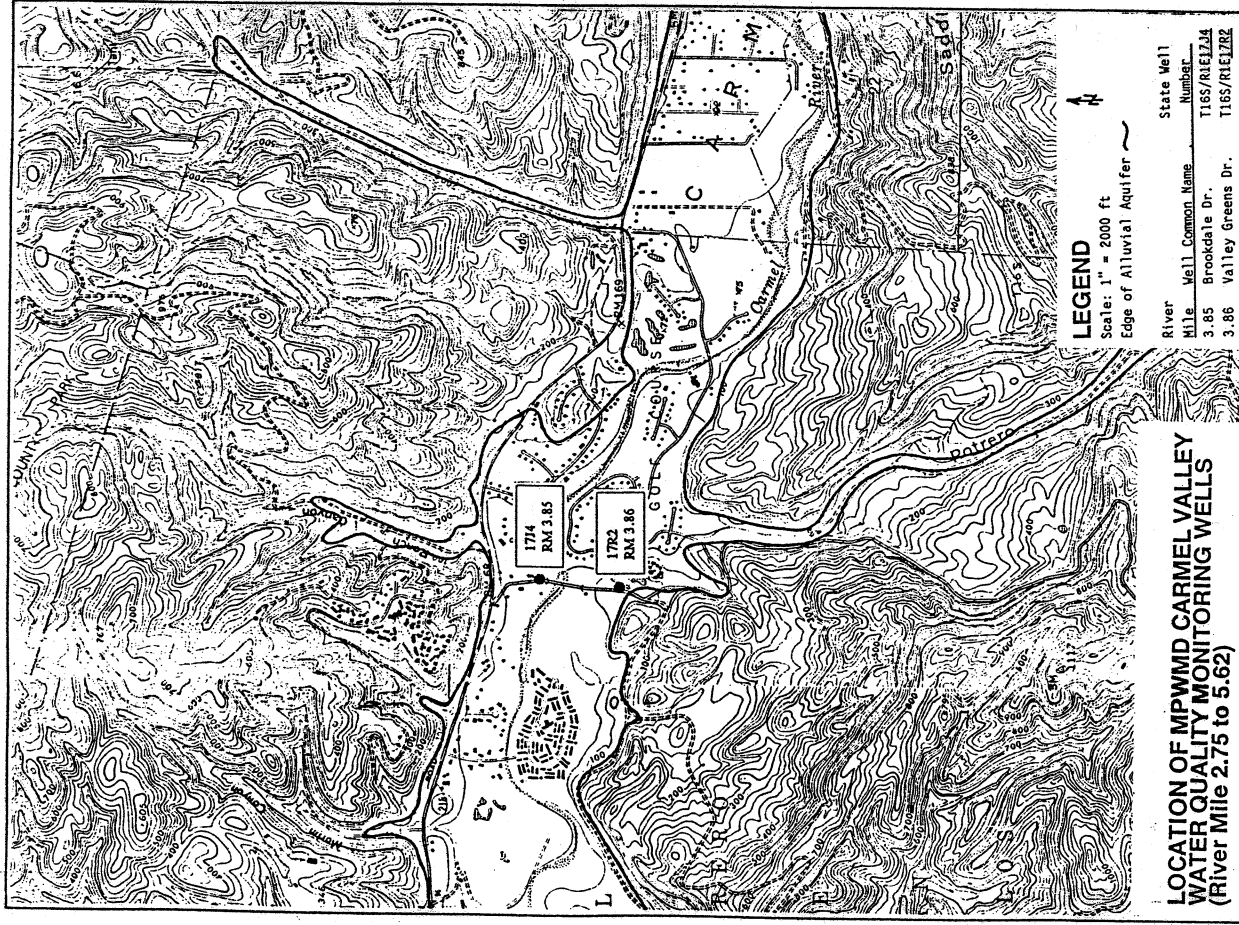

**LOCATION OF MPWMD CARMEL VALLEY WATER QUALITY MONITORING WELLS (River Mile 0.00 to 2.75)**

**LOCATION OF MPWMD CARMEL VALLEY WATER QUALITY MONITORING WELLS (River Mile 2.75 to 5.62)**

**LOCATION OF MPWMD CARMEL VALLEY WATER QUALITY MONITORING WELLS (River Mile 6.16 to 9.27)**

**LOCATION OF MPWMD CARMEL VALLEY WATER QUALITY MONITORING WELLS (River Mile 11.77 to 15.53)**