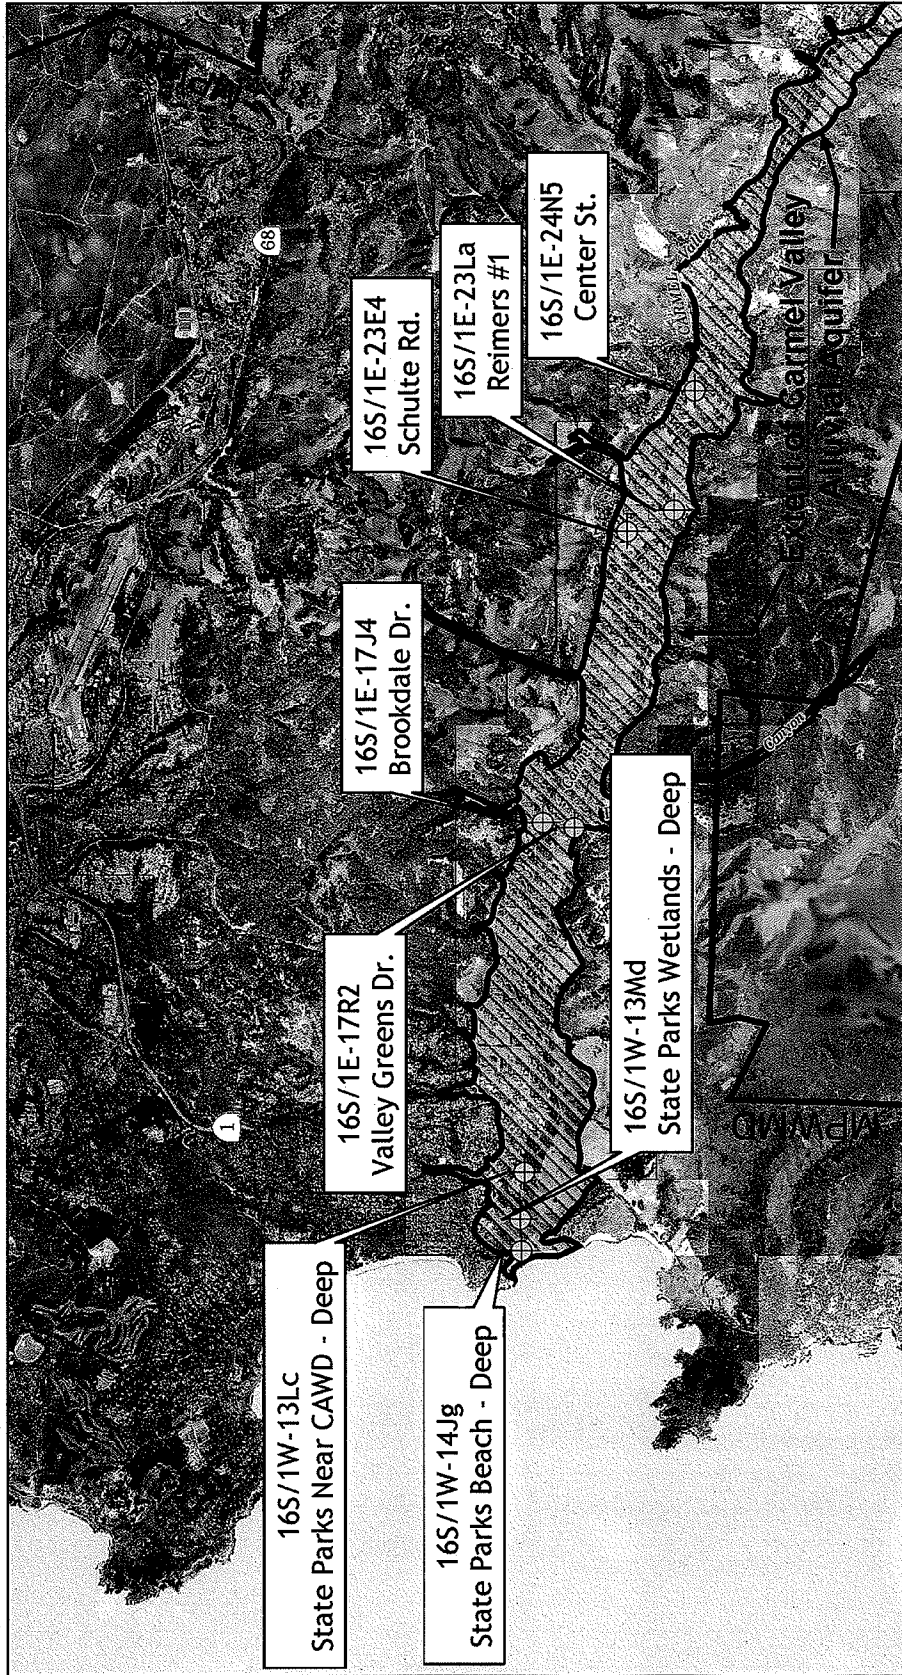

**LOCATION OF MPWMD LOWER CARMEL VALLEY
WATER QUALITY MONITORING WELLS
(River Mile 0.0 to 9.0)**

Scale

Monterey Peninsula
Water Management District