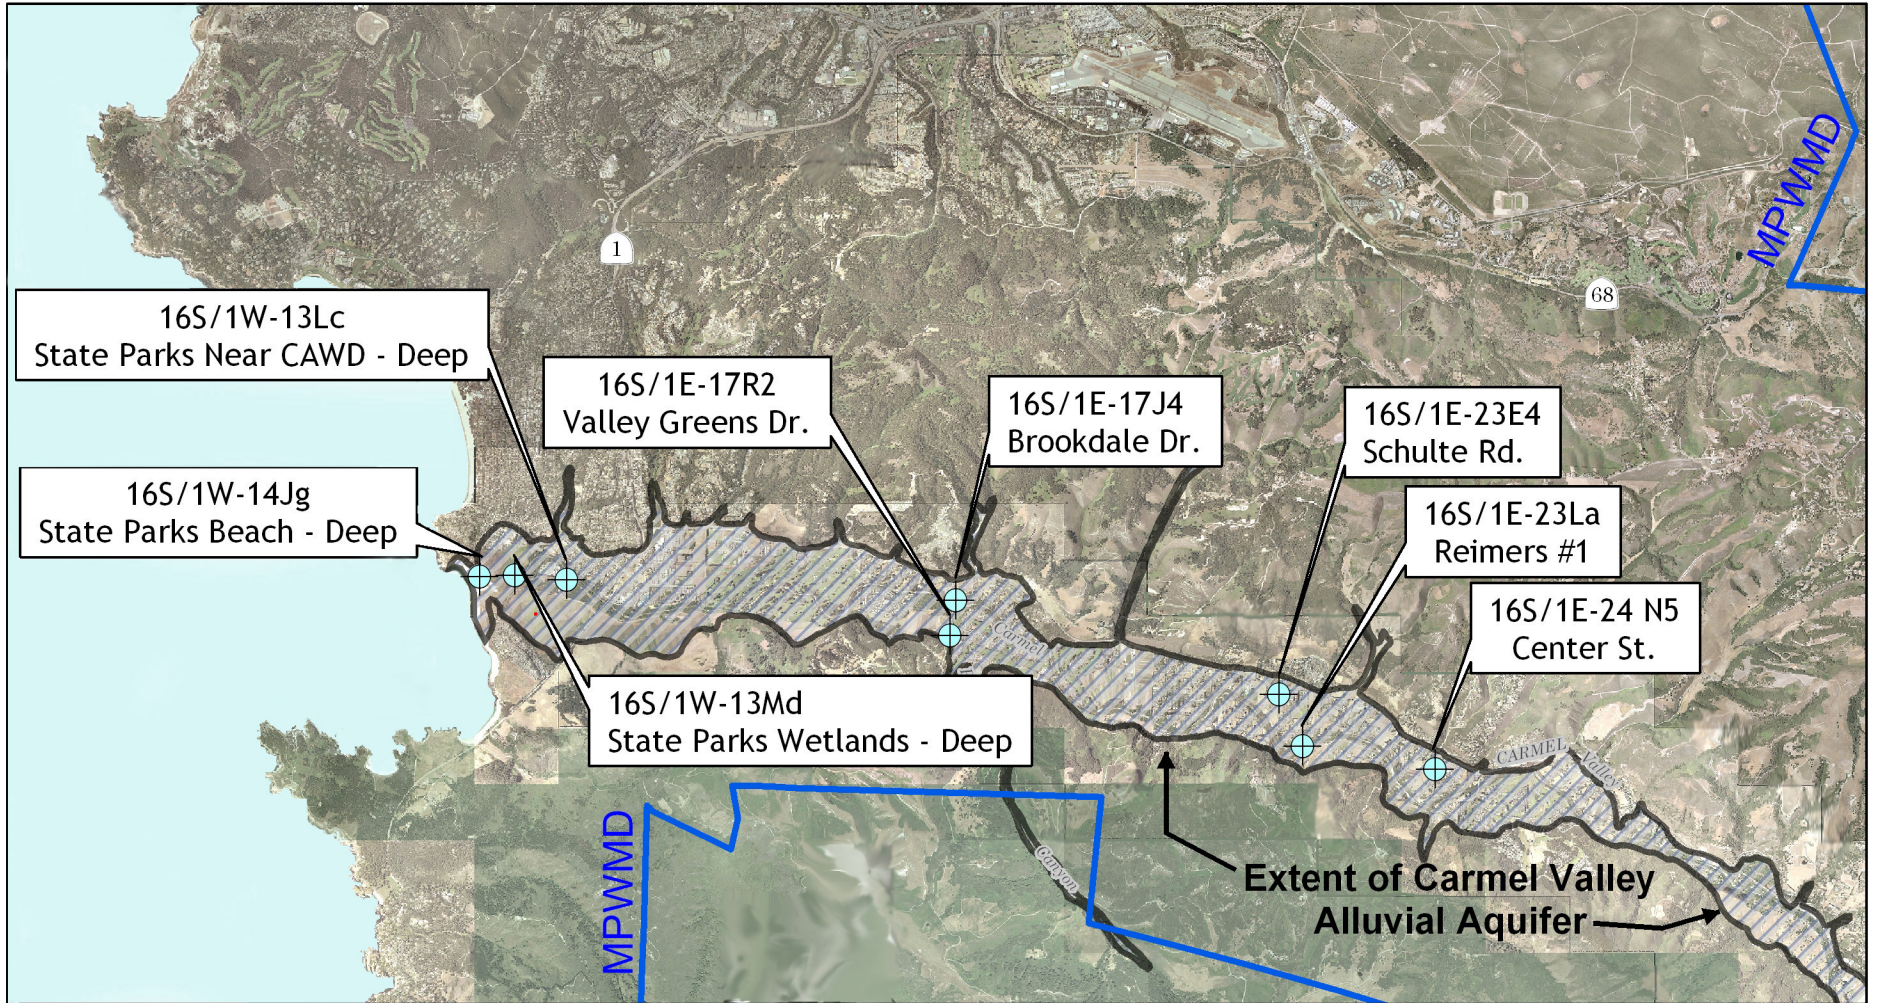

# LOCATION OF MPWMD LOWER CARMEL VALLEY WATER QUALITY MONITORING WELLS (River Mile 0.0 to 9.0)

Scale