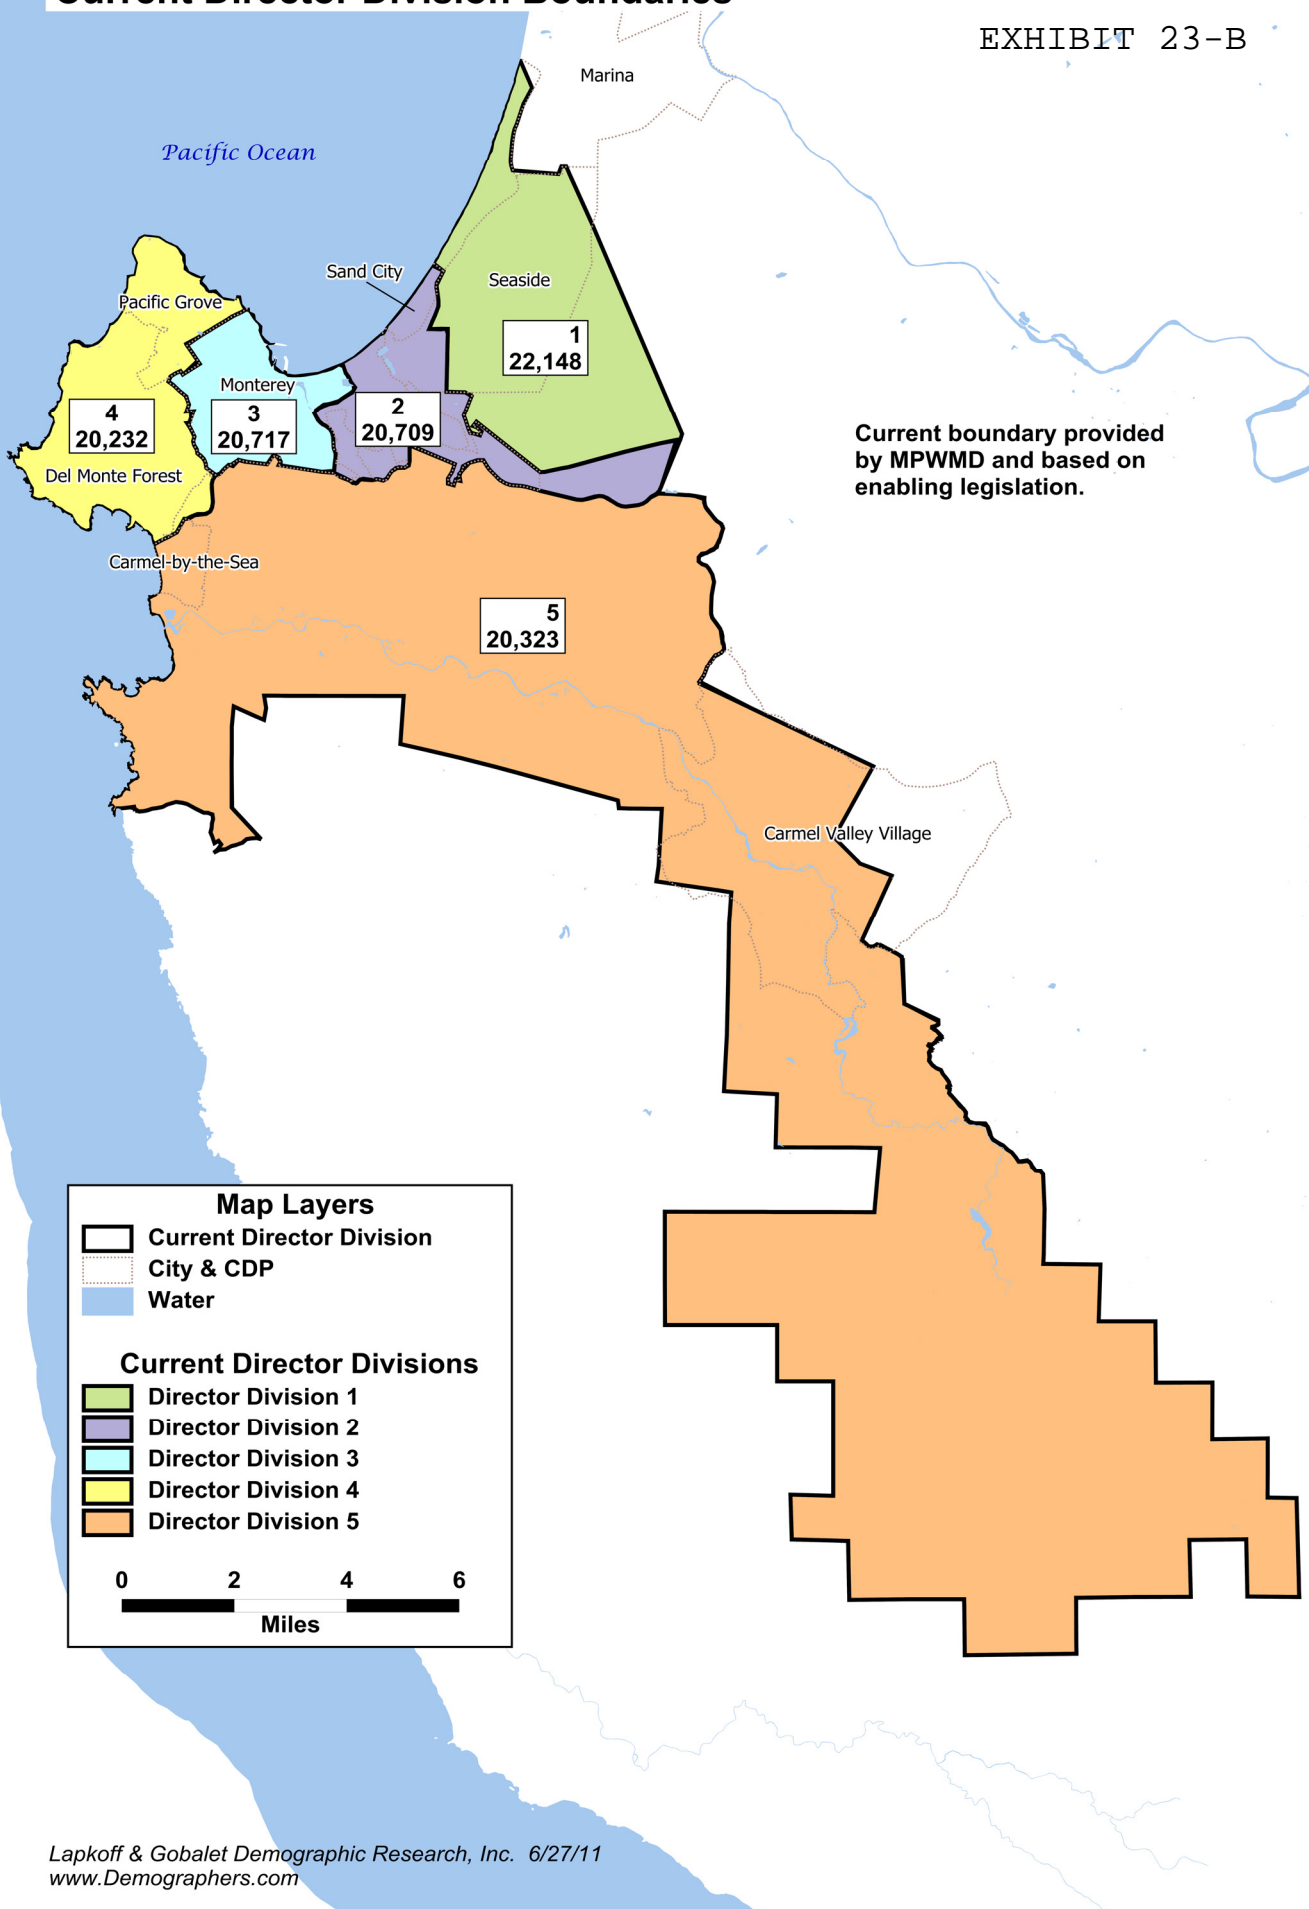

# Monterey Peninsula Water Management District Current Director Division Boundaries

# Map 1

EXHIBIT 23-B

Current boundary provided by MPWMD and based on enabling legislation.

**Map Layers**

- Current Director Division
- City & CDP
- Water

**Current Director Divisions**

- Director Division 1
- Director Division 2
- Director Division 3
- Director Division 4
- Director Division 5

0 2 4 6  
Miles