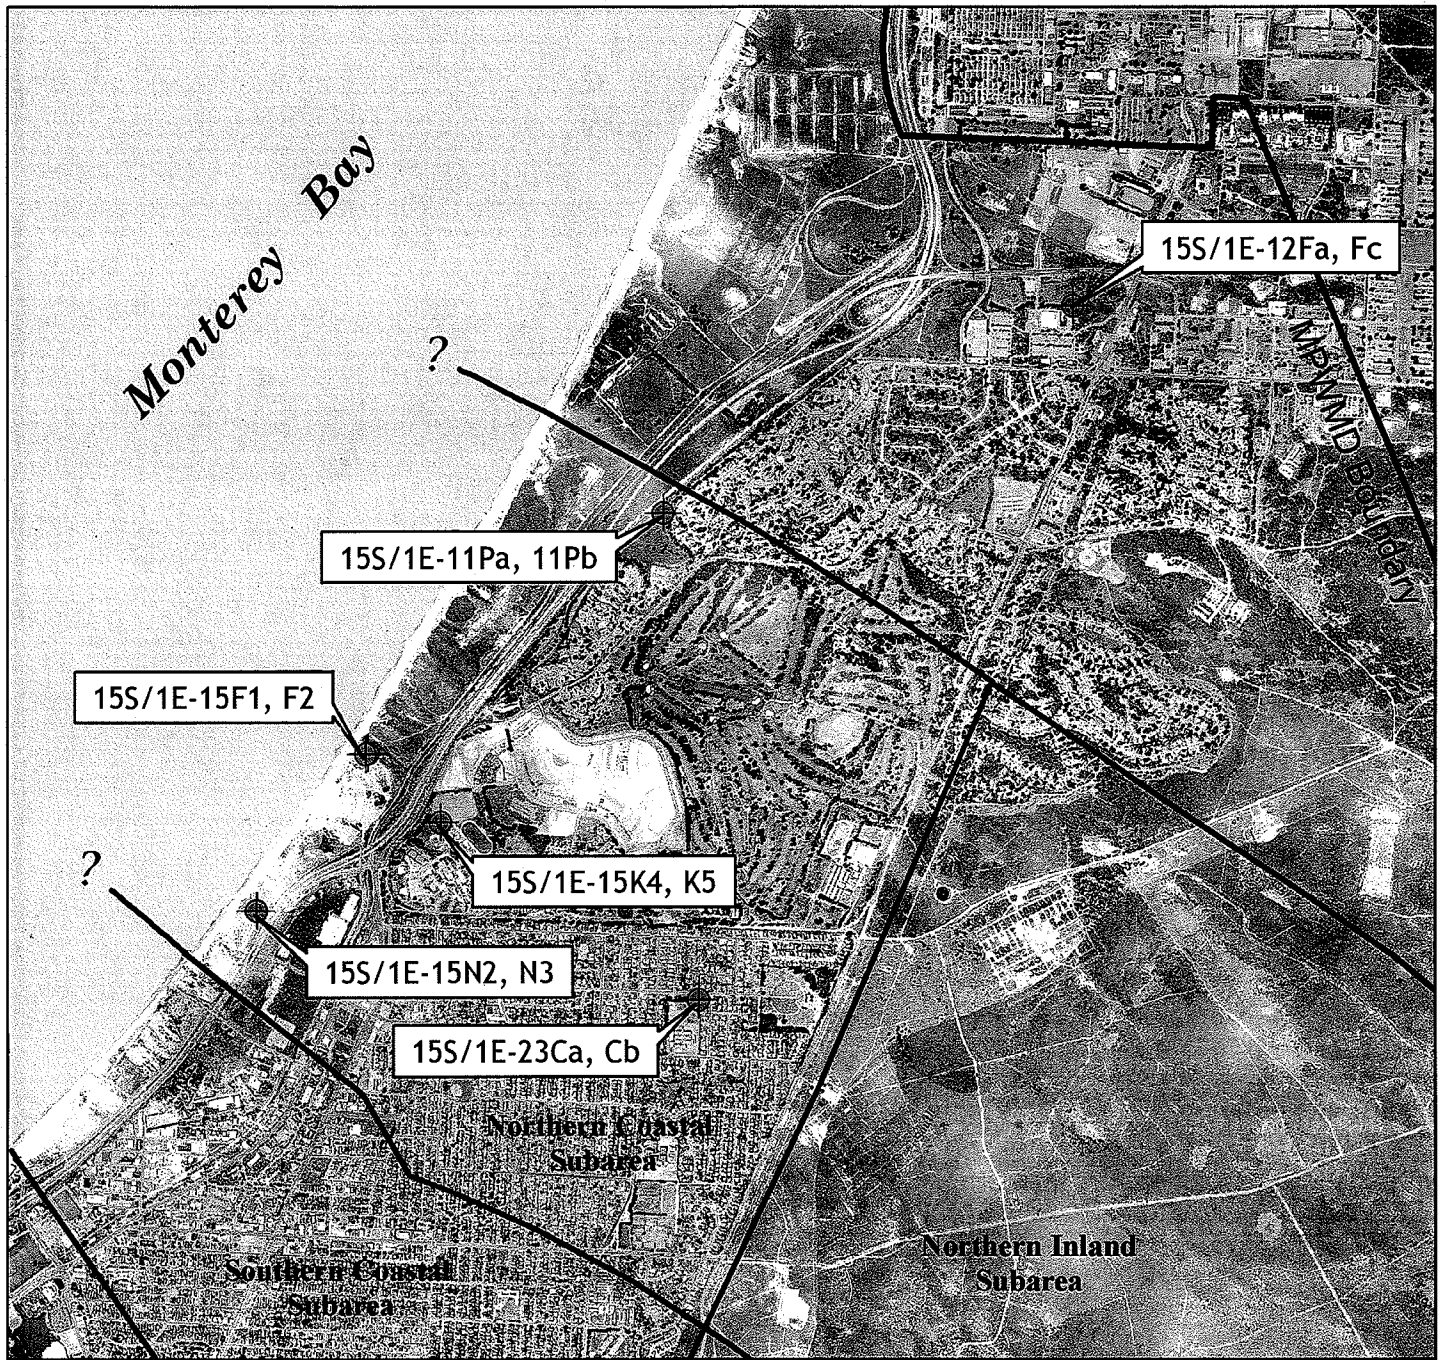

SEASIDE BASIN COASTAL GROUND WATER QUALITY MONITOR WELL LOCATIONS

Scale