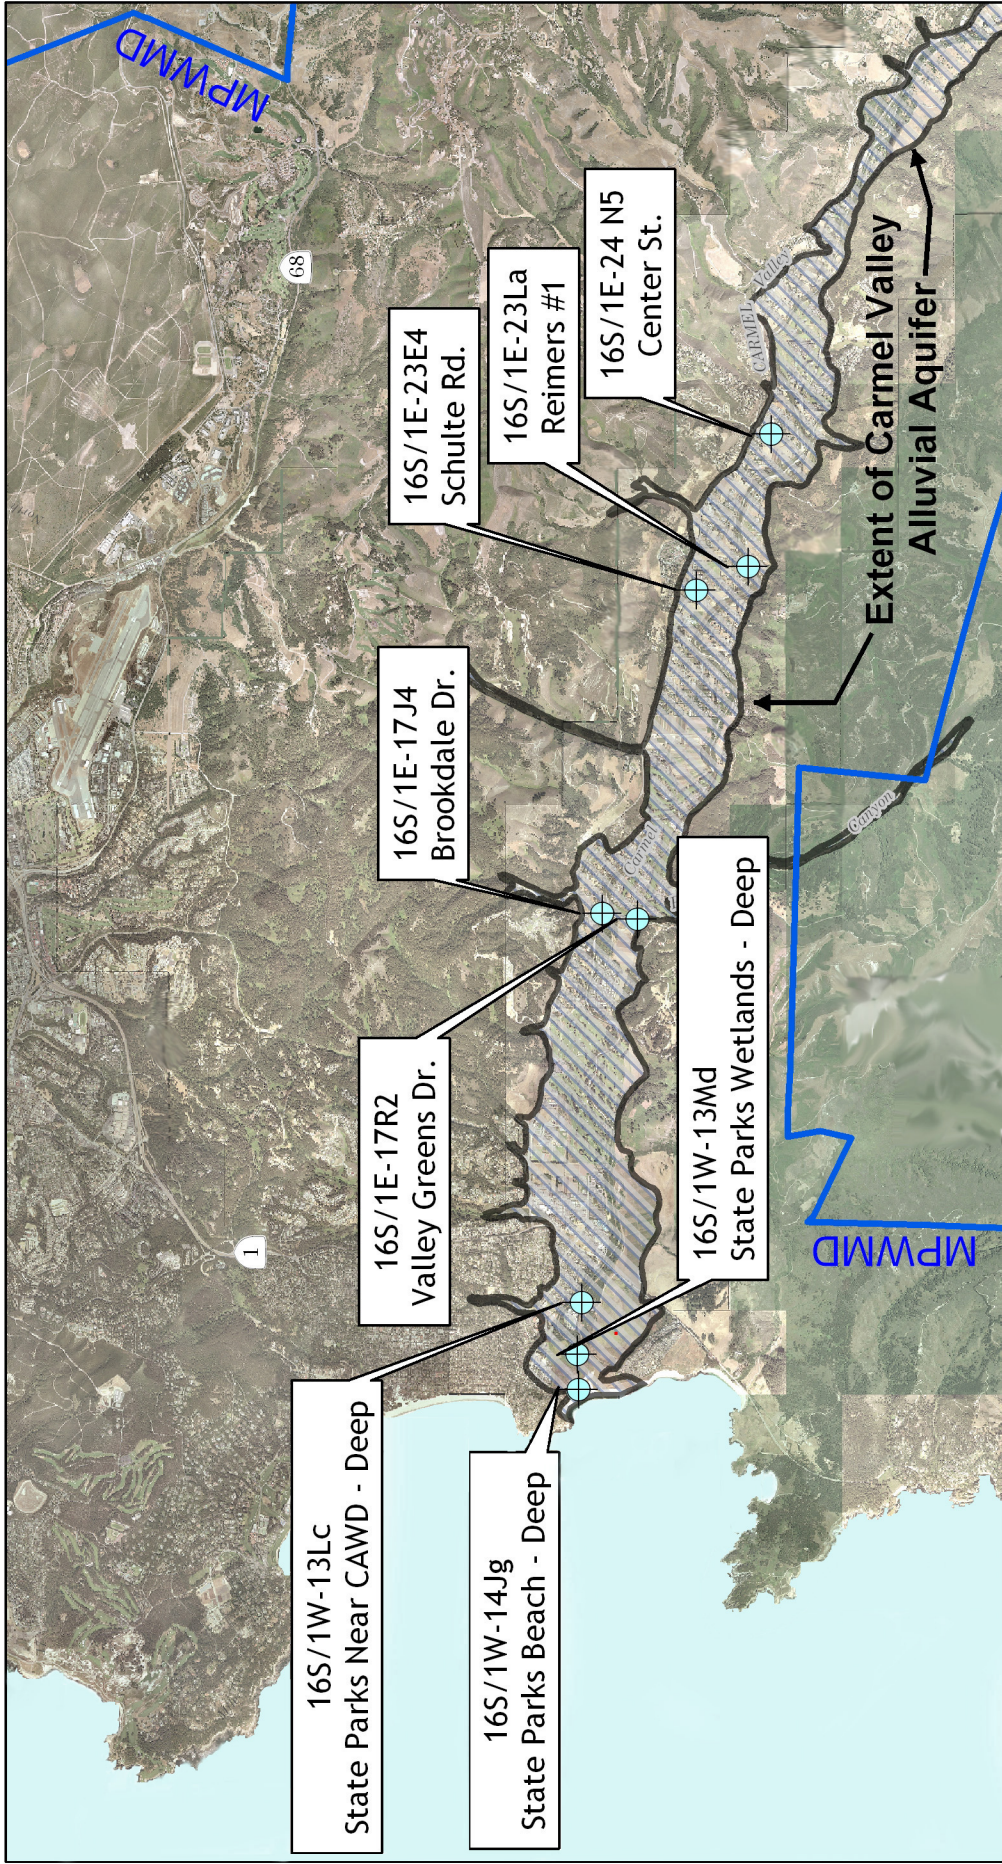

LOCATION OF MPWMD LOWER CARMEL VALLEY WATER QUALITY MONITORING WELLS (River Mile 0.0 to 9.0)

Scale

Monterey Peninsula
Water Management District