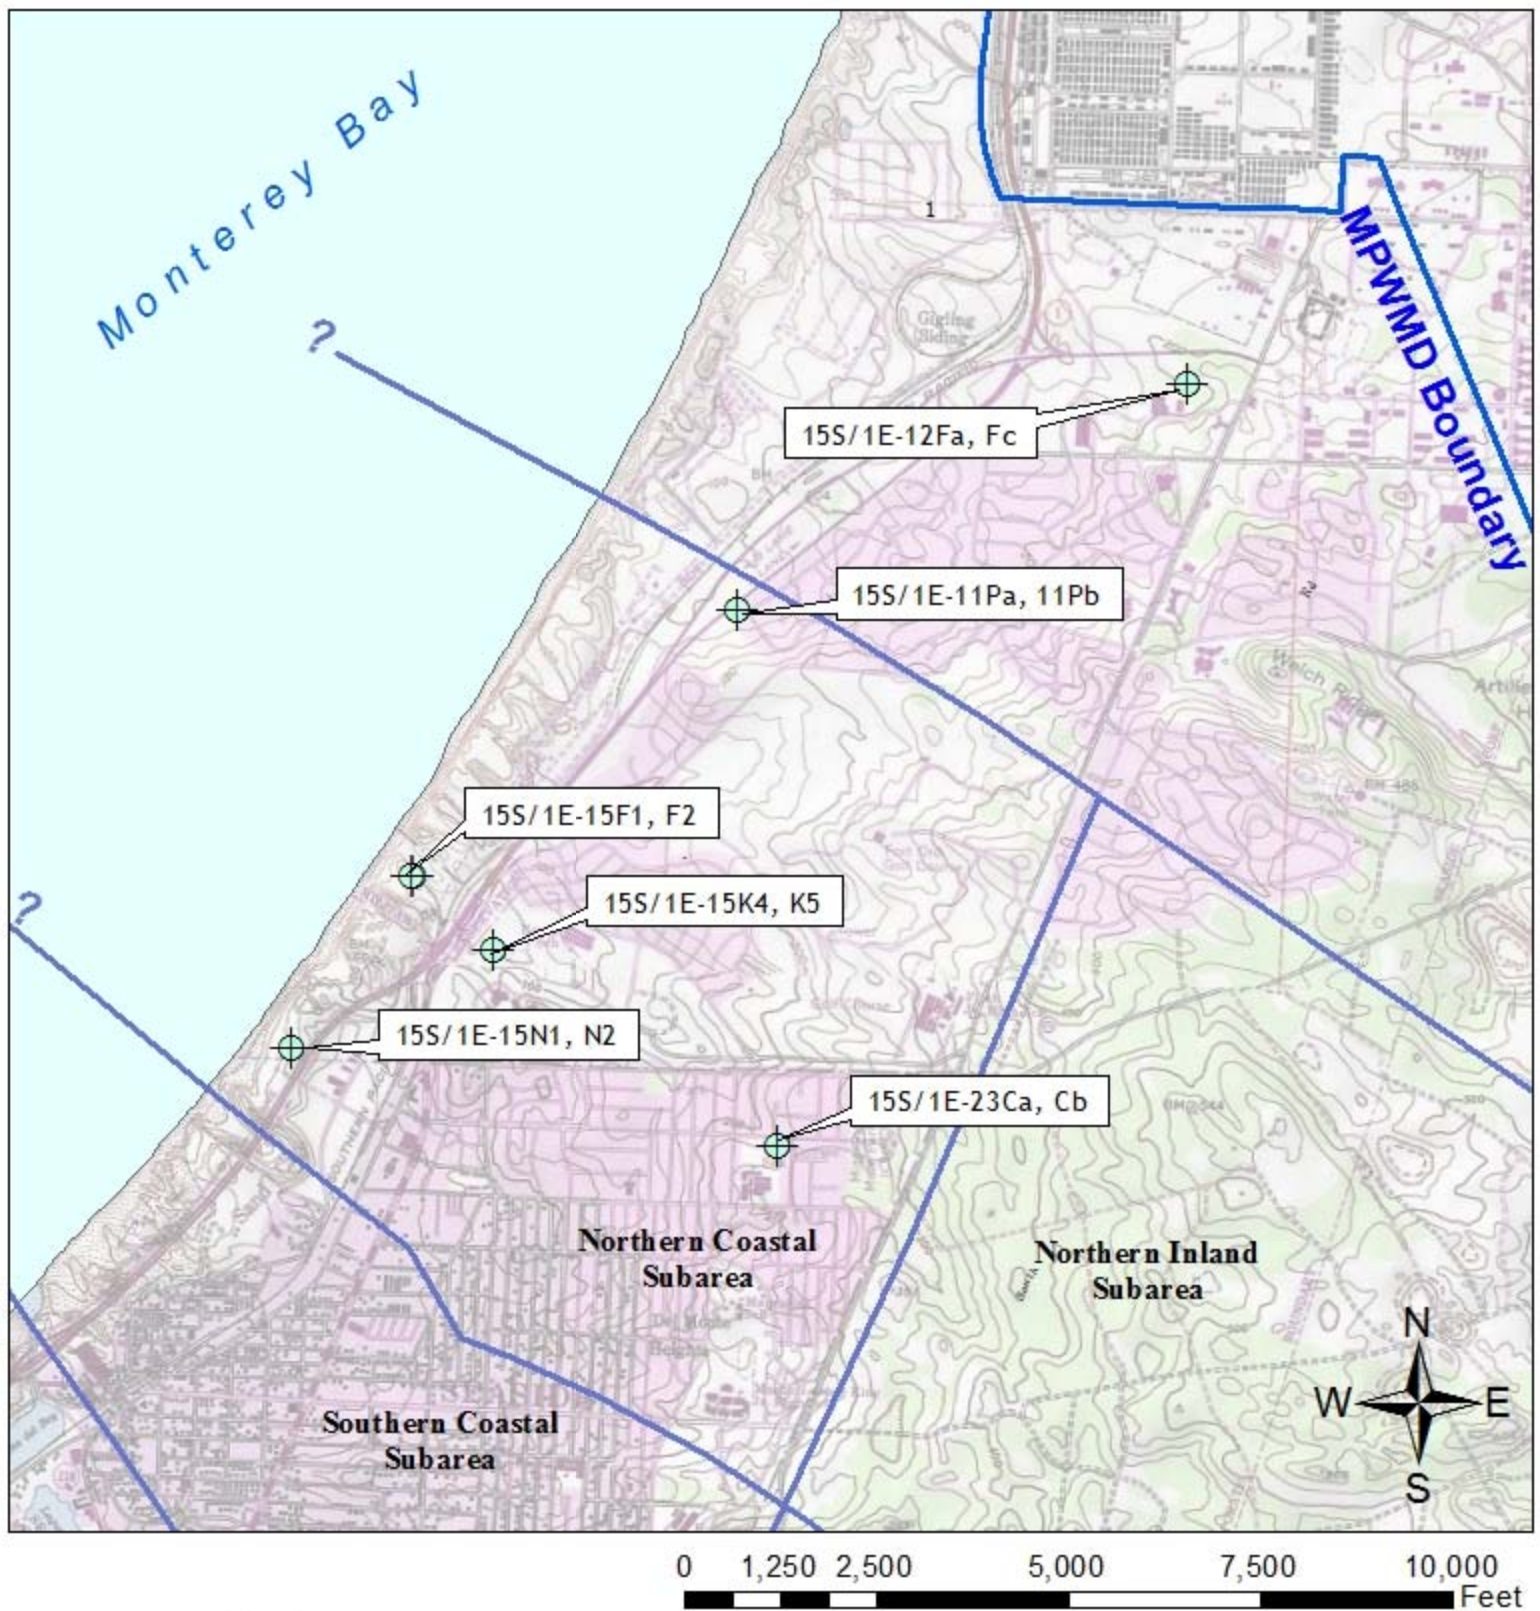

# SEASIDE GROUNDWATER BASIN COASTAL WATER QUALITY MONITORING WELLS

Scale