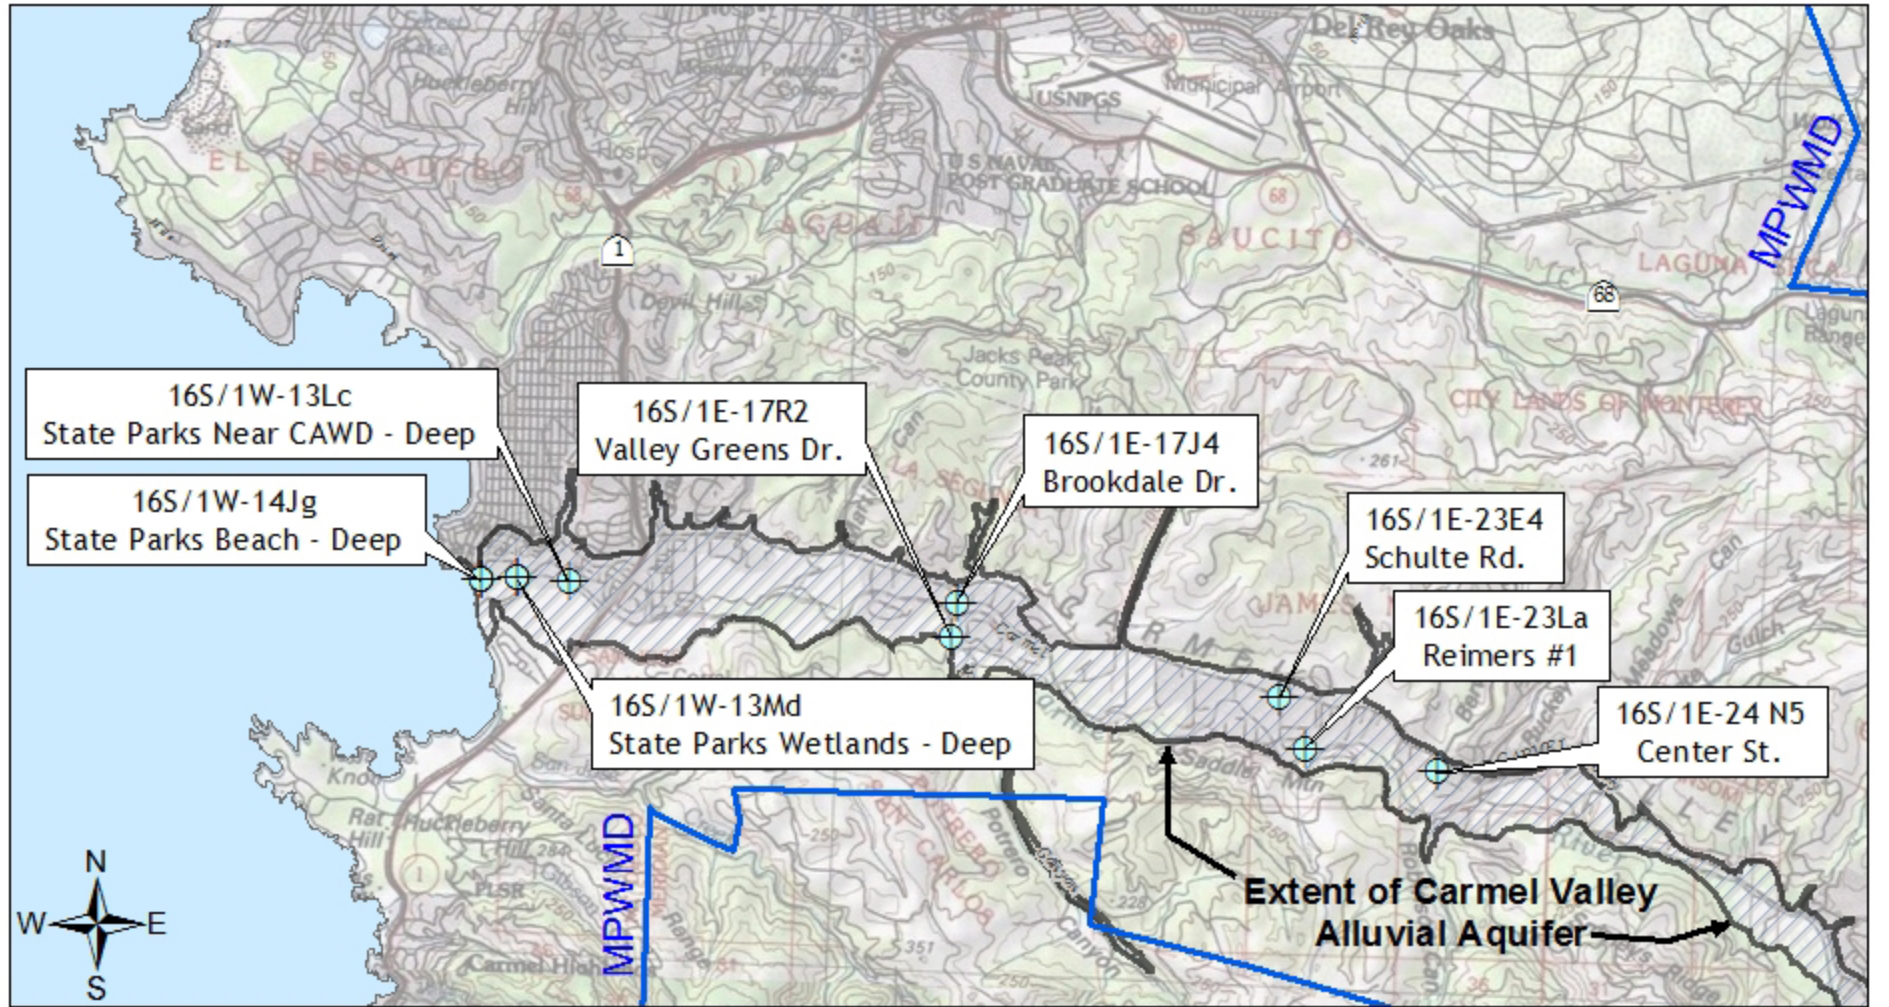

LOCATION OF MPWMD LOWER CARMEL VALLEY WATER QUALITY MONITORING WELLS (River Mile 0.0 to 9.0)

Scale