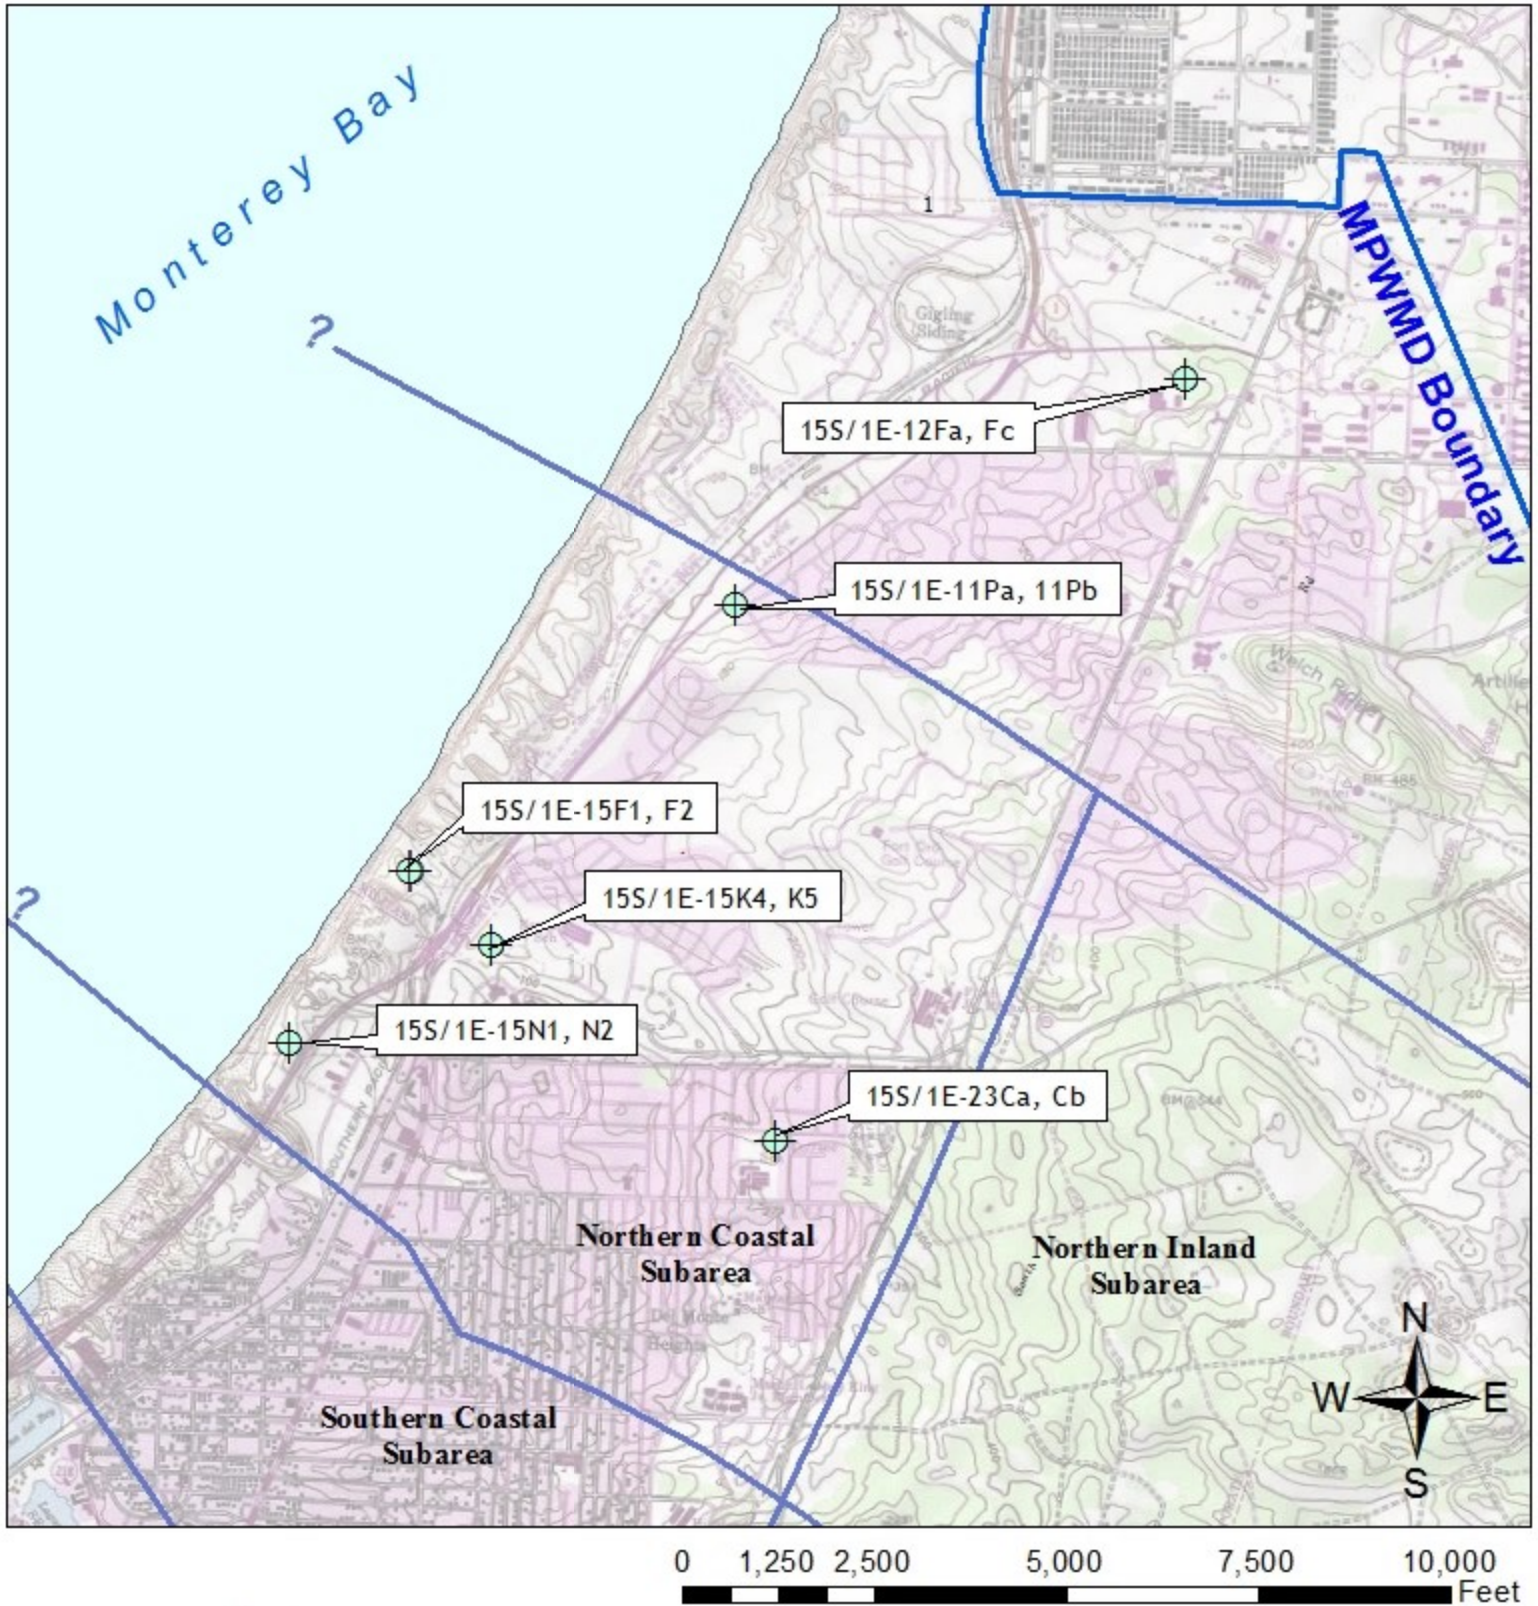

SEASIDE GROUNDWATER BASIN COASTAL WATER QUALITY MONITORING WELLS

Scale