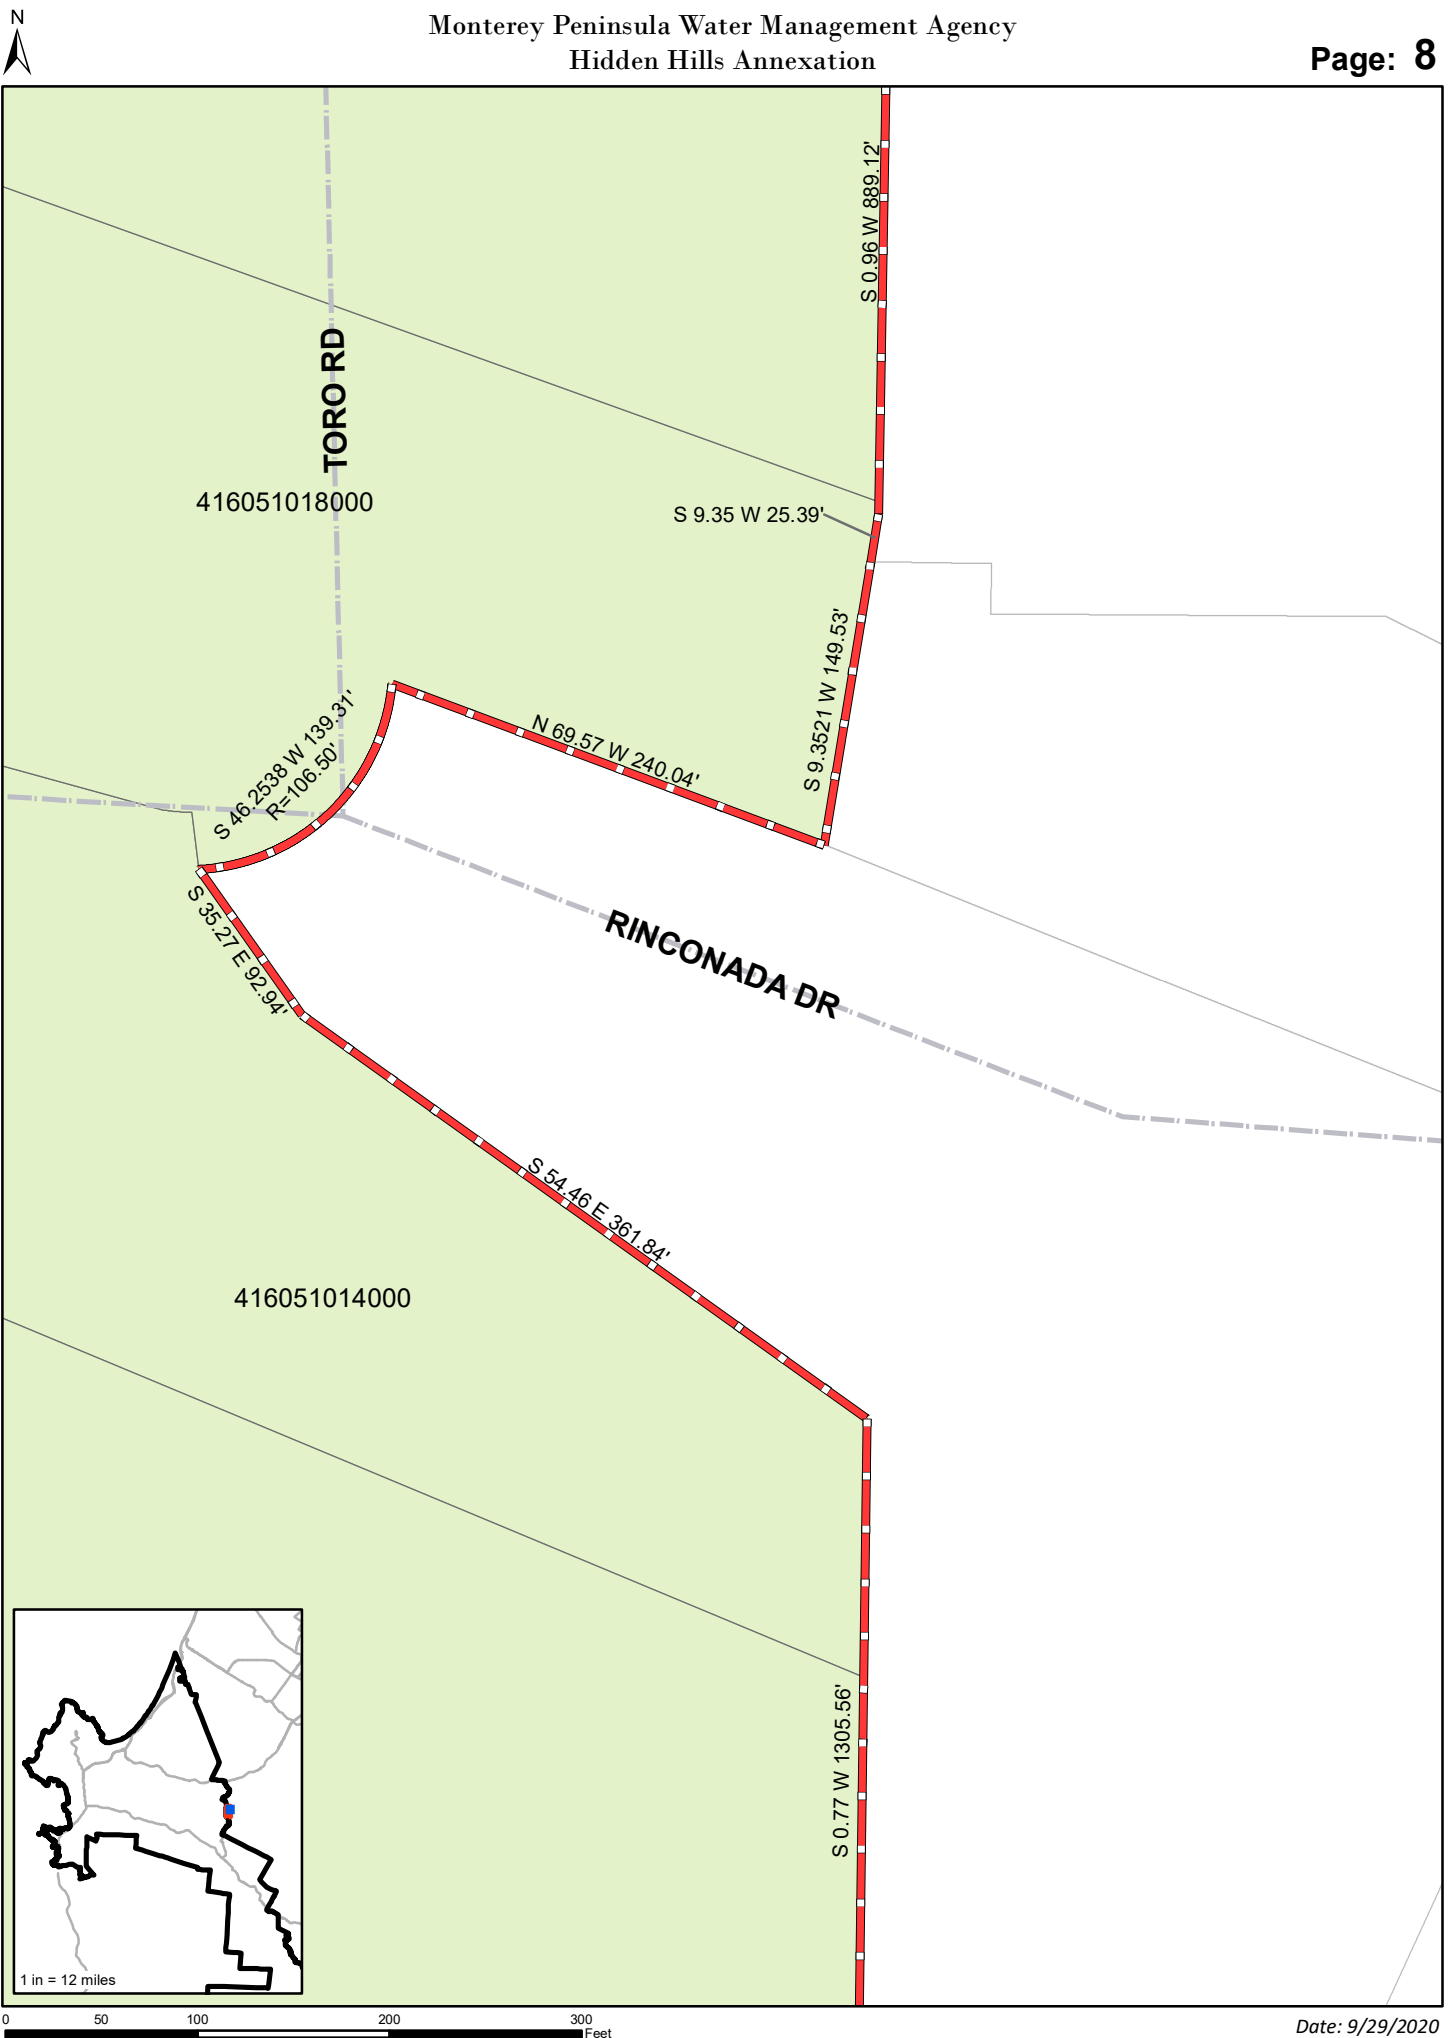

EXHIBIT 12-B

Hidden Hills Annexation Parcel Maps and Description

Legend

- Hidden Hills Annexation
- Detail Pages
- HiddenHillsParcels
- MPWMD Boundry

416361043000

1 in = 12 miles

Yankee Point Annexation Parcel Maps and Description

Legend

- Yankee Pt Annexation
- Detail Pages
- YankeePointParcels
- MPWMD Boundry

0 50 100 200 300 Feet

0
25
50
100
150
Feet

Date: 9/27/2020

Date: 9/27/2020