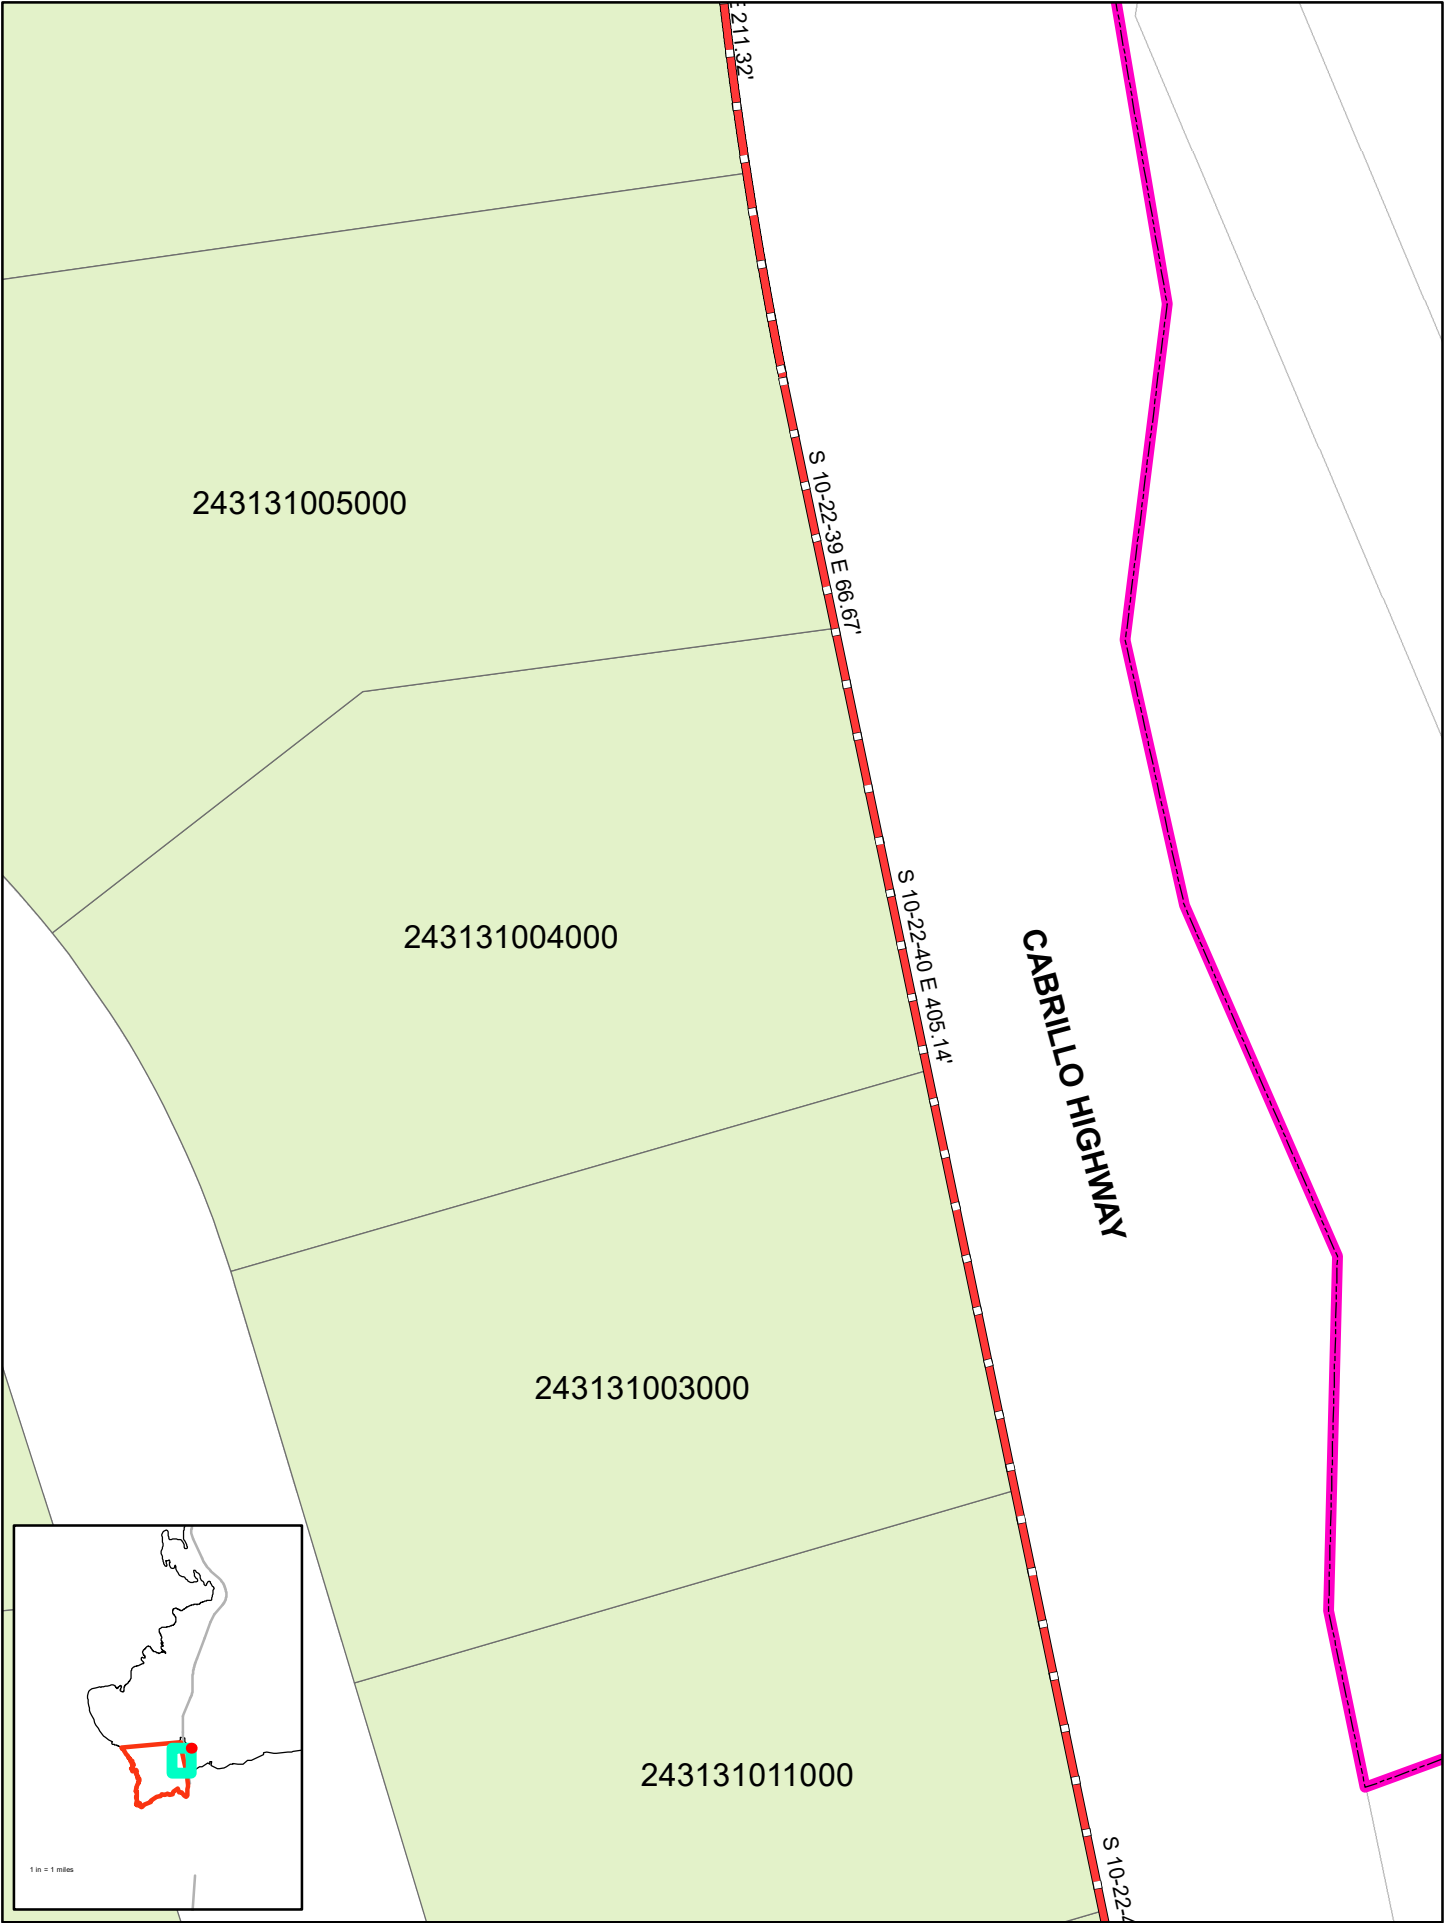

EXHIBIT 12-B

Hidden Hills Annexation Parcel Maps and Description

Legend

- Hidden Hills Annexation
- Detail Pages
- HiddenHillsParcels
- MPWMD Boundry

416361043000

1 in = 12 miles

Yankee Point Annexation Parcel Maps and Description

Legend

- Yankee Pt Annexation
- Detail Pages
- YankeePointParcels
- MPWMD Boundry

0 50 100 200 300 Feet

0
25
50
100
150
Feet

Date: 9/27/2020

Date: 9/27/2020