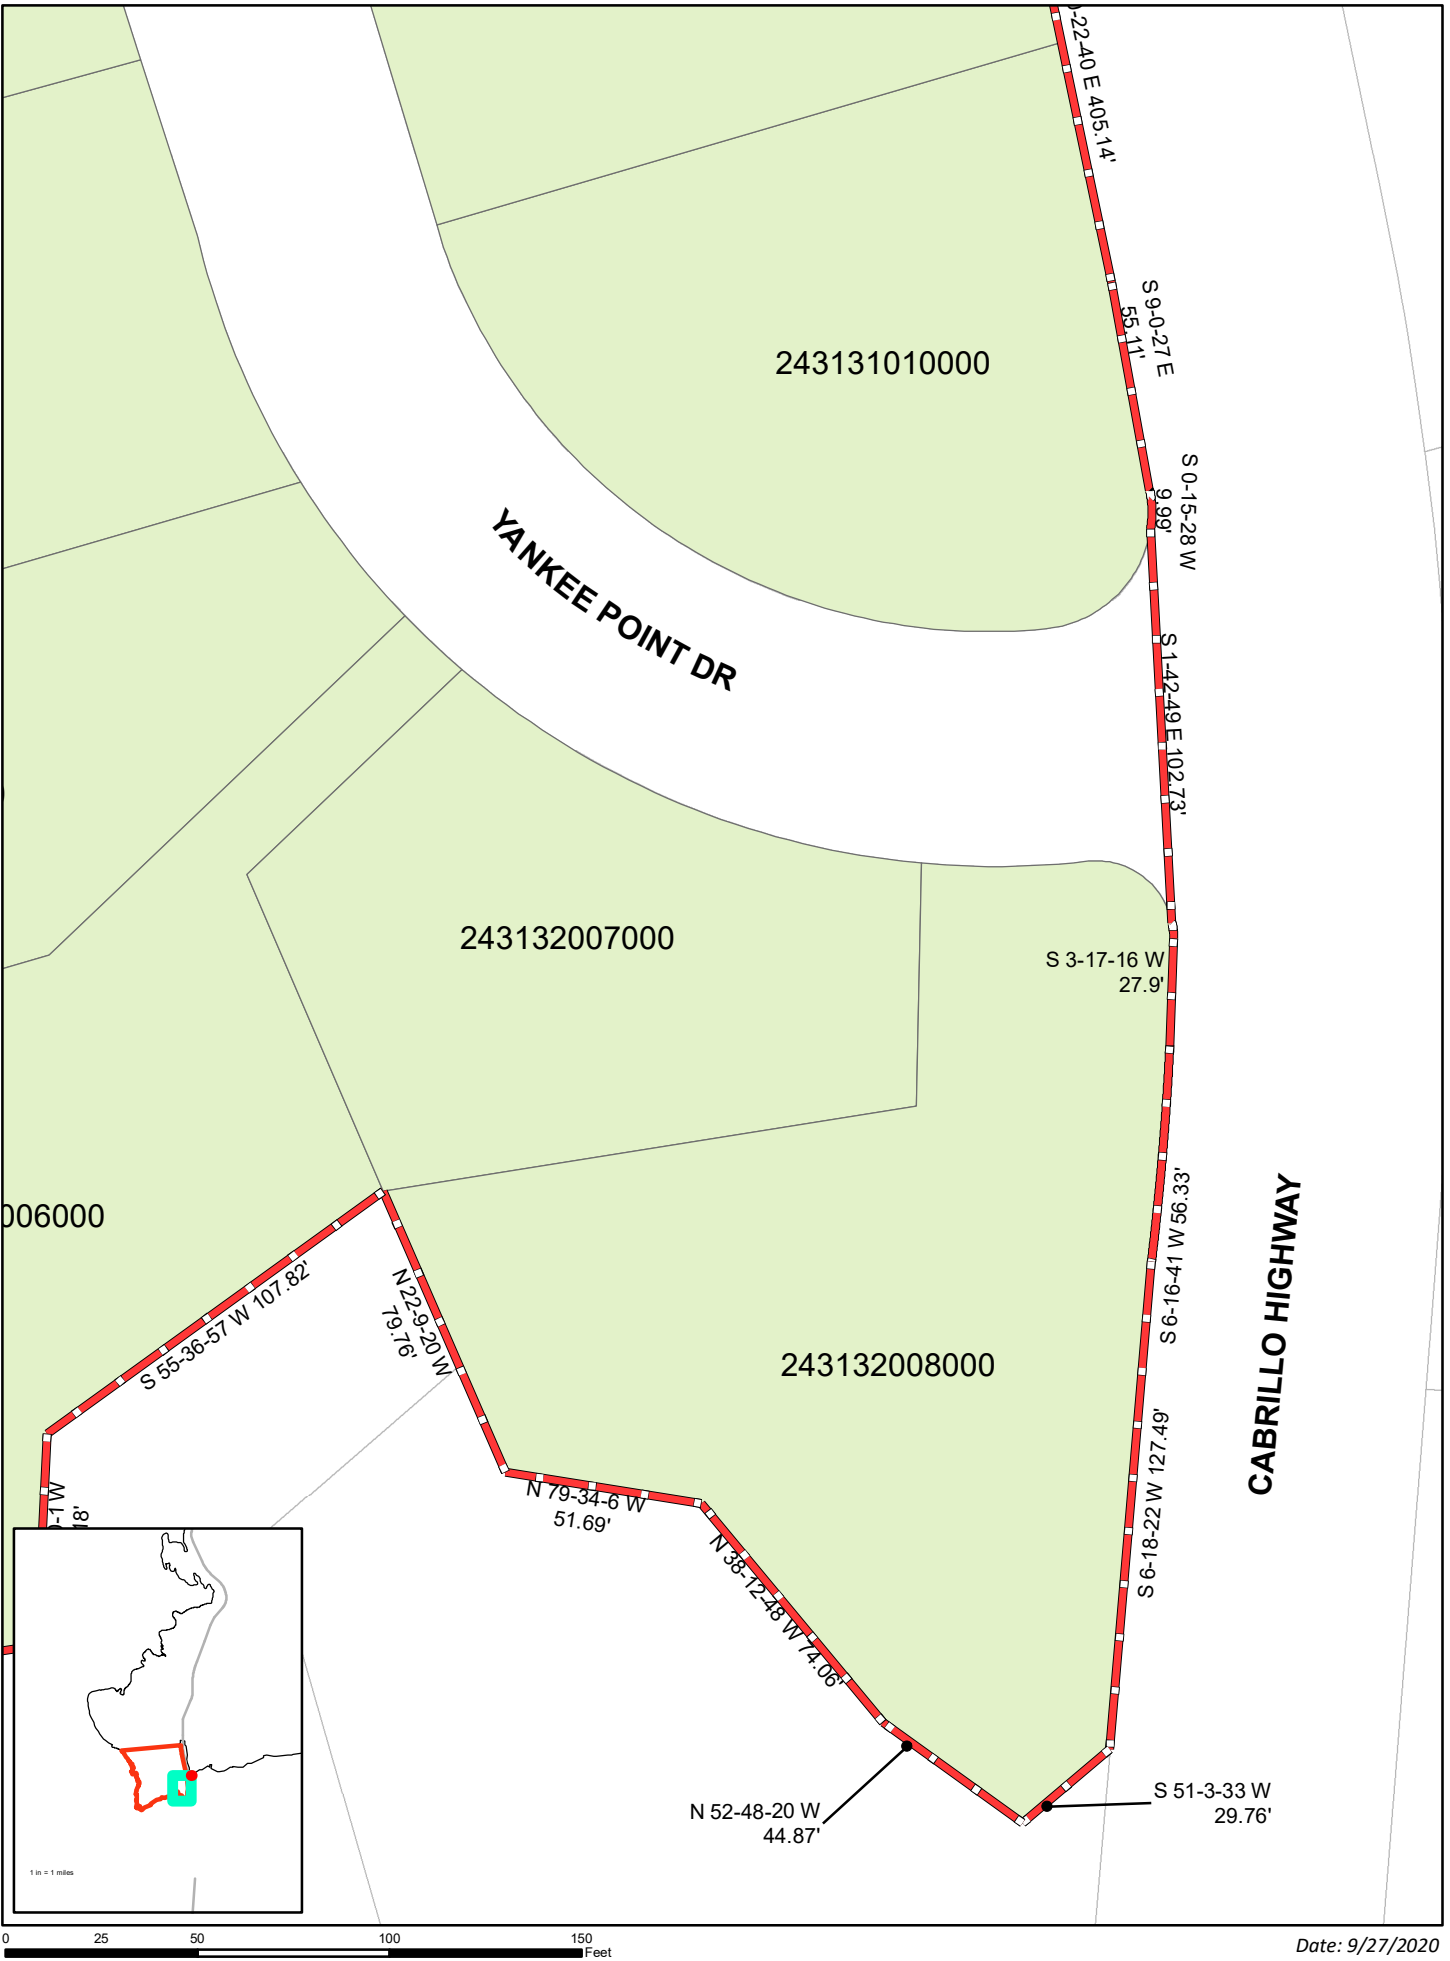

EXHIBIT 12-B

Hidden Hills Annexation Parcel Maps and Description

Legend

- Hidden Hills Annexation
- Detail Pages
- HiddenHillsParcels
- MPWMD Boundry

416361043000

1 in = 12 miles

Yankee Point Annexation Parcel Maps and Description

Legend

- Yankee Pt Annexation
- Detail Pages
- YankeePointParcels
- MPWMD Boundry

0 50 100 200 300 Feet

0
25
50
100
150
Feet

Date: 9/27/2020

Date: 9/27/2020