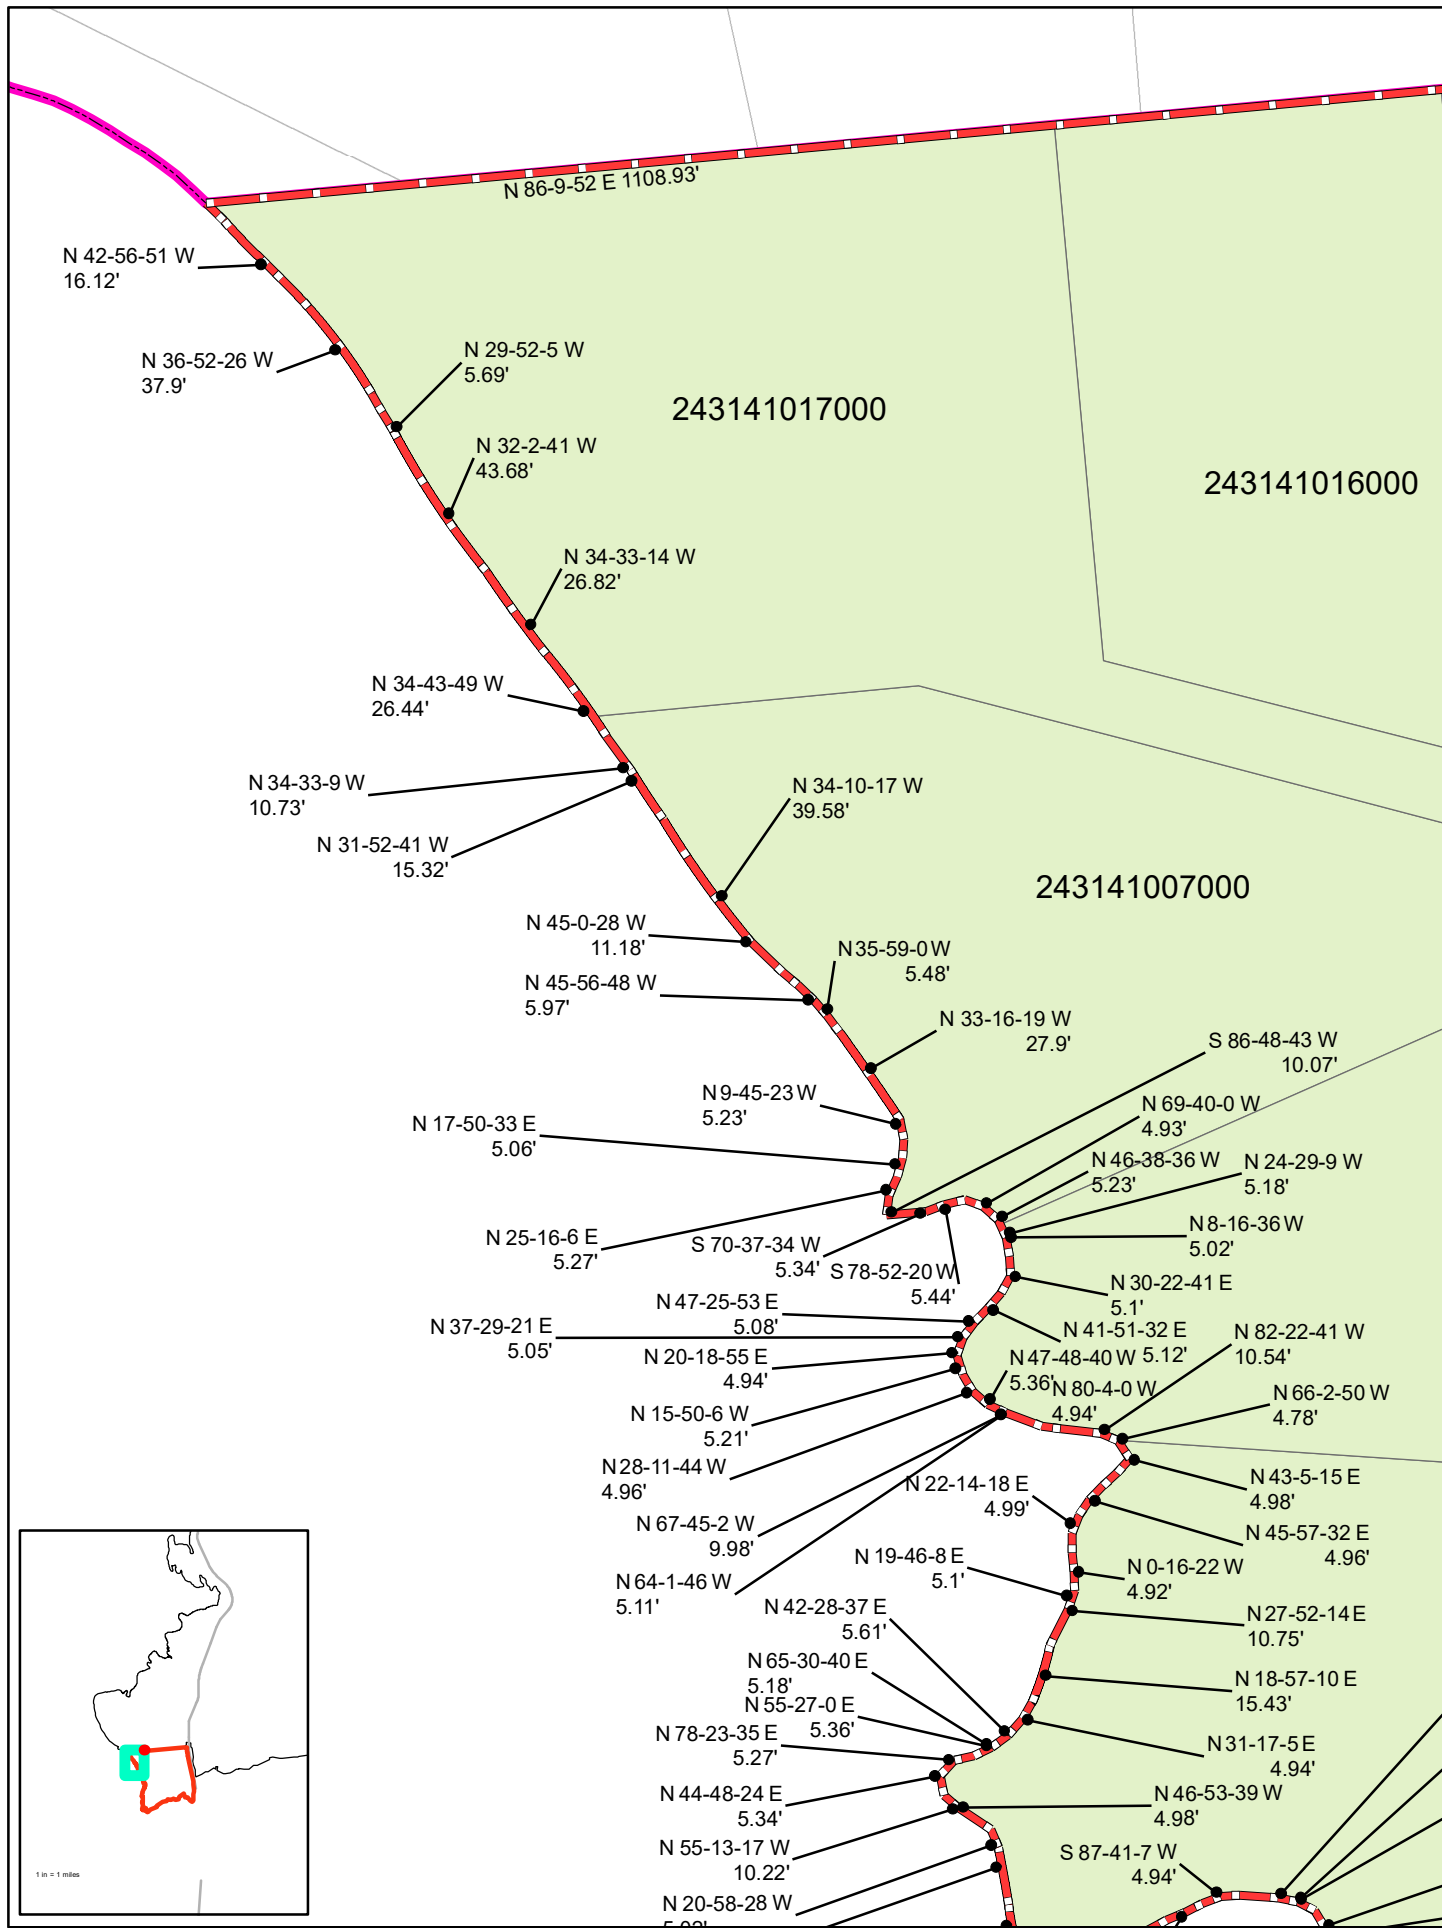

EXHIBIT 12-B

Hidden Hills Annexation Parcel Maps and Description

Legend

- Hidden Hills Annexation
- Detail Pages
- HiddenHillsParcels
- MPWMD Boundry

416361043000

1 in = 12 miles

Yankee Point Annexation Parcel Maps and Description

Legend

- Yankee Pt Annexation
- Detail Pages
- YankeePointParcels
- MPWMD Boundry

0 50 100 200 300 Feet

0
25
50
100
150
Feet

Date: 9/27/2020

Date: 9/27/2020