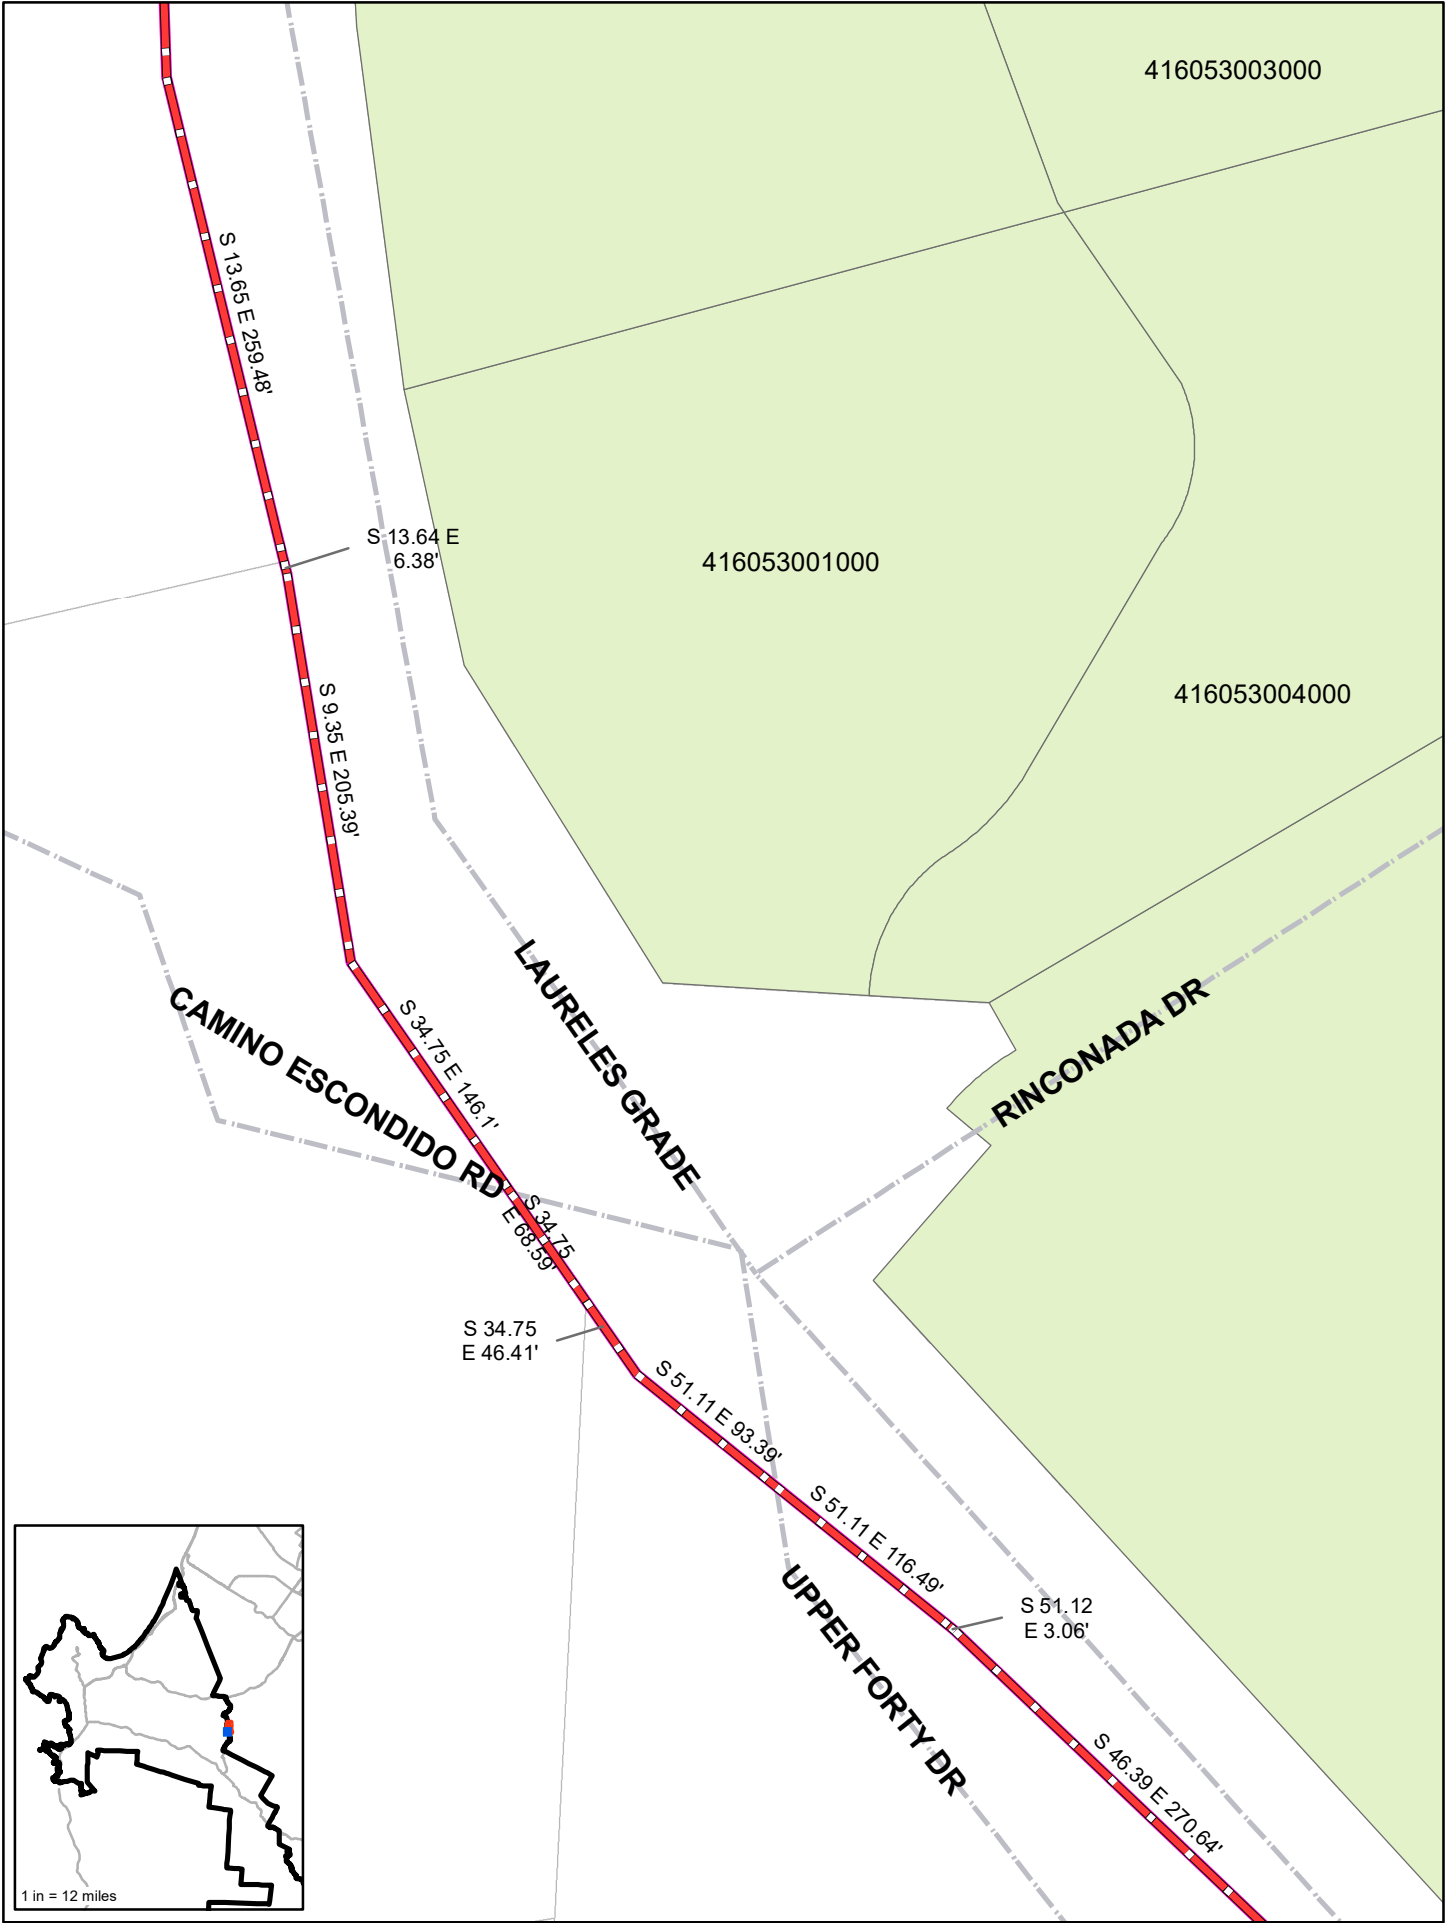

EXHIBIT 12-B

Hidden Hills Annexation Parcel Maps and Description

Legend

- Hidden Hills Annexation
- Detail Pages
- HiddenHillsParcels
- MPWMD Boundry

416361043000

1 in = 12 miles

Yankee Point Annexation Parcel Maps and Description

Legend

- Yankee Pt Annexation
- Detail Pages
- YankeePointParcels
- MPWMD Boundry

0 50 100 200 300 Feet

0
25
50
100
150
Feet

Date: 9/27/2020

Date: 9/27/2020