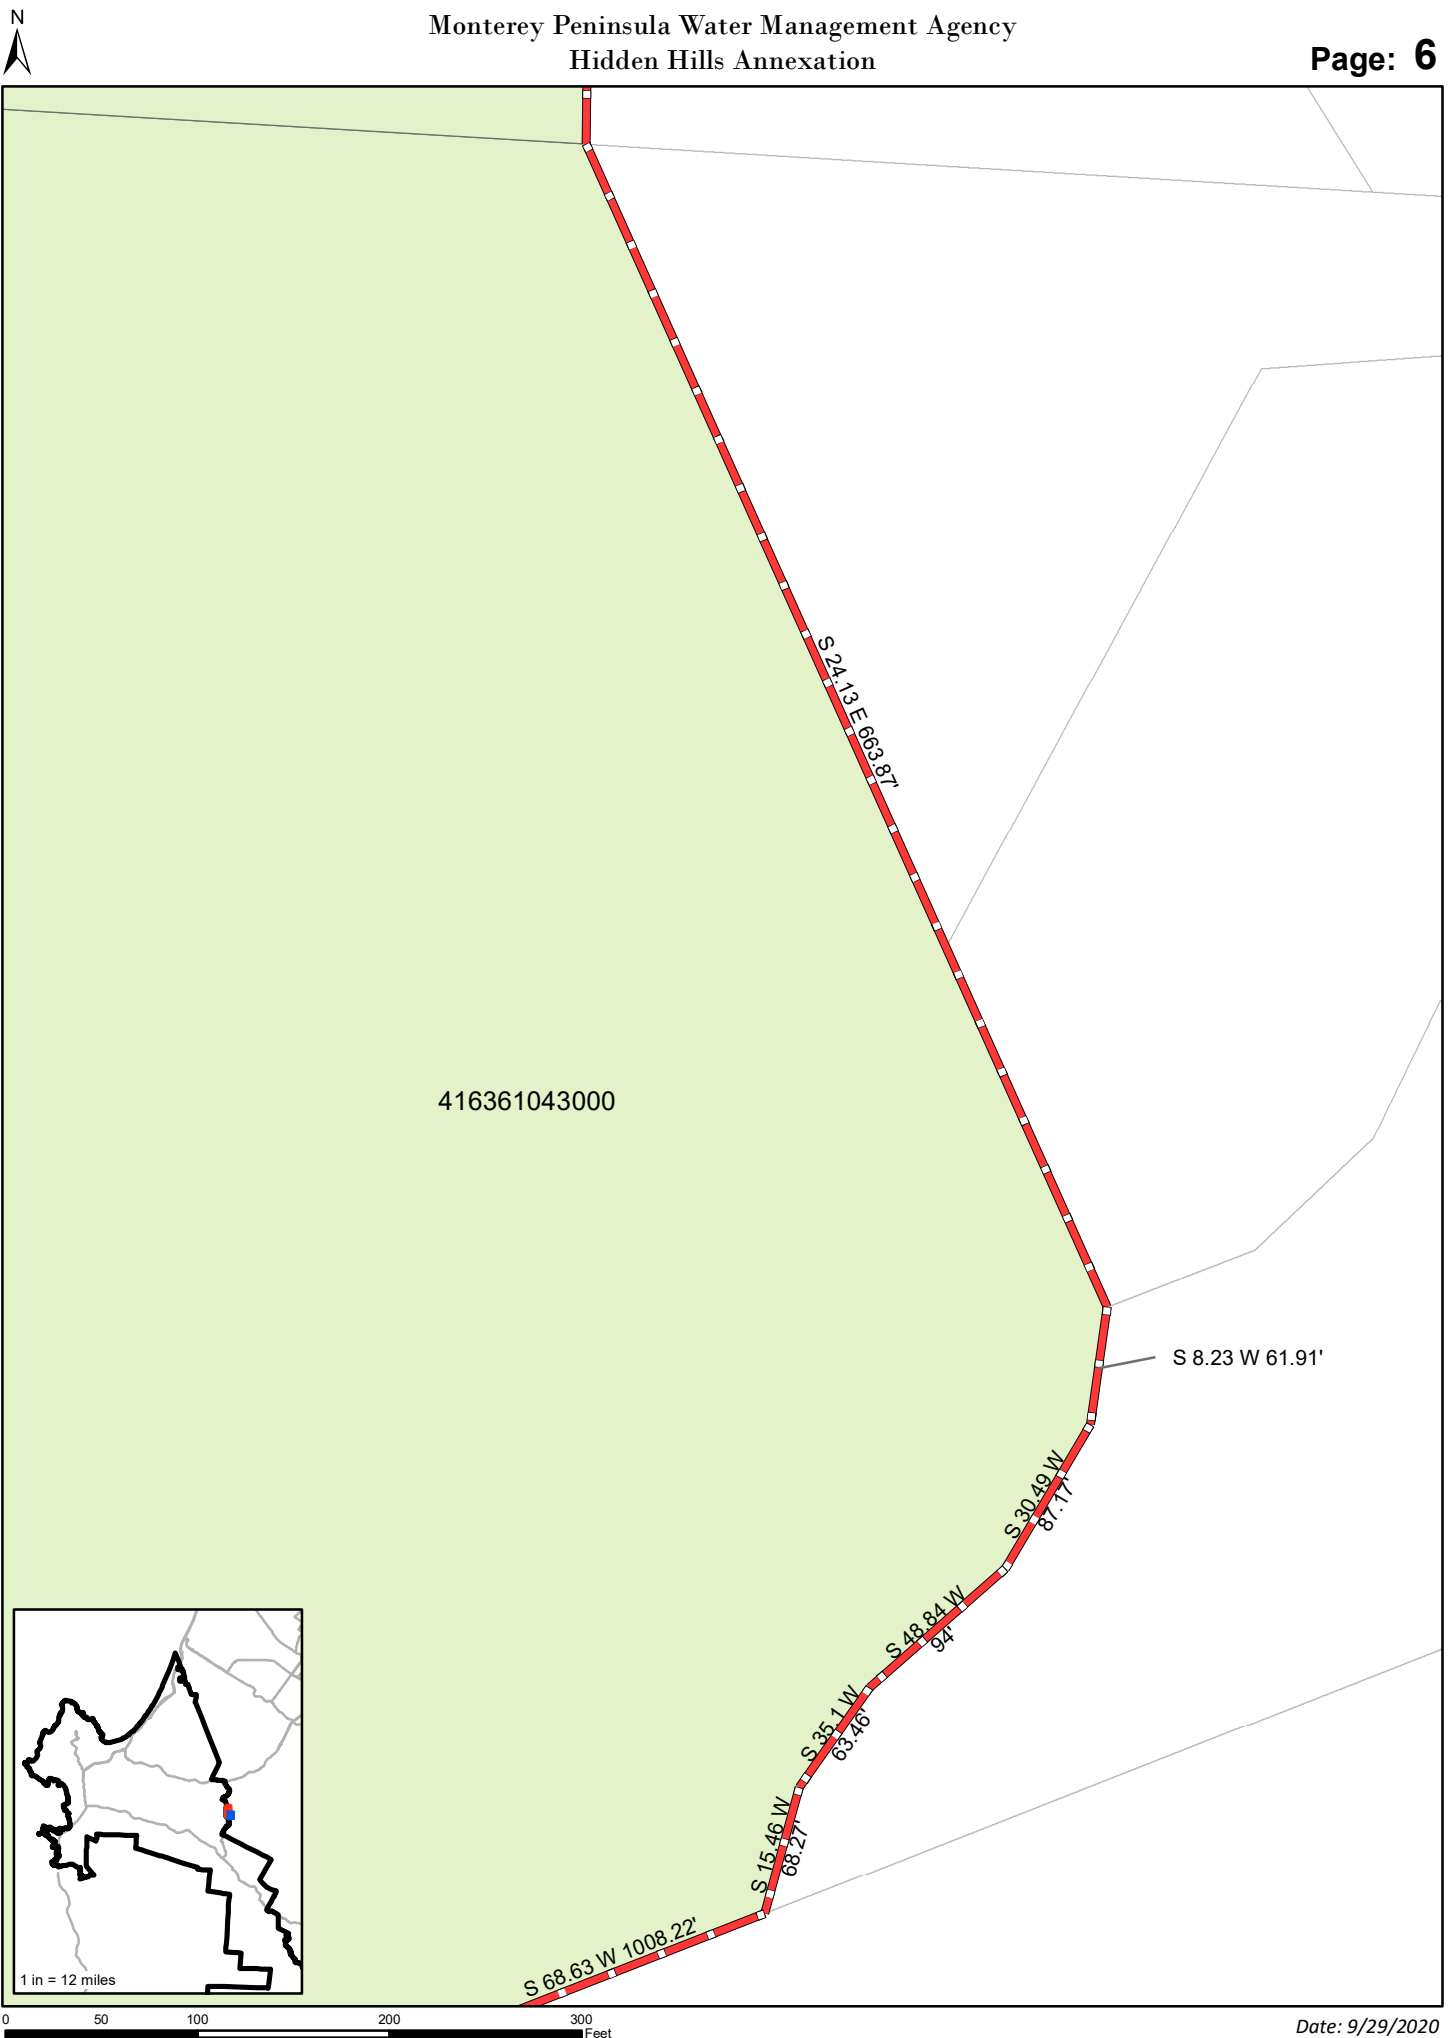

EXHIBIT 12-B

Hidden Hills Annexation Parcel Maps and Description

Legend

- Hidden Hills Annexation
- Detail Pages
- HiddenHillsParcels
- MPWMD Boundry

416361043000

1 in = 12 miles

Yankee Point Annexation Parcel Maps and Description

Legend

- Yankee Pt Annexation
- Detail Pages
- YankeePointParcels
- MPWMD Boundry

0 50 100 200 300 Feet

0
25
50
100
150
Feet

Date: 9/27/2020

Date: 9/27/2020