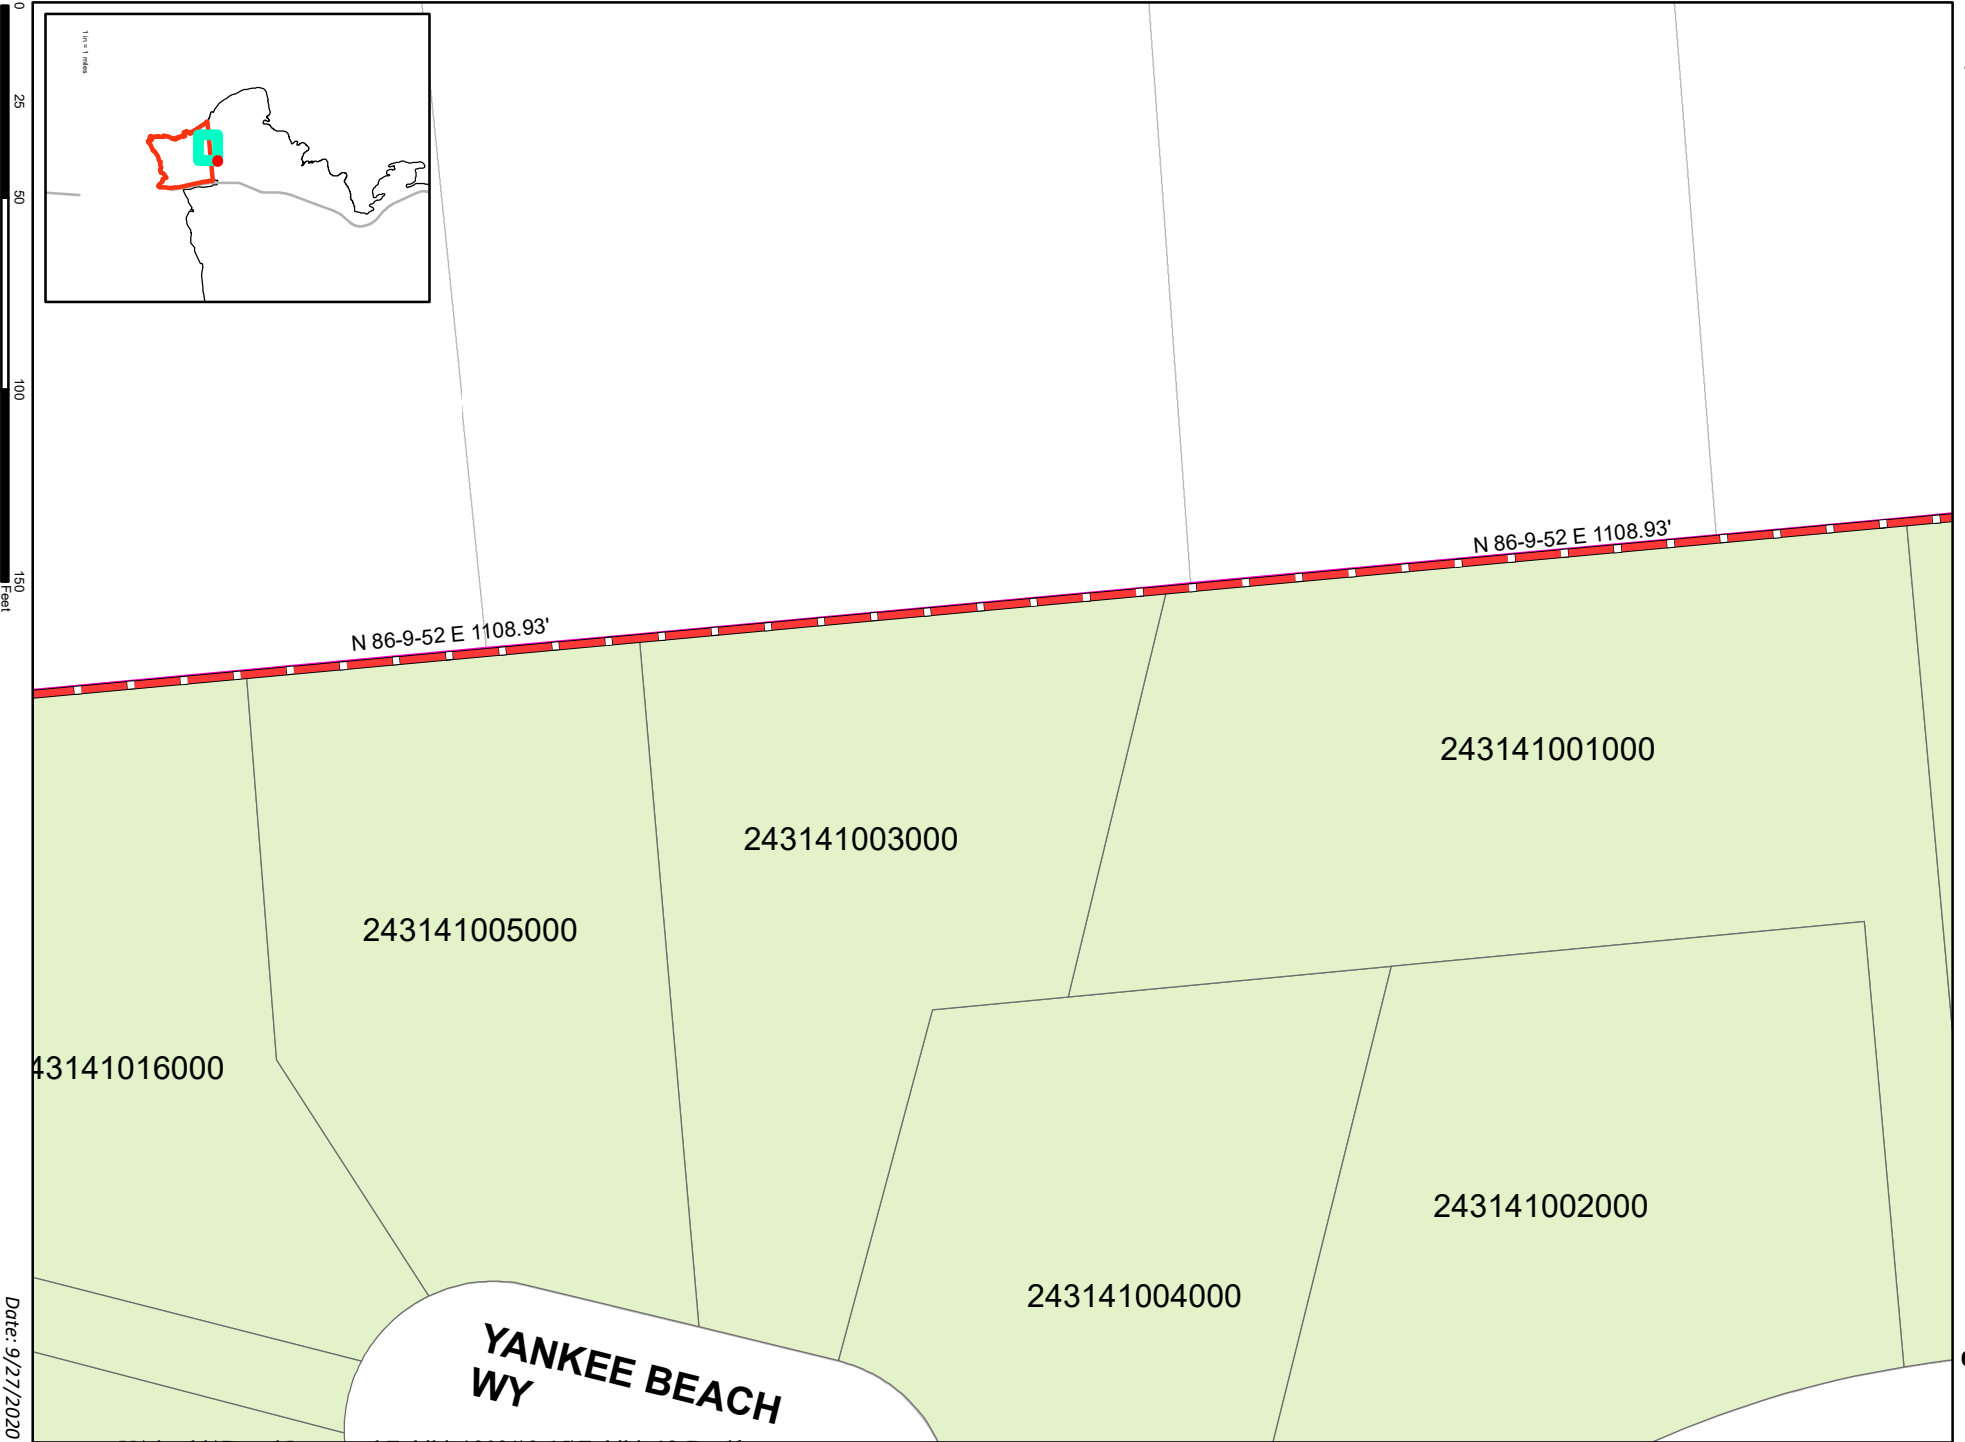

EXHIBIT 12-B

Hidden Hills Annexation Parcel Maps and Description

Legend

- Hidden Hills Annexation
- Detail Pages
- HiddenHillsParcels
- MPWMD Boundry

416361043000

1 in = 12 miles

Yankee Point Annexation Parcel Maps and Description

Legend

- Yankee Pt Annexation
- Detail Pages
- YankeePointParcels
- MPWMD Boundry

0 50 100 200 300 Feet

0
25
50
100
150
Feet

Date: 9/27/2020

Date: 9/27/2020