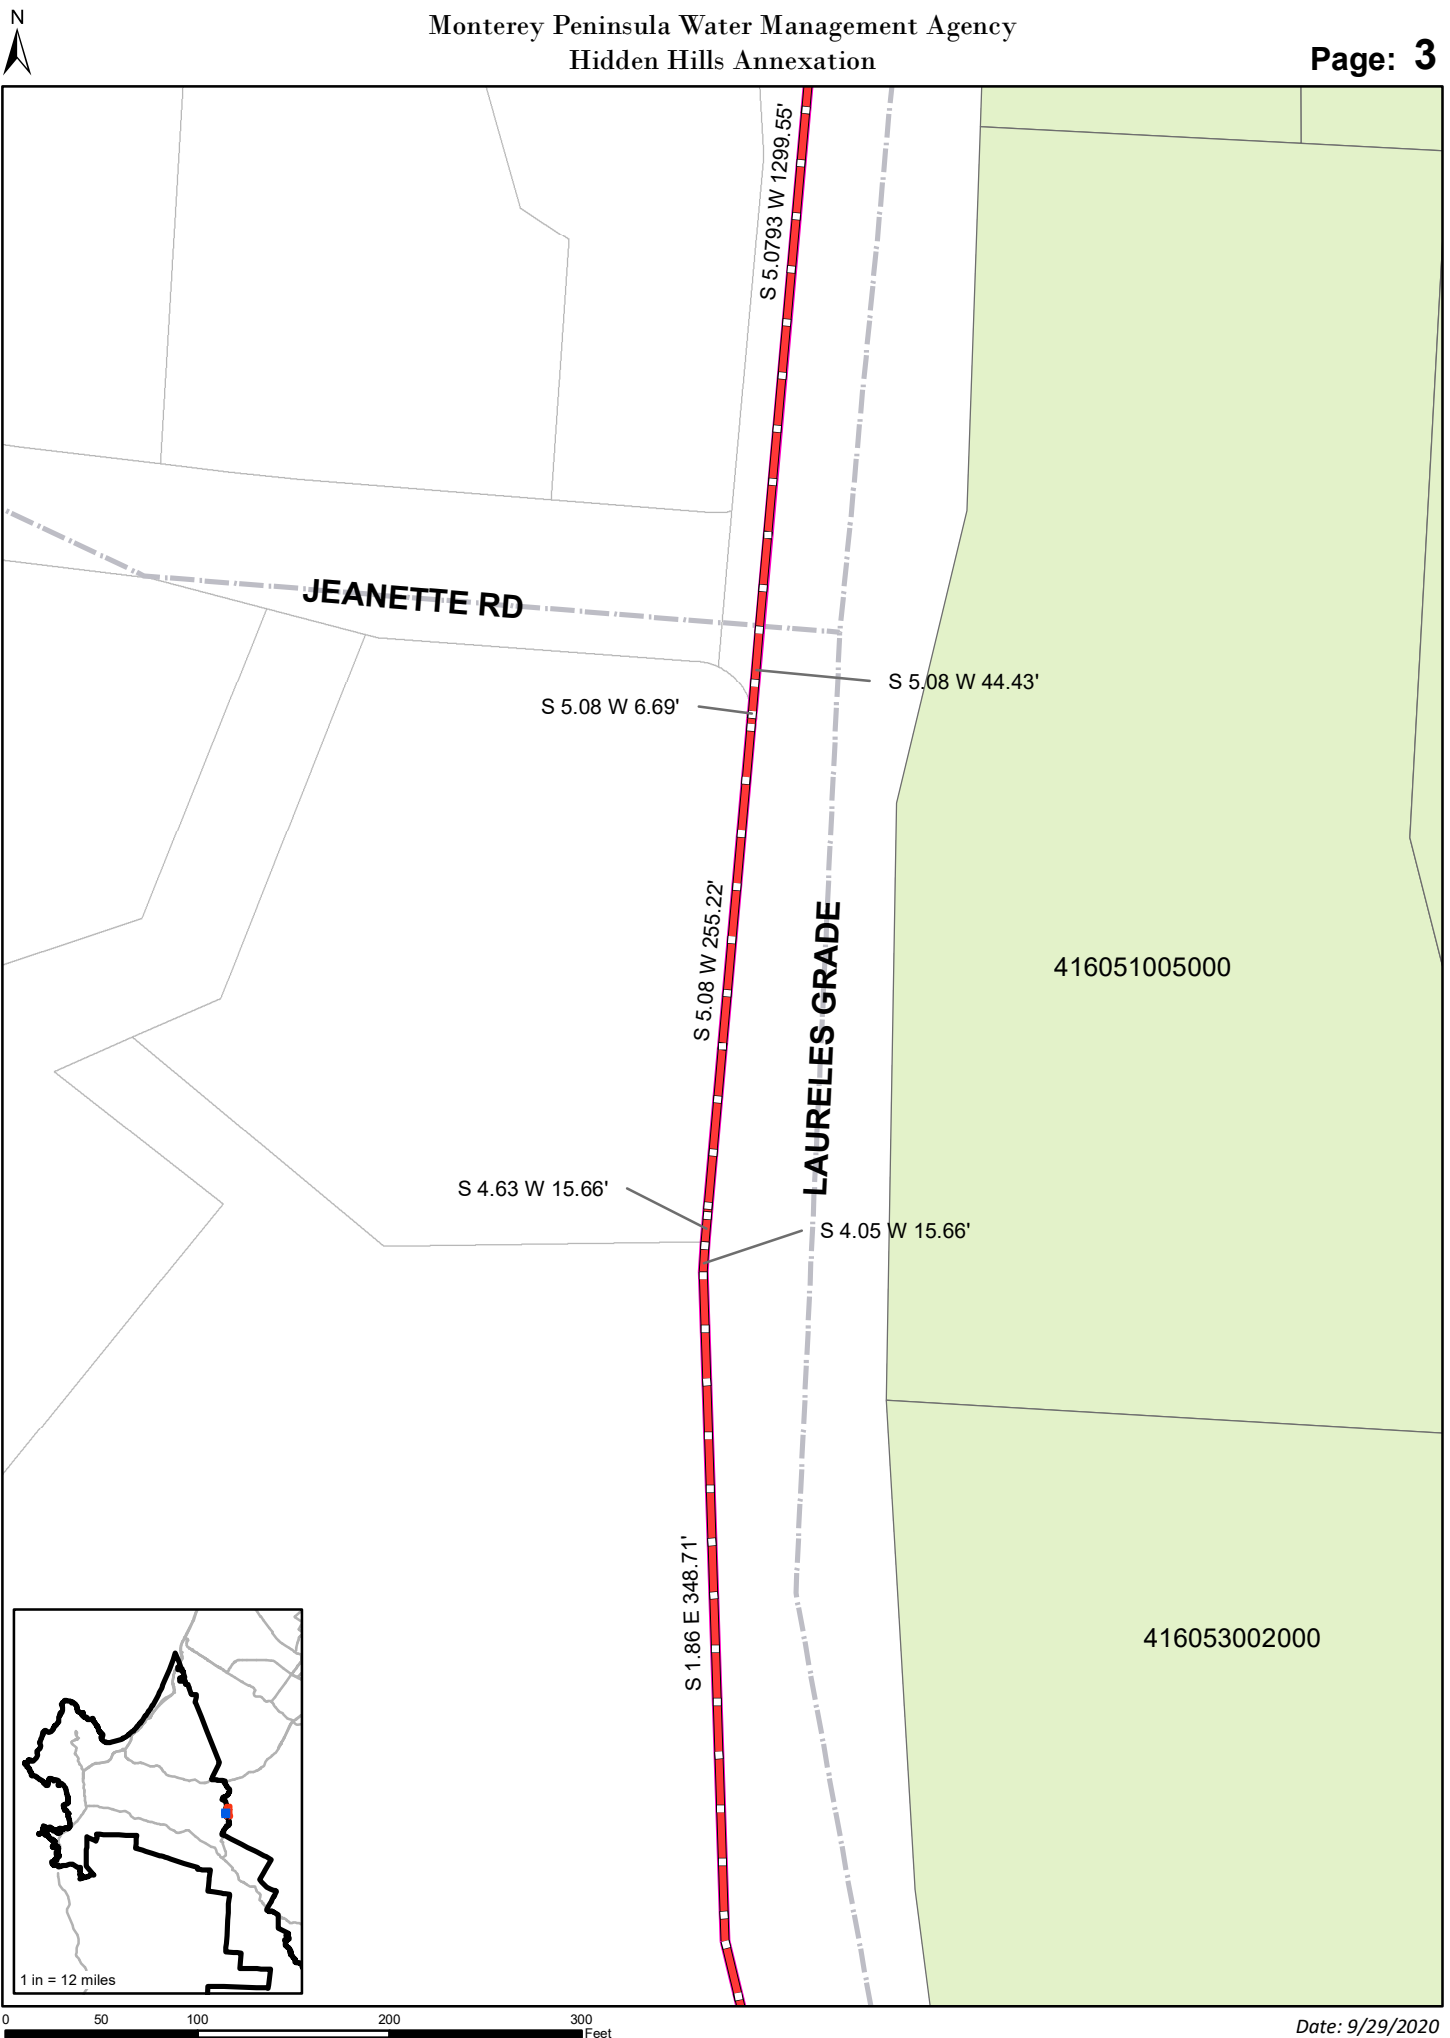

EXHIBIT 12-B

Hidden Hills Annexation Parcel Maps and Description

Legend

- Hidden Hills Annexation
- Detail Pages
- HiddenHillsParcels
- MPWMD Boundry

416361043000

1 in = 12 miles

Yankee Point Annexation Parcel Maps and Description

Legend

- Yankee Pt Annexation
- Detail Pages
- YankeePointParcels
- MPWMD Boundry

0 50 100 200 300 Feet

0
25
50
100
150
Feet

Date: 9/27/2020

Date: 9/27/2020