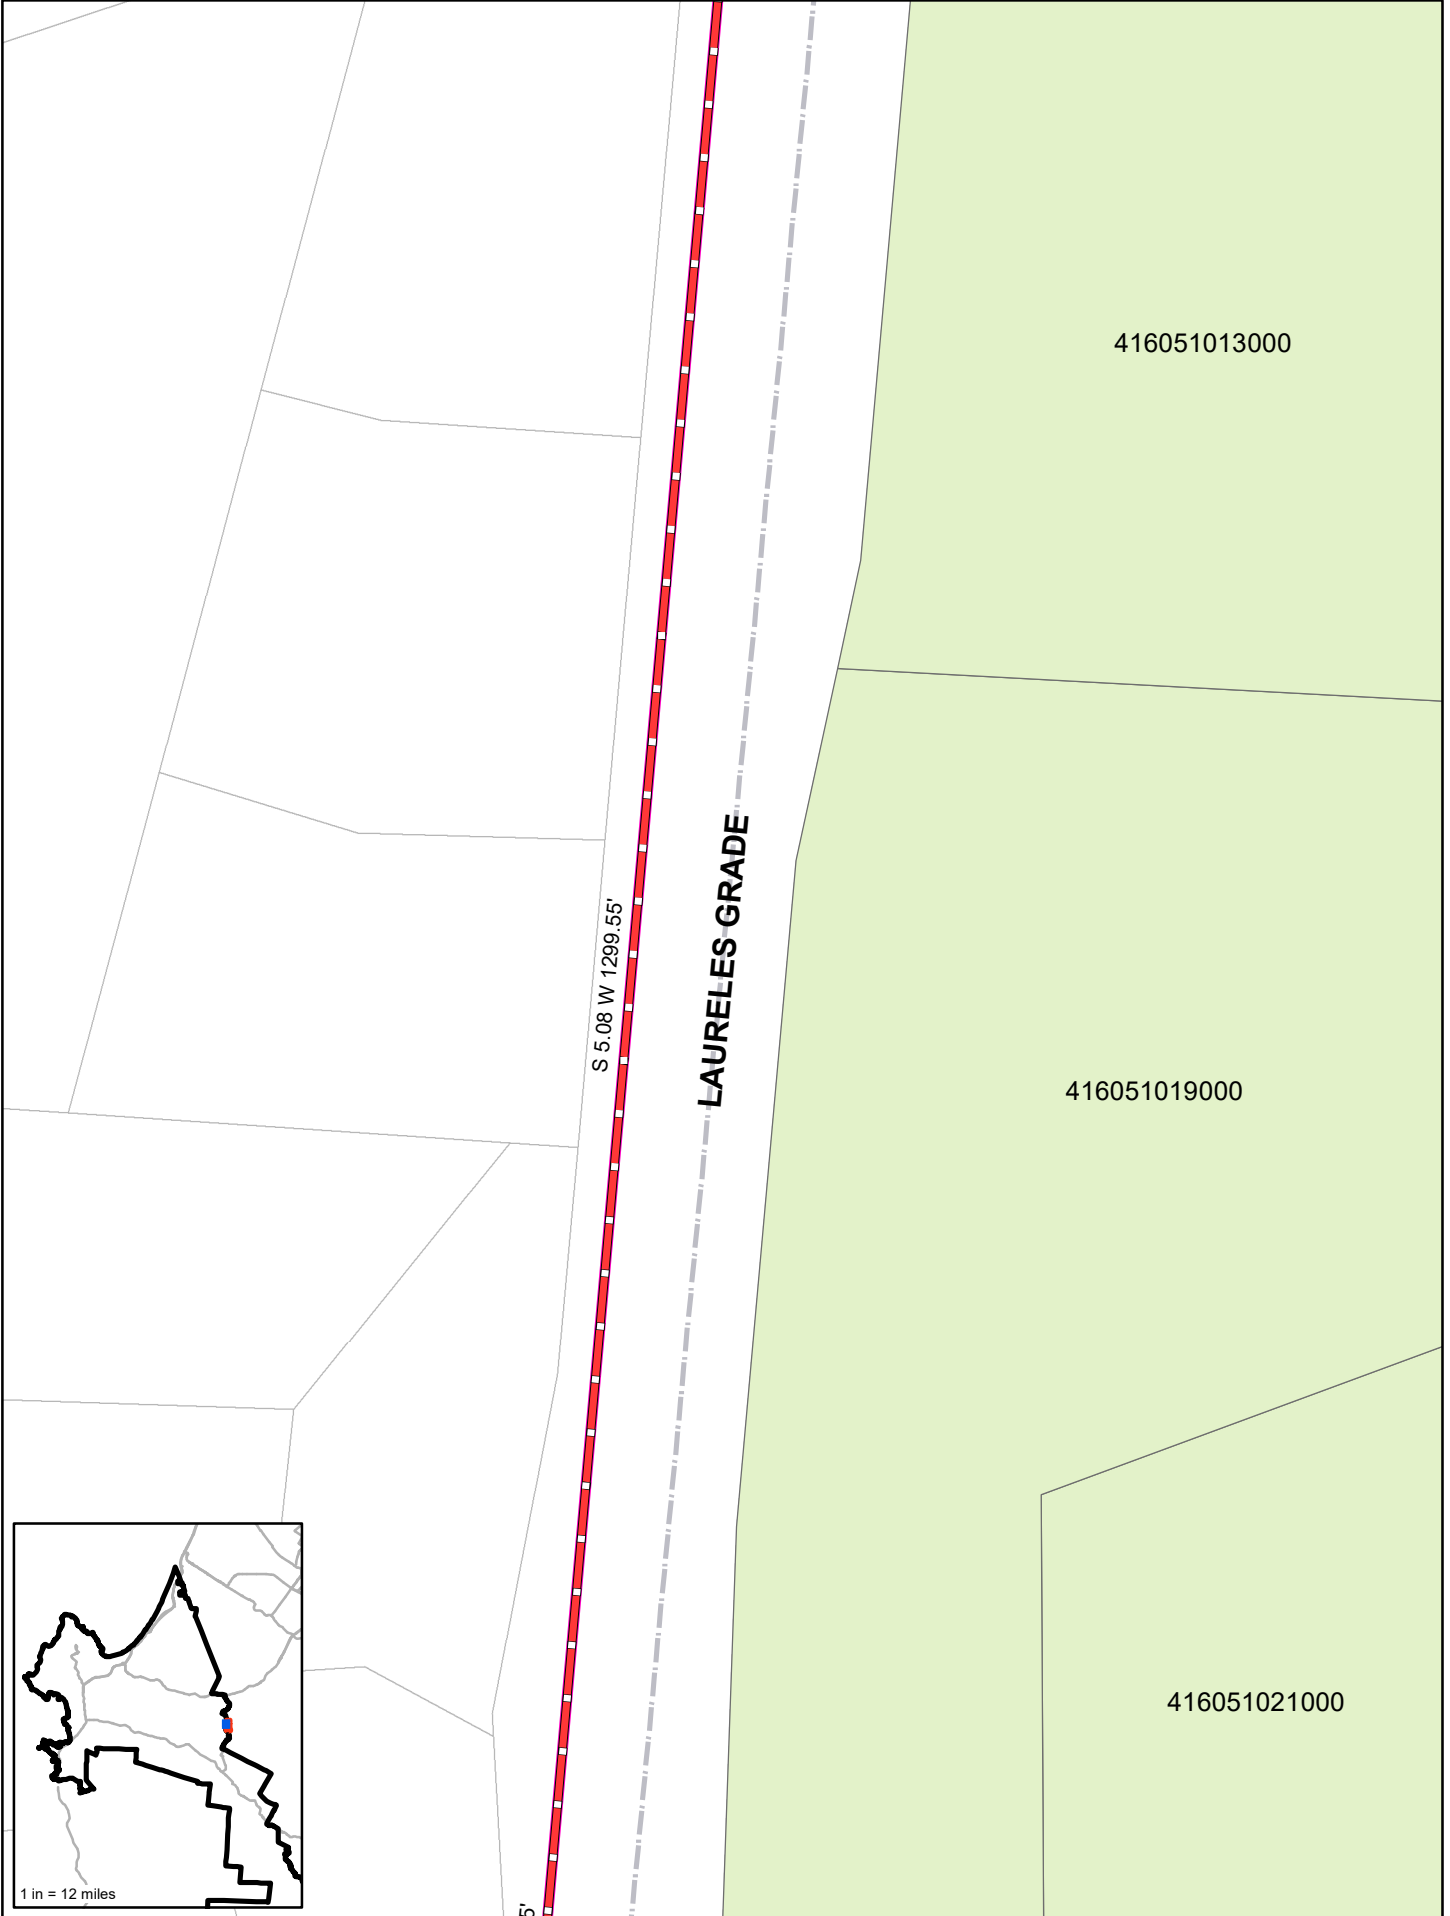

EXHIBIT 12-B

Hidden Hills Annexation Parcel Maps and Description

Legend

- Hidden Hills Annexation
- Detail Pages
- HiddenHillsParcels
- MPWMD Boundry

416361043000

1 in = 12 miles

Yankee Point Annexation Parcel Maps and Description

Legend

- Yankee Pt Annexation
- Detail Pages
- YankeePointParcels
- MPWMD Boundry

0 50 100 200 300 Feet

0
25
50
100
150
Feet

Date: 9/27/2020

Date: 9/27/2020