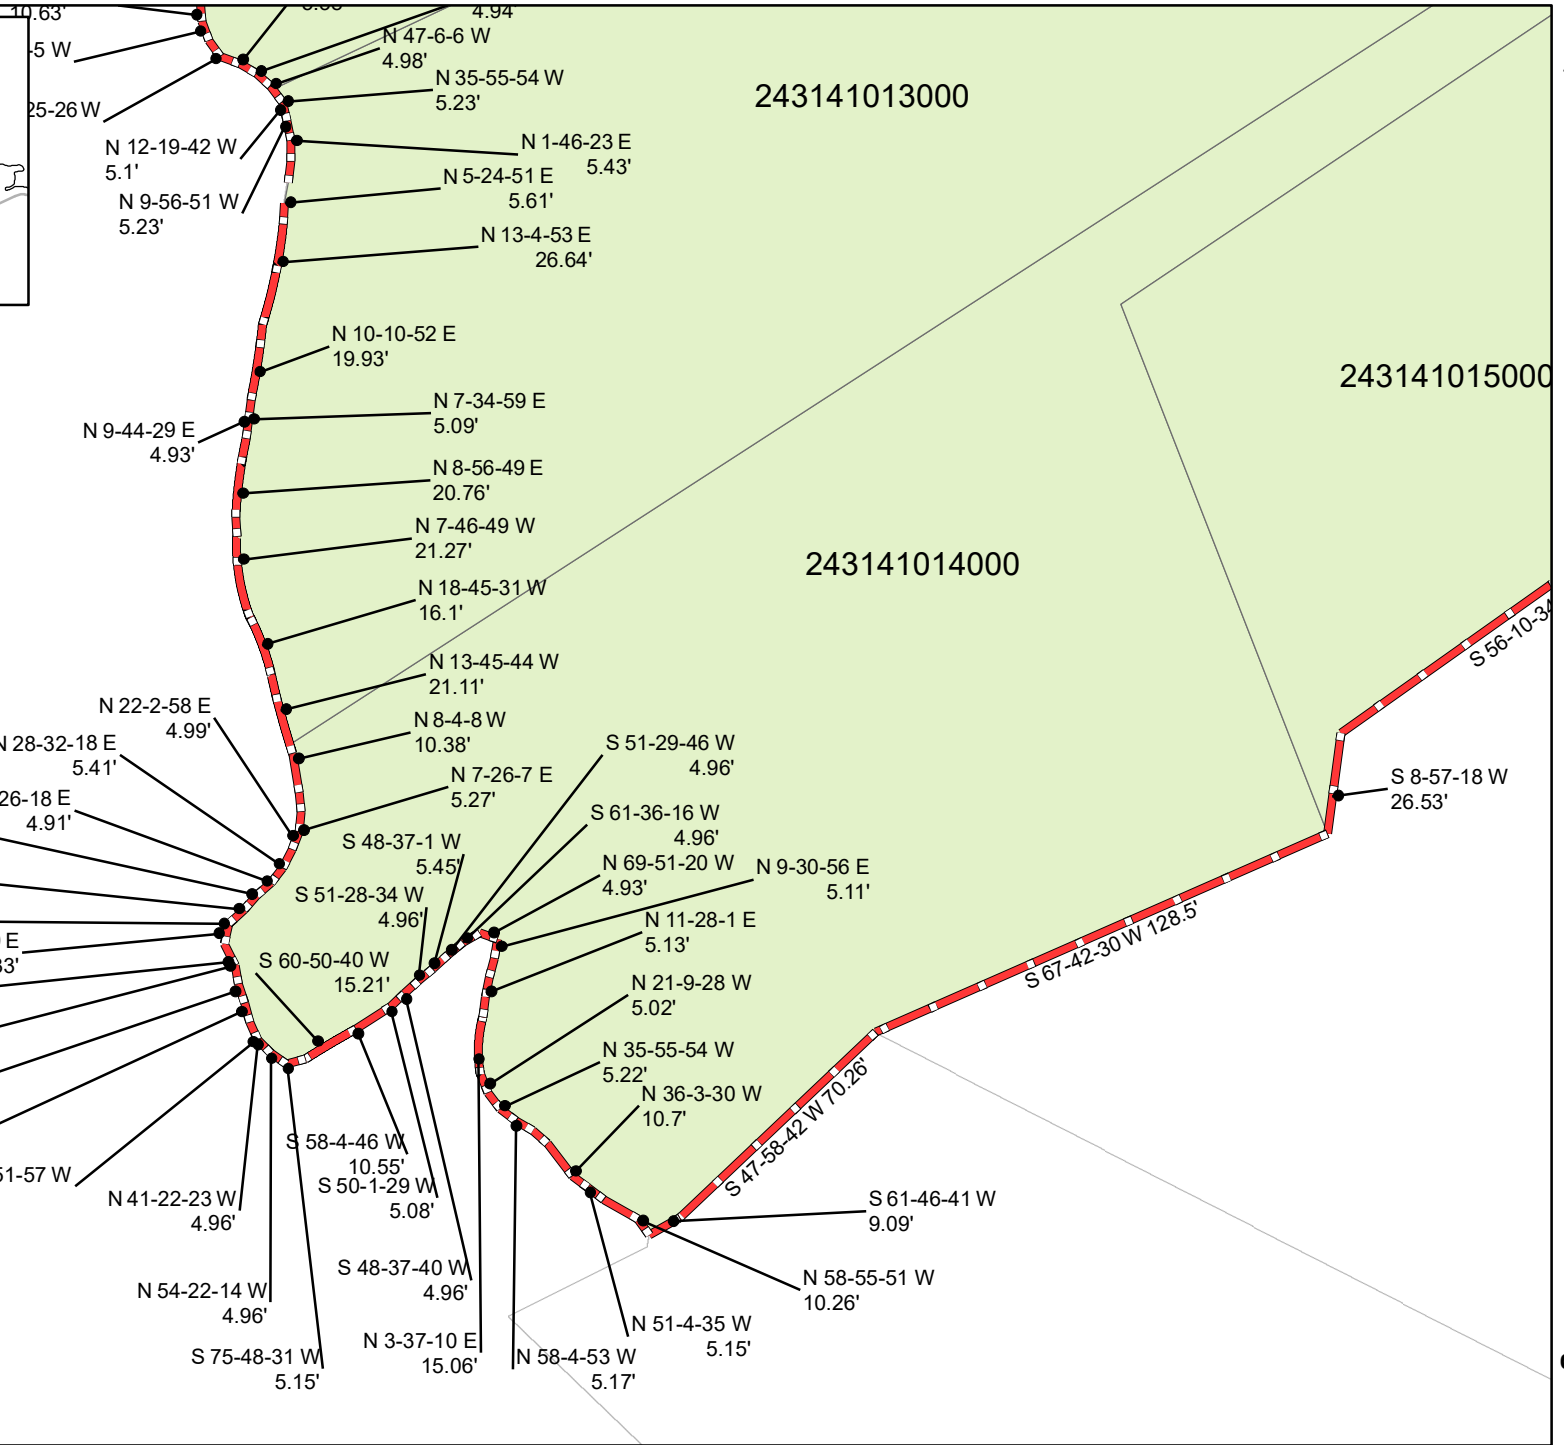

EXHIBIT 12-B

Hidden Hills Annexation Parcel Maps and Description

Legend

- Hidden Hills Annexation
- Detail Pages
- HiddenHillsParcels
- MPWMD Boundry

416361043000

1 in = 12 miles

Yankee Point Annexation Parcel Maps and Description

Legend

- Yankee Pt Annexation
- Detail Pages
- YankeePointParcels
- MPWMD Boundry

0 50 100 200 300 Feet

0
25
50
100
150
Feet

Date: 9/27/2020

Date: 9/27/2020