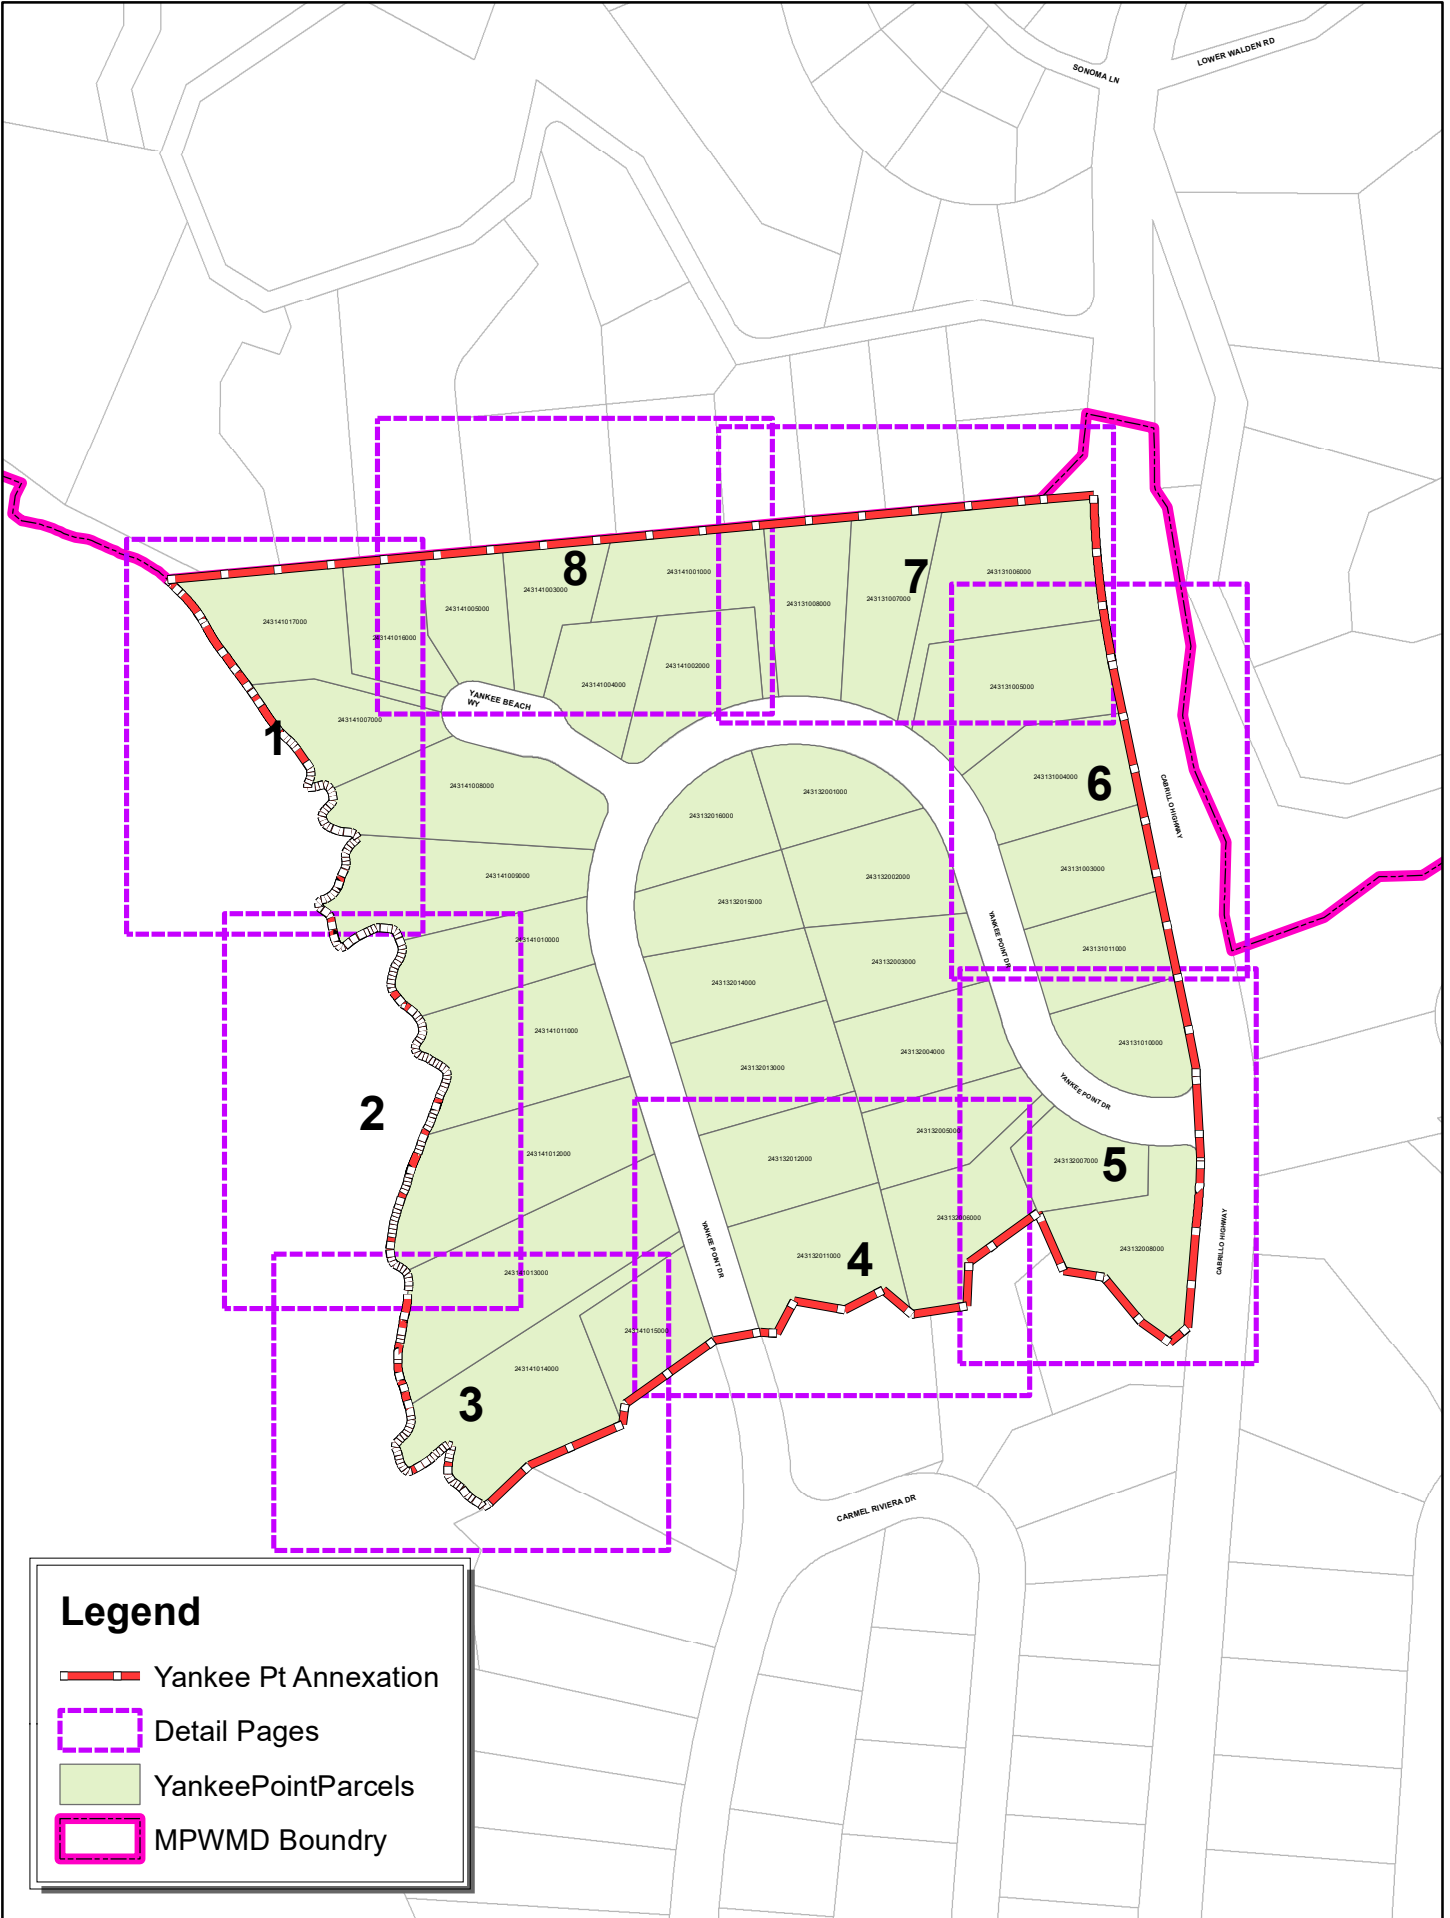

EXHIBIT 12-B

Hidden Hills Annexation Parcel Maps and Description

Legend

- Hidden Hills Annexation
- Detail Pages
- HiddenHillsParcels
- MPWMD Boundry

416361043000

1 in = 12 miles

Yankee Point Annexation Parcel Maps and Description

Legend

- Yankee Pt Annexation
- Detail Pages
- YankeePointParcels
- MPWMD Boundry

0 50 100 200 300 Feet

0
25
50
100
150
Feet

Date: 9/27/2020

Date: 9/27/2020