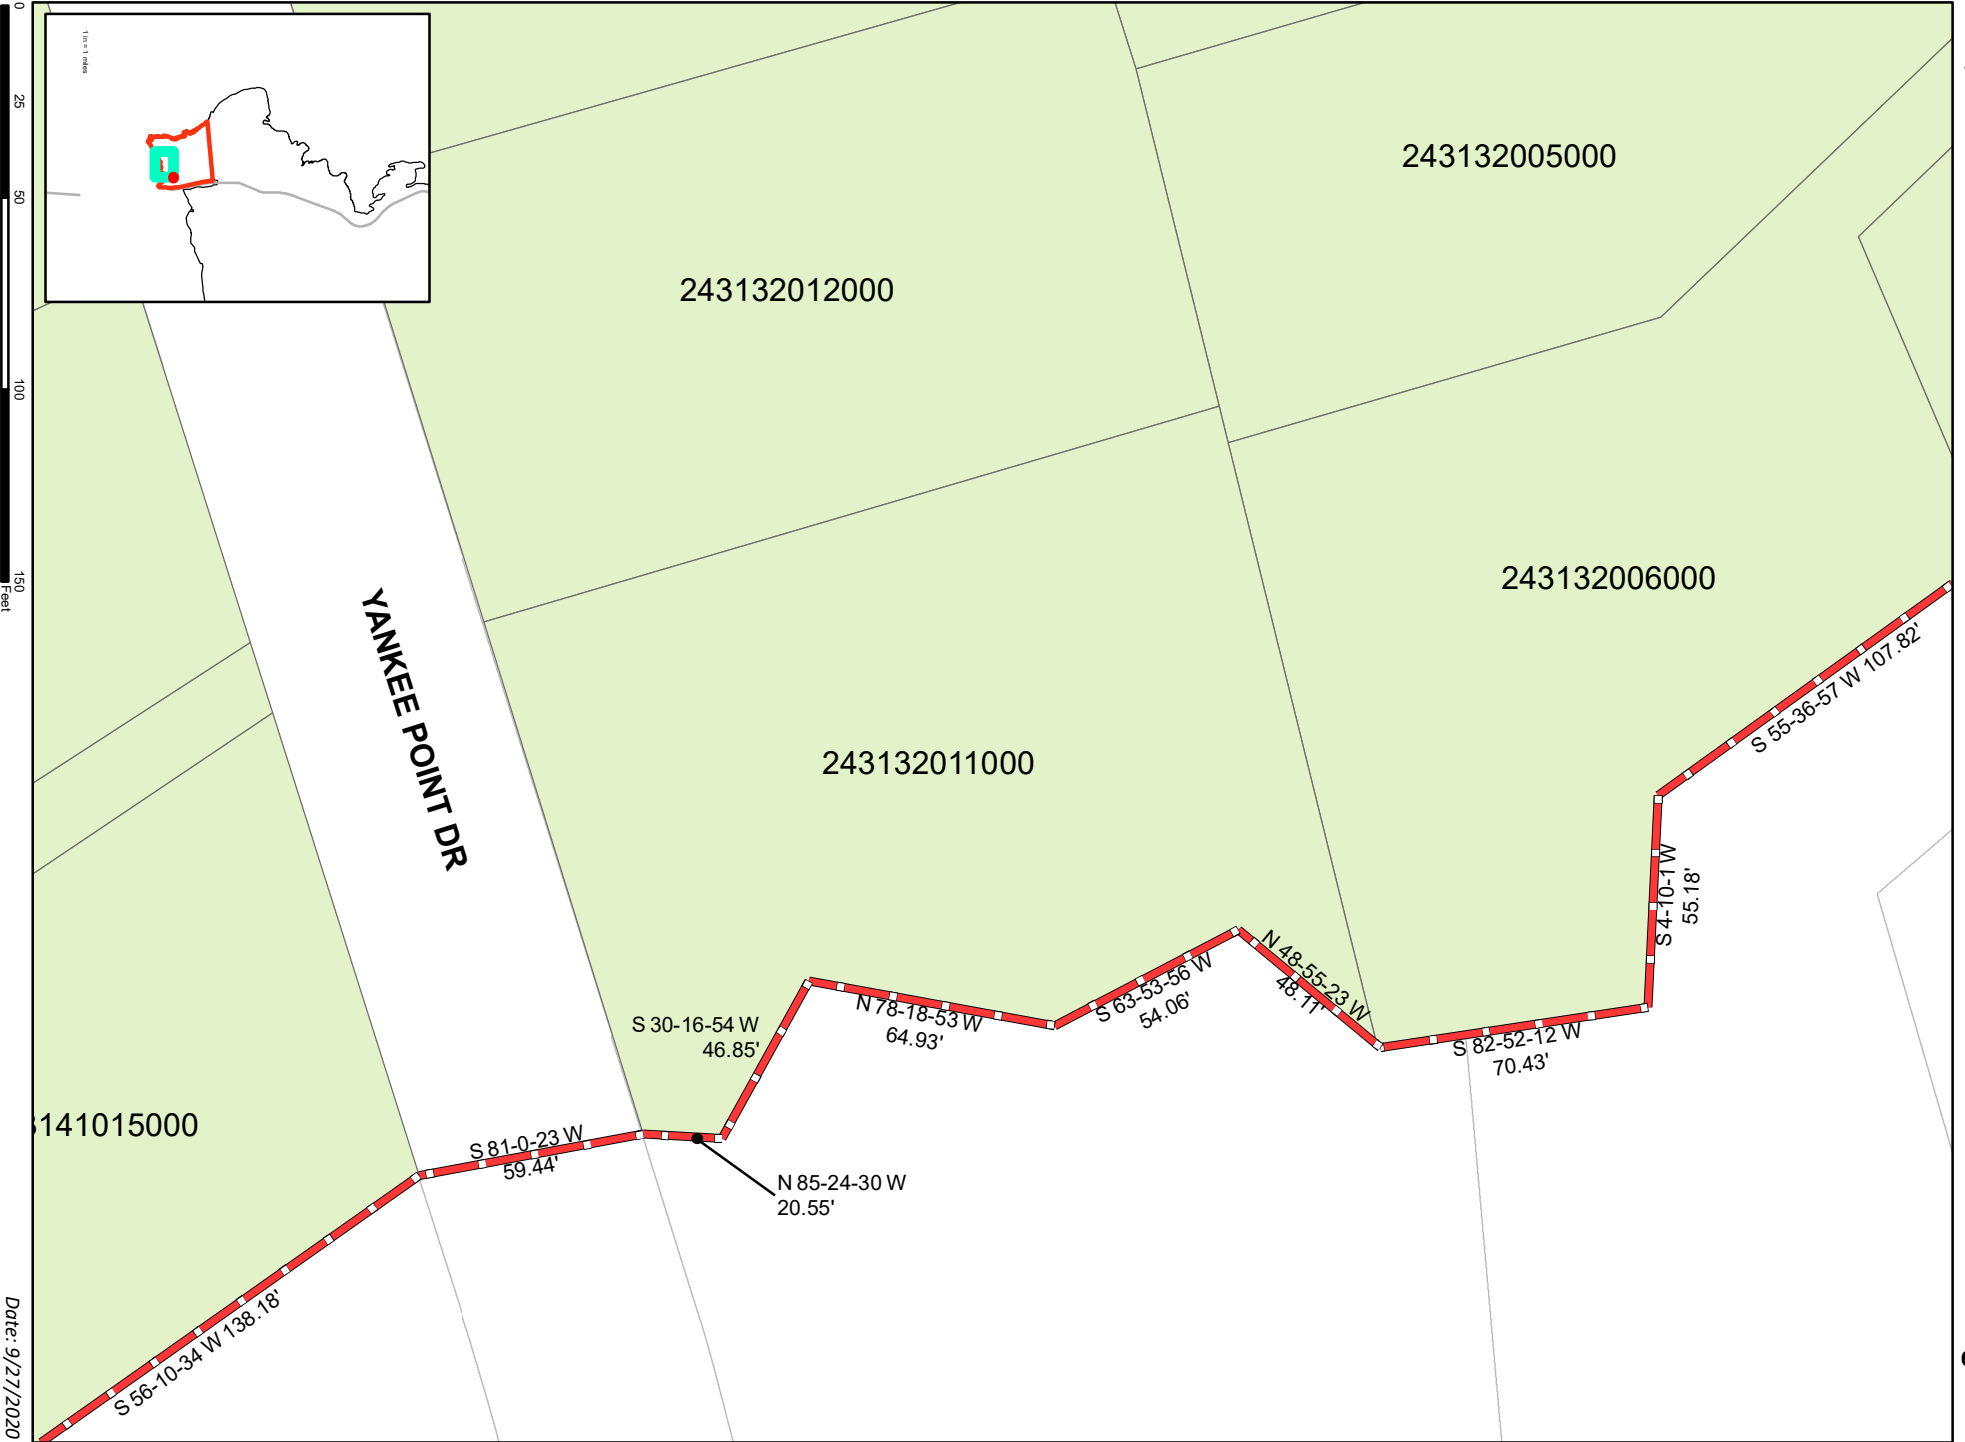

EXHIBIT 12-B

Hidden Hills Annexation Parcel Maps and Description

Legend

- Hidden Hills Annexation
- Detail Pages
- HiddenHillsParcels
- MPWMD Boundry

416361043000

1 in = 12 miles

Yankee Point Annexation Parcel Maps and Description

Legend

- Yankee Pt Annexation
- Detail Pages
- YankeePointParcels
- MPWMD Boundry

0 50 100 200 300 Feet

0
25
50
100
150
Feet

Date: 9/27/2020

Date: 9/27/2020