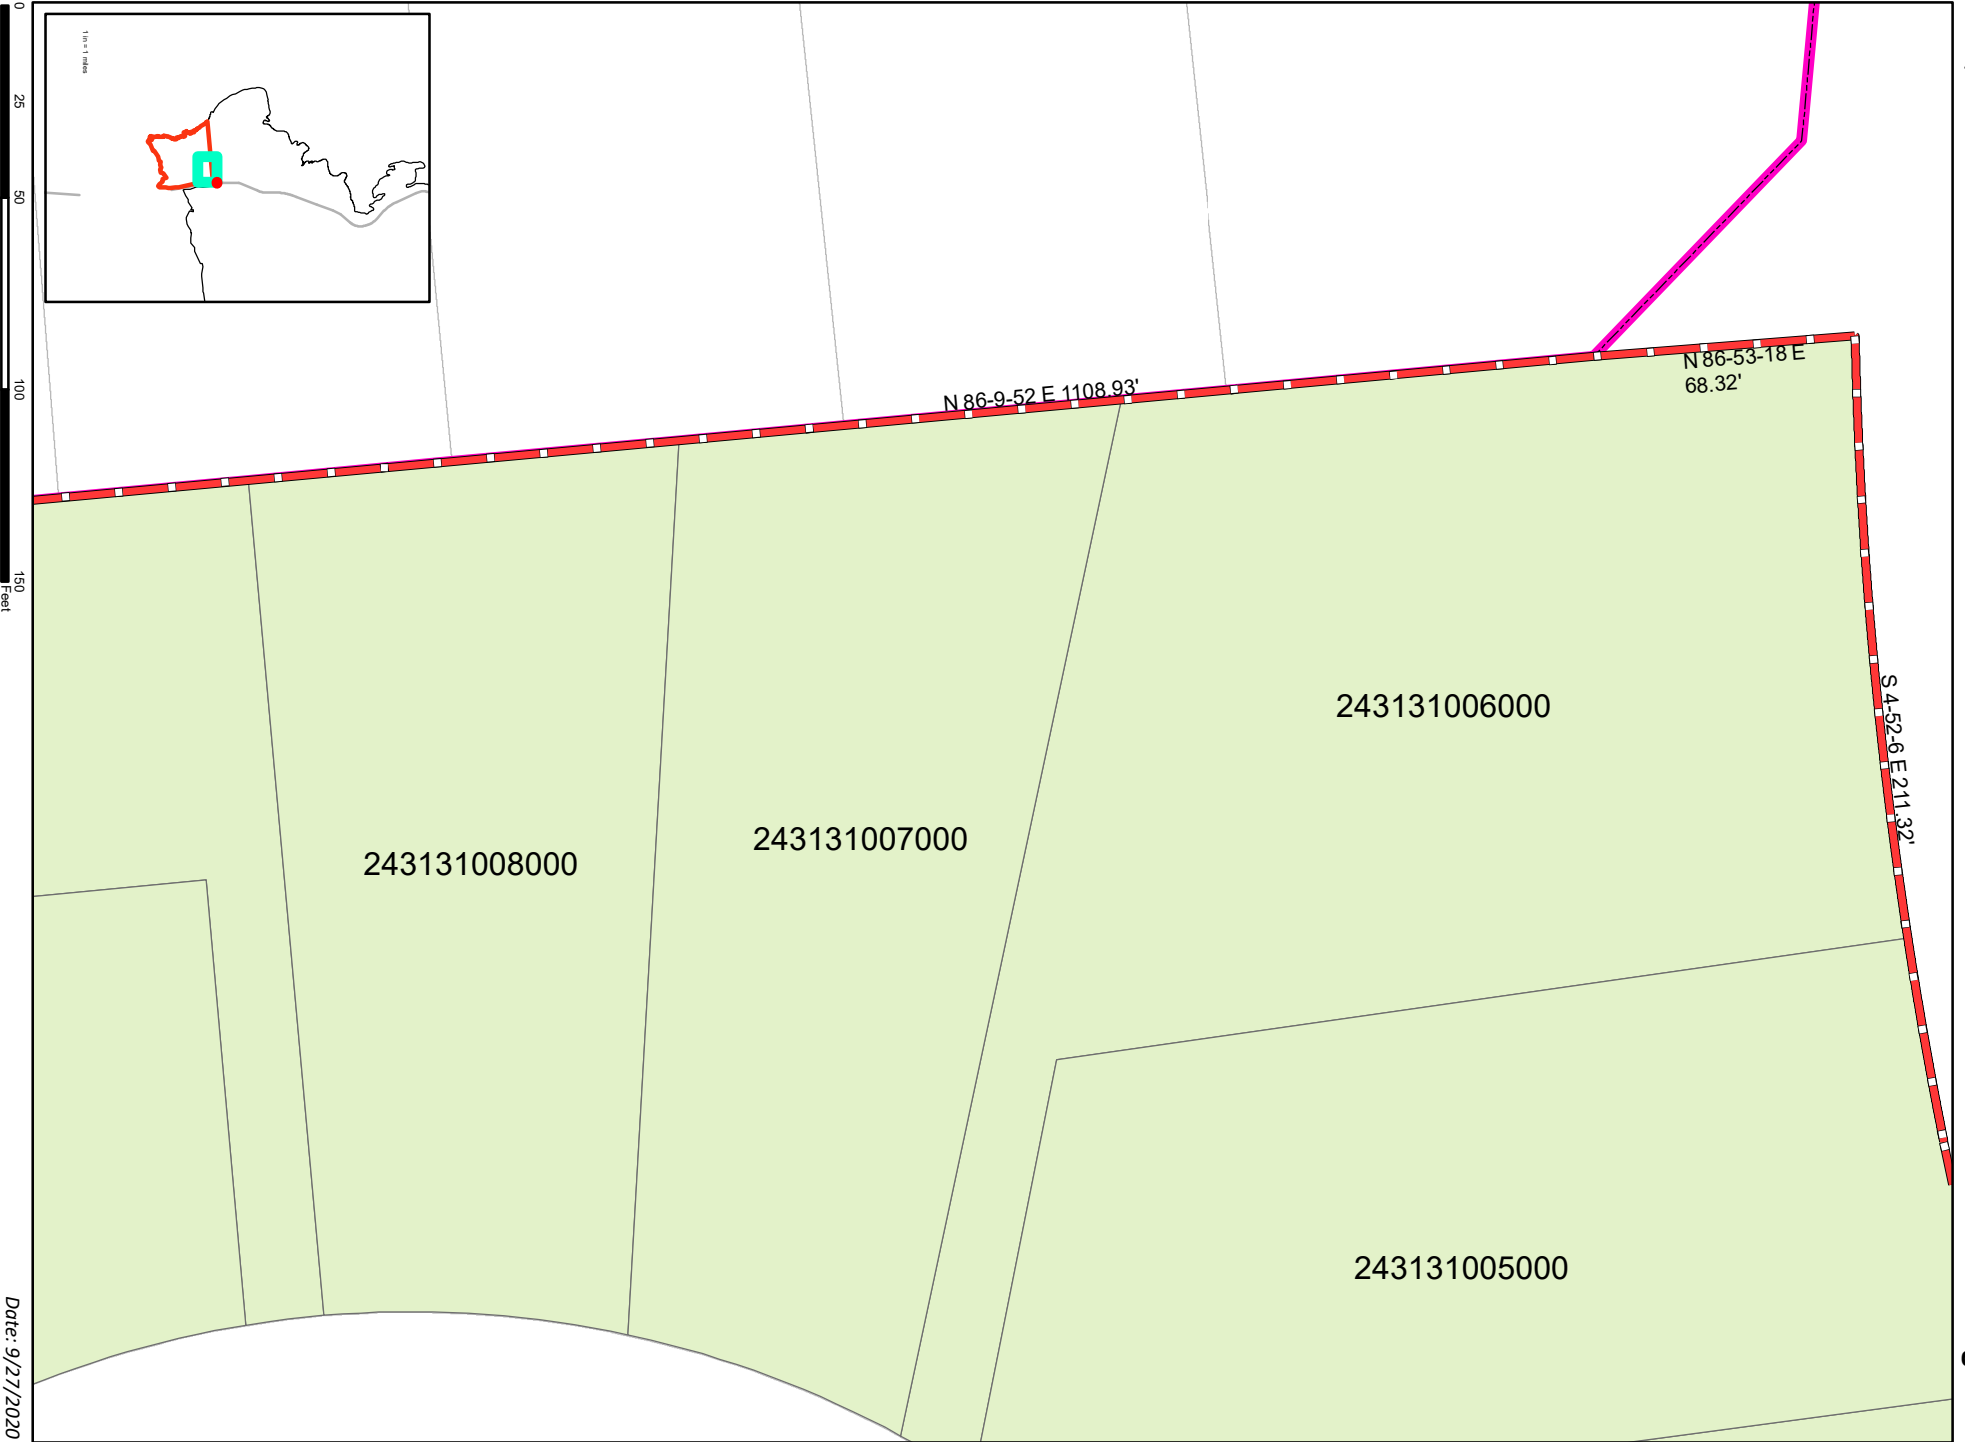

EXHIBIT 12-B

Hidden Hills Annexation Parcel Maps and Description

Legend

- Hidden Hills Annexation
- Detail Pages
- HiddenHillsParcels
- MPWMD Boundry

416361043000

1 in = 12 miles

Yankee Point Annexation Parcel Maps and Description

Legend

- Yankee Pt Annexation
- Detail Pages
- YankeePointParcels
- MPWMD Boundry

0 50 100 200 300 Feet

0
25
50
100
150
Feet

Date: 9/27/2020

Date: 9/27/2020