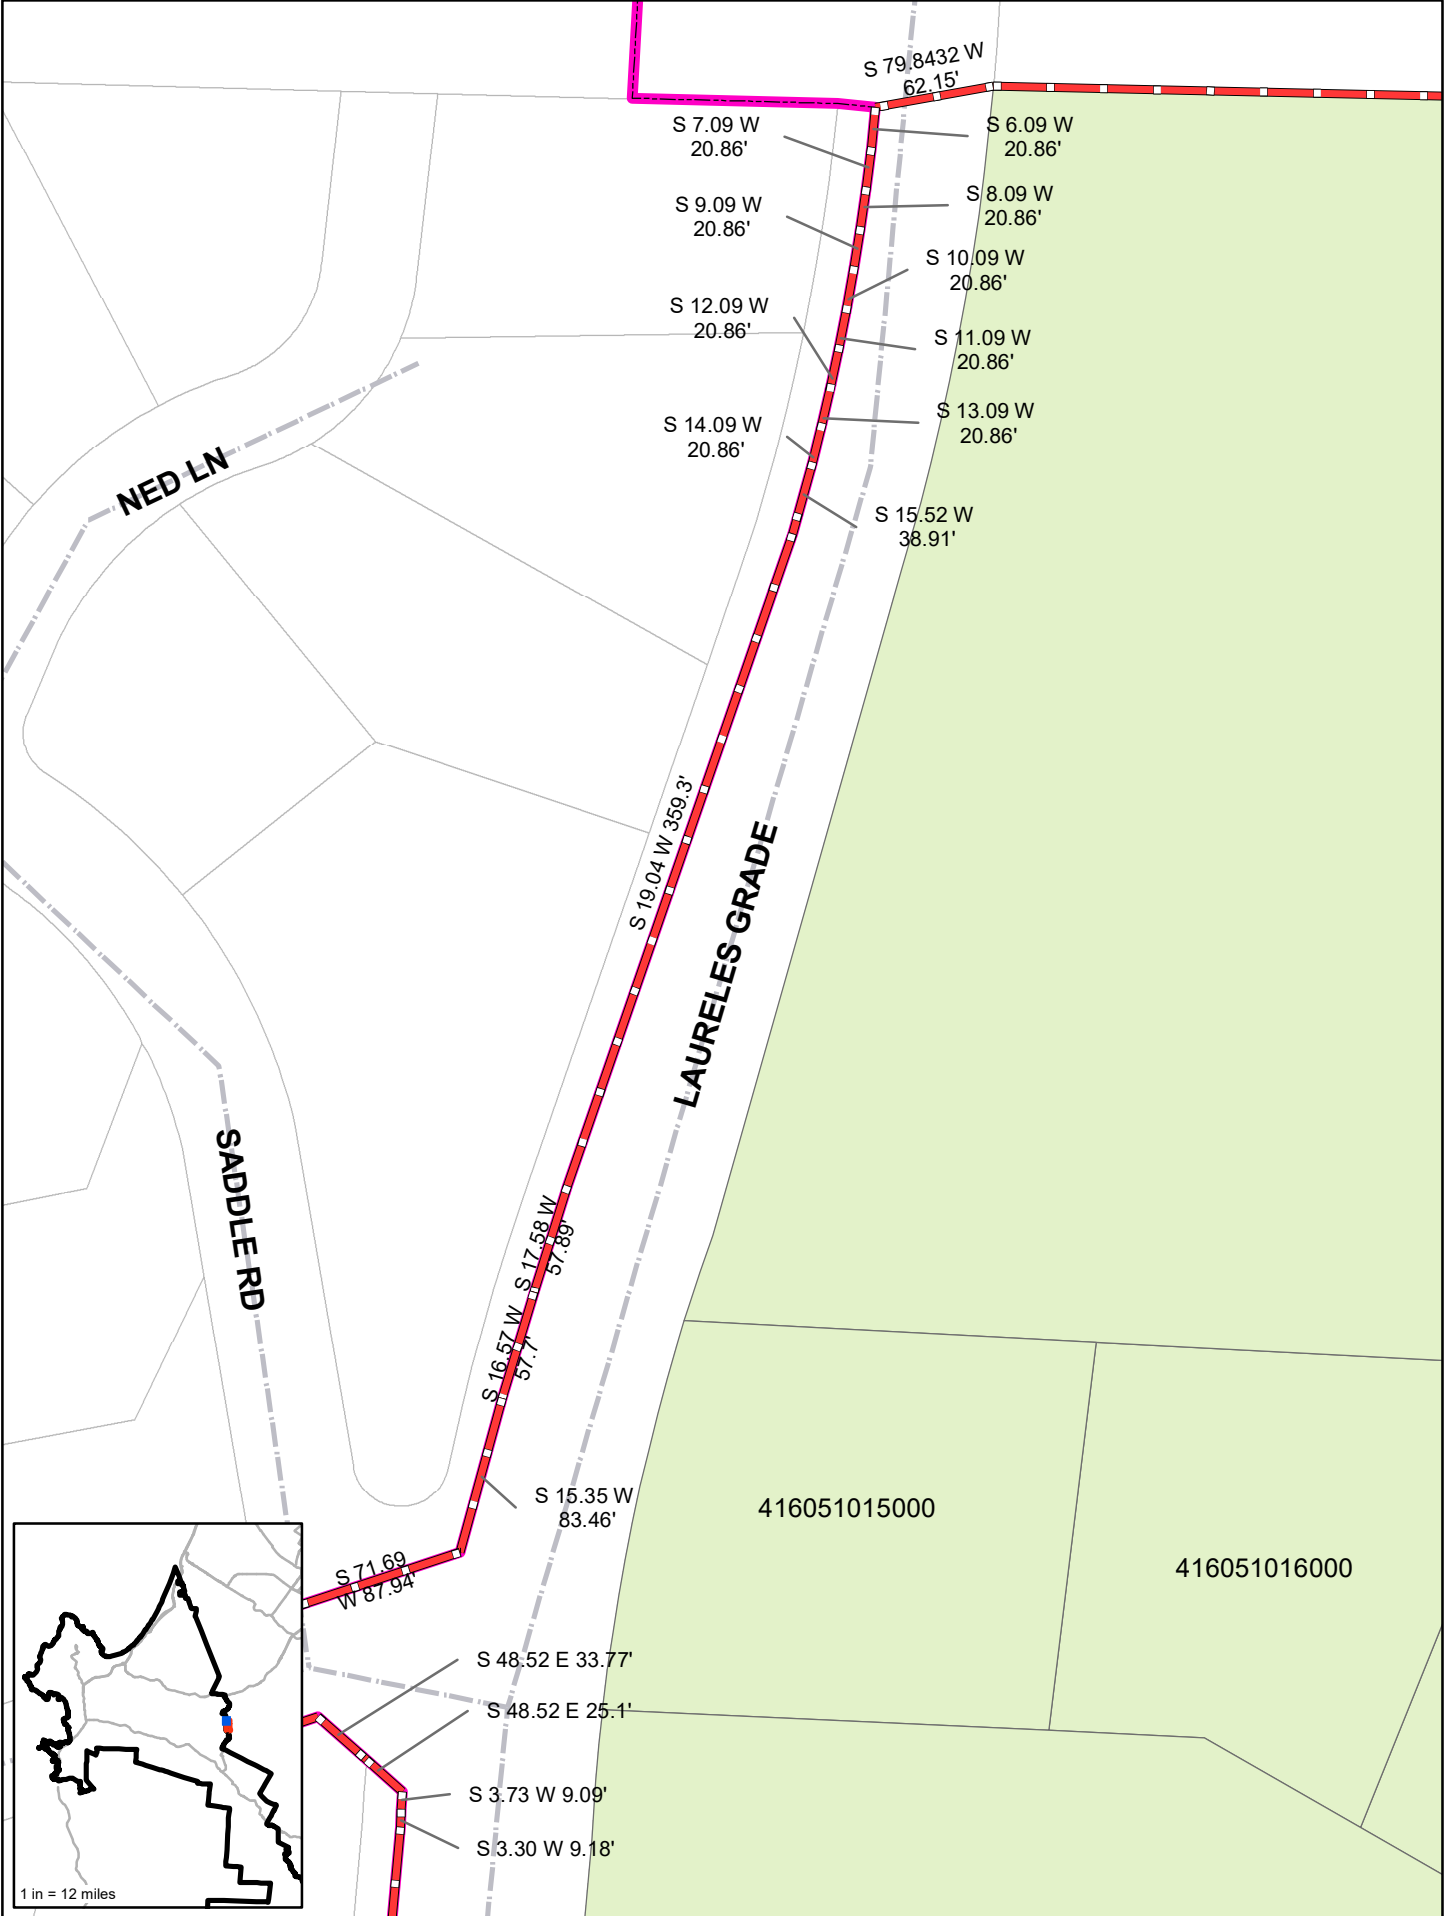

EXHIBIT 12-B

Hidden Hills Annexation Parcel Maps and Description

Legend

- Hidden Hills Annexation
- Detail Pages
- HiddenHillsParcels
- MPWMD Boundry

416361043000

1 in = 12 miles

Yankee Point Annexation Parcel Maps and Description

Legend

- Yankee Pt Annexation
- Detail Pages
- YankeePointParcels
- MPWMD Boundry

0 50 100 200 300 Feet

0
25
50
100
150
Feet

Date: 9/27/2020

Date: 9/27/2020