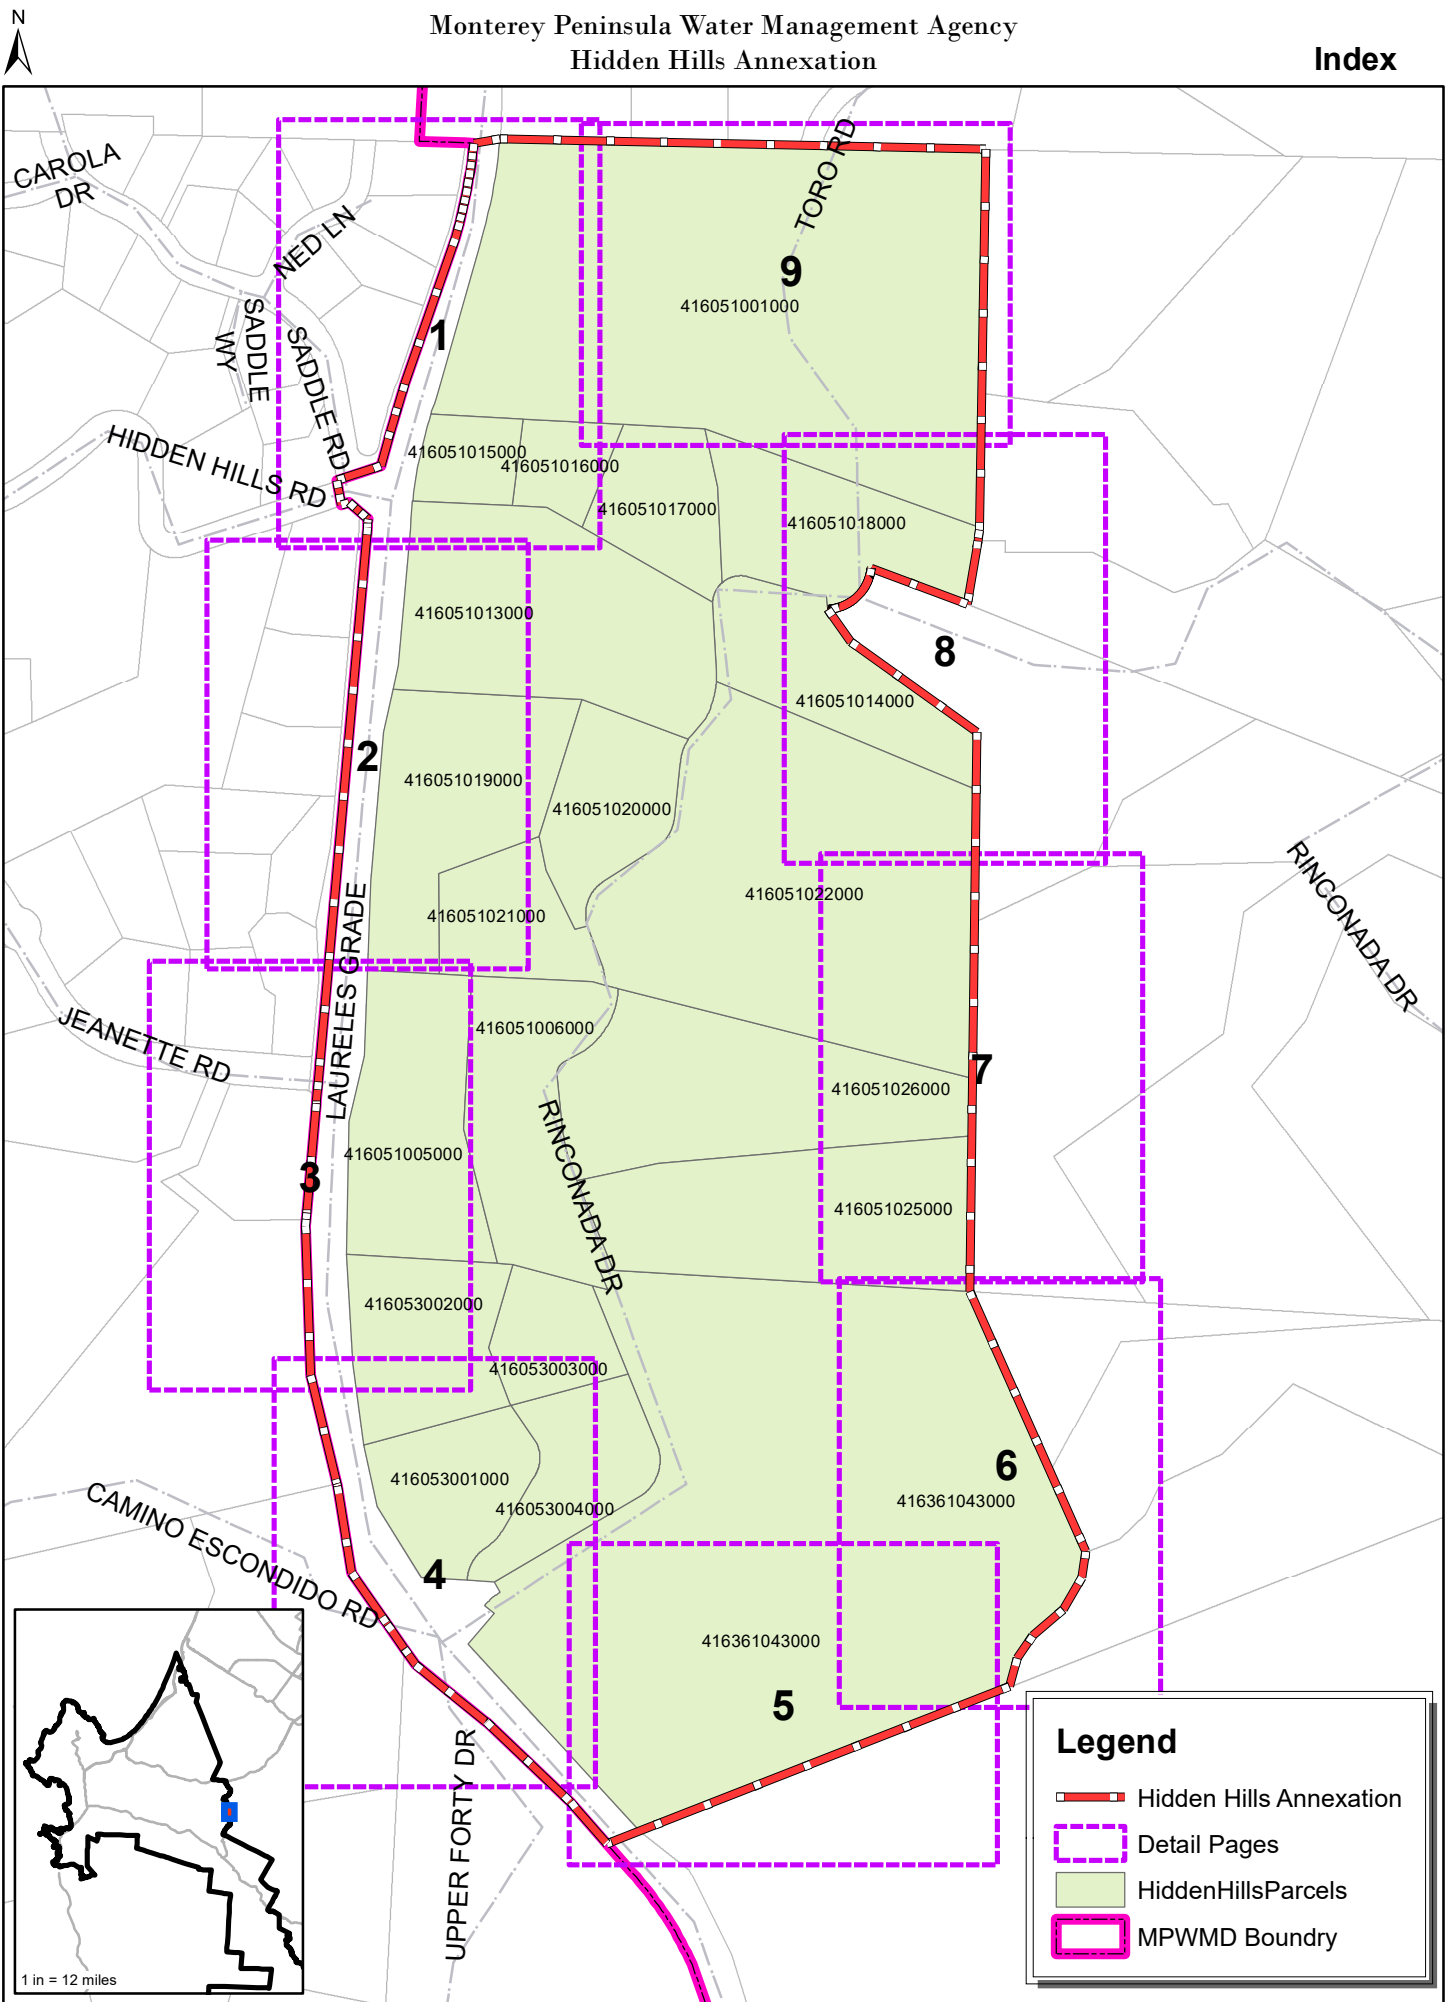

EXHIBIT 12-B

Hidden Hills Annexation Parcel Maps and Description

Legend

- Hidden Hills Annexation
- Detail Pages
- HiddenHillsParcels
- MPWMD Boundry

416361043000

1 in = 12 miles

Yankee Point Annexation Parcel Maps and Description

Legend

- Yankee Pt Annexation
- Detail Pages
- YankeePointParcels
- MPWMD Boundry

0 50 100 200 300 Feet

0
25
50
100
150
Feet

Date: 9/27/2020

Date: 9/27/2020