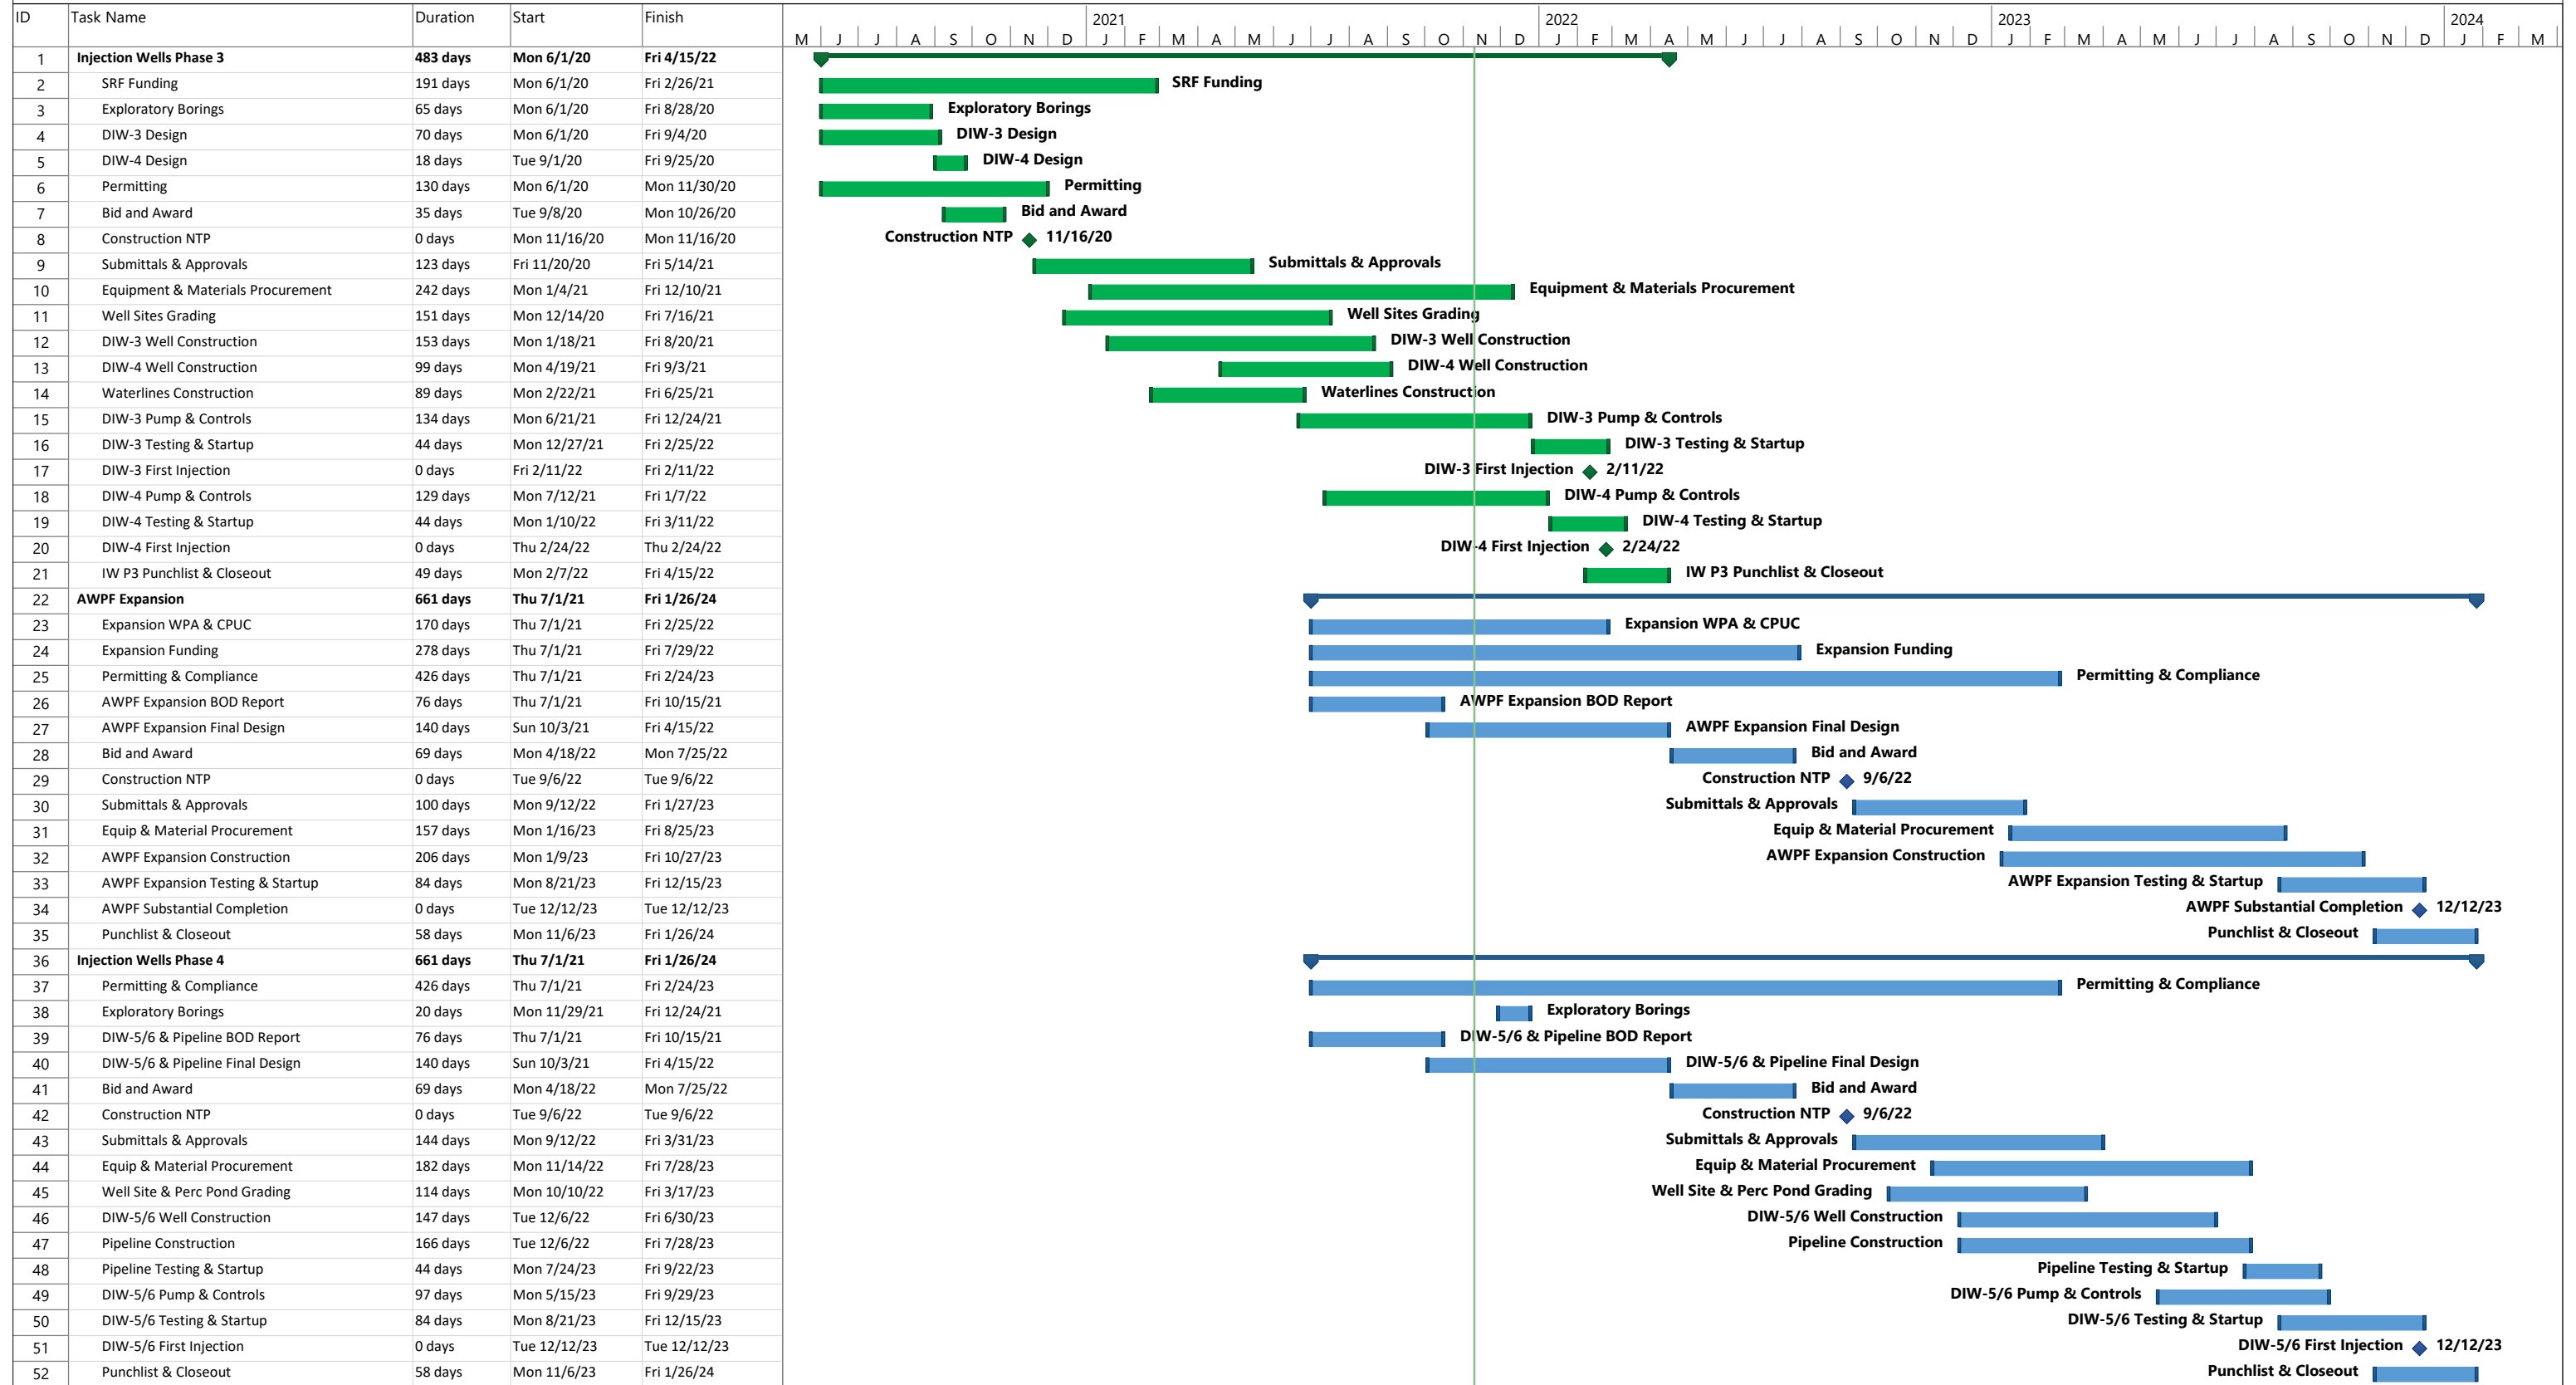

## EXHIBIT 7-A

Project: PWM GWR Summary  
Date: Wed 11/10/21

PWM Expansion	[Blue bar]	AWPF Expansion/IW Ph 4 Summary	[Blue arrow]	PWM Expansion Milestones	[Blue diamond]
Injection Well Ph 3	[Green bar]	Injection Well Ph 3 Summary	[Green arrow]	Injection Wells Phase 3 Milestone	[Green diamond]