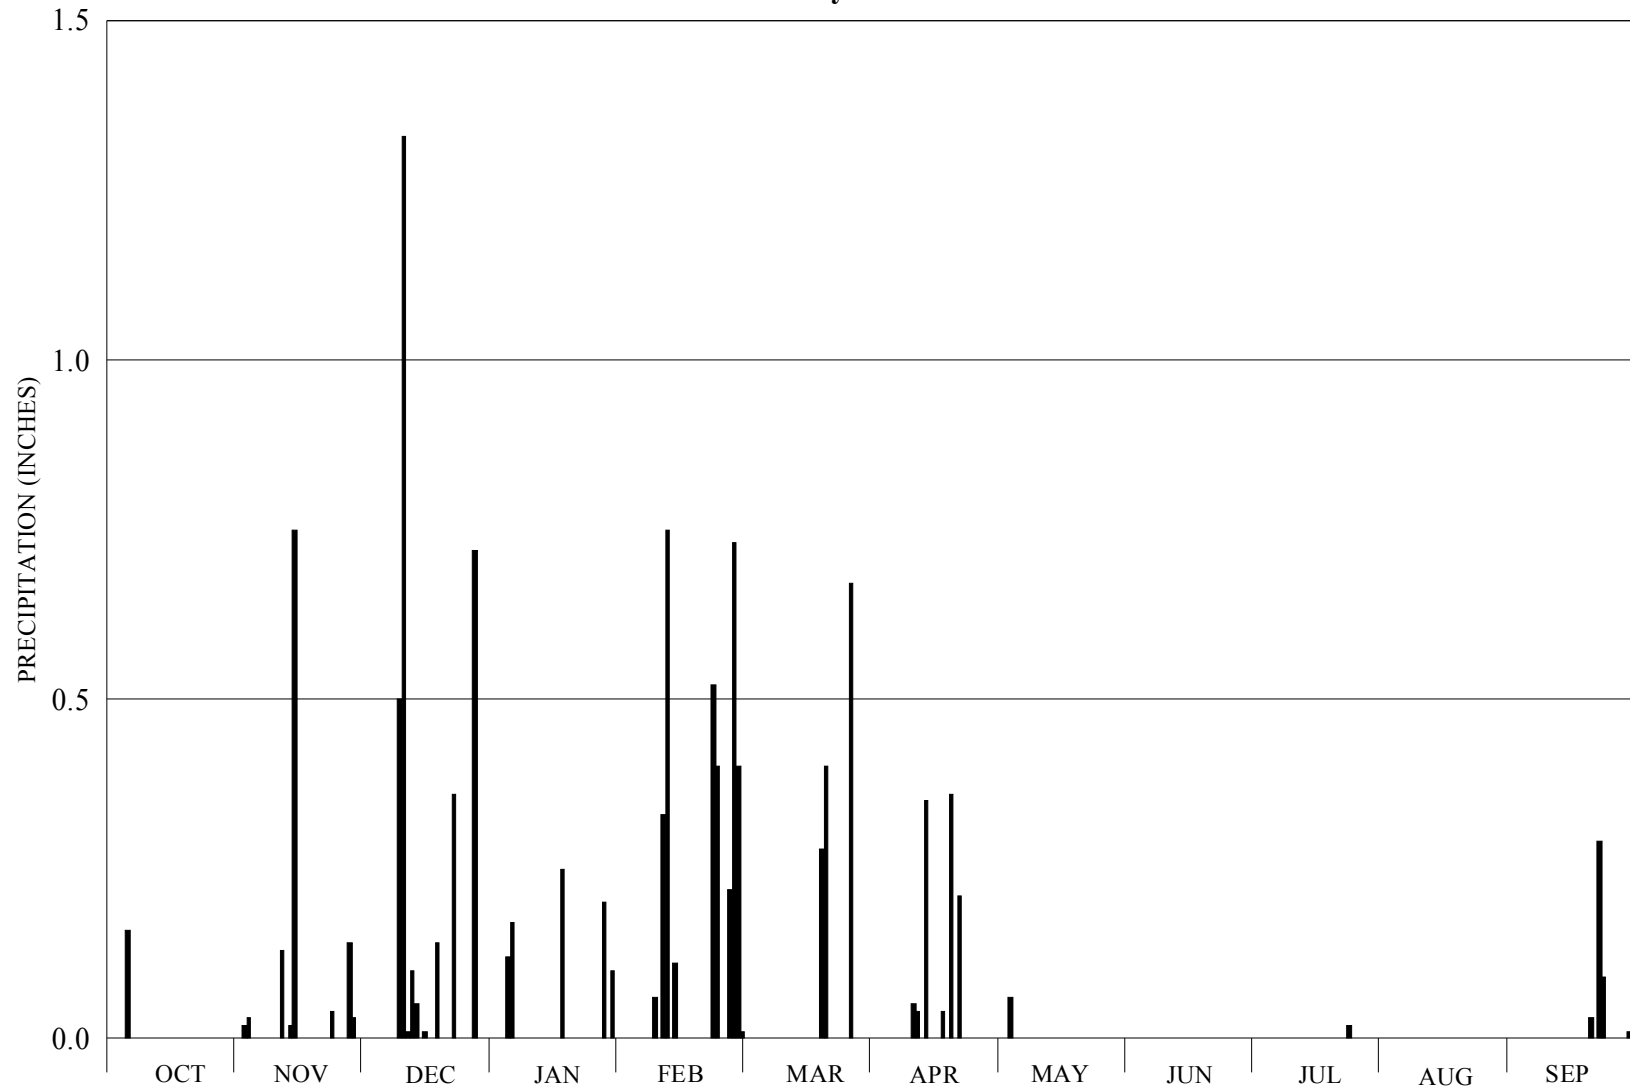

**Figure II-1**  
**San Clemente Reservoir Daily Rainfall: Water Year 2007**

Source: California American Water  
Note: Monthly tick marks are approximate.