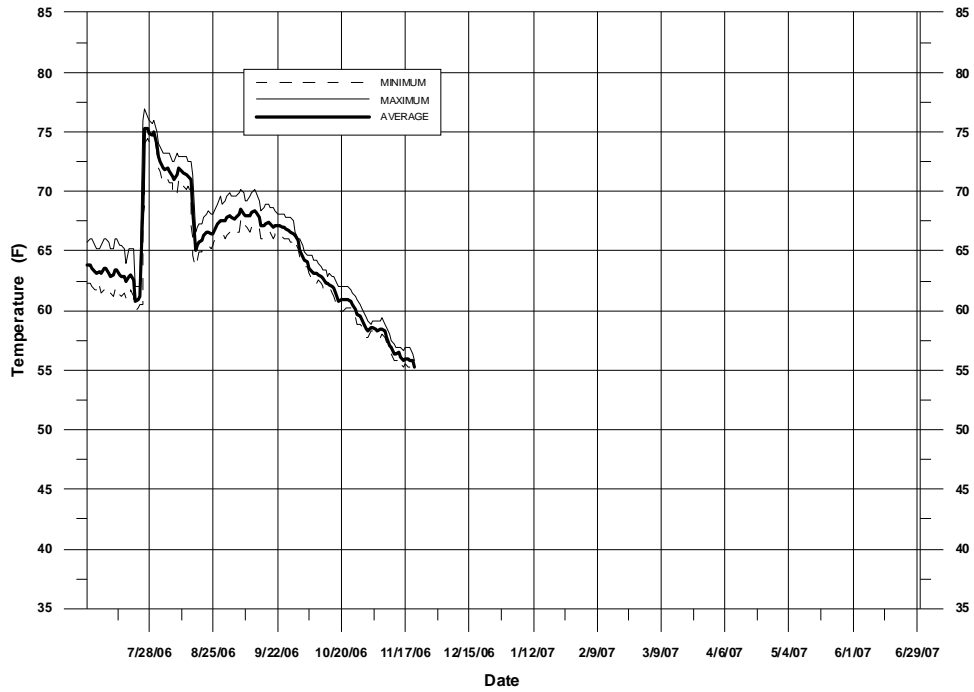

Figure II-15.
Daily Temperatures Recorded from a Continuous Temperature Data Logger
at the Below Los Padres (BLP) Station During RY 2007

Figure II-16
Daily Temperatures Recorded from a Continuous Temperature Data Logger
at the Above Los Padres (ALP) Station During RY 2007