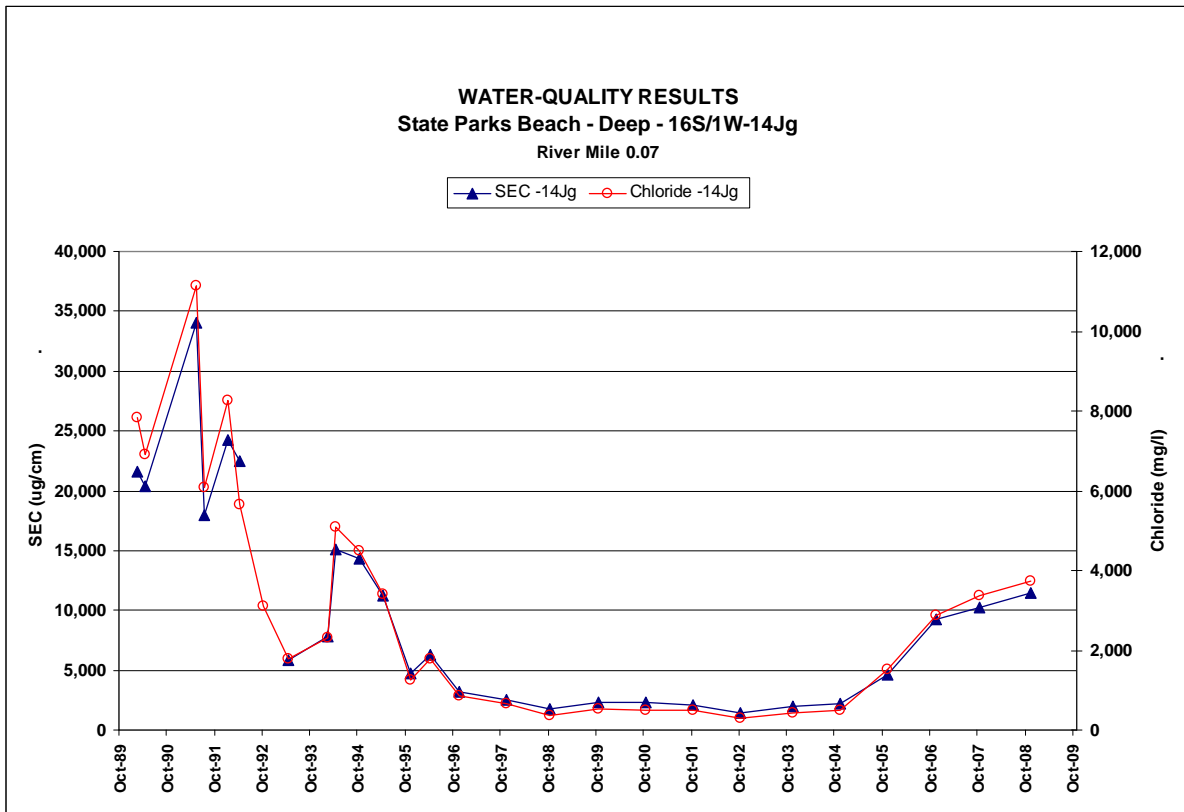

**Figure II-9a: Water Quality 0.07 Miles from Coast in Carmel Valley**

**Figure II-9b: Water Quality 0.3 Miles from Coast in Carmel Valley**