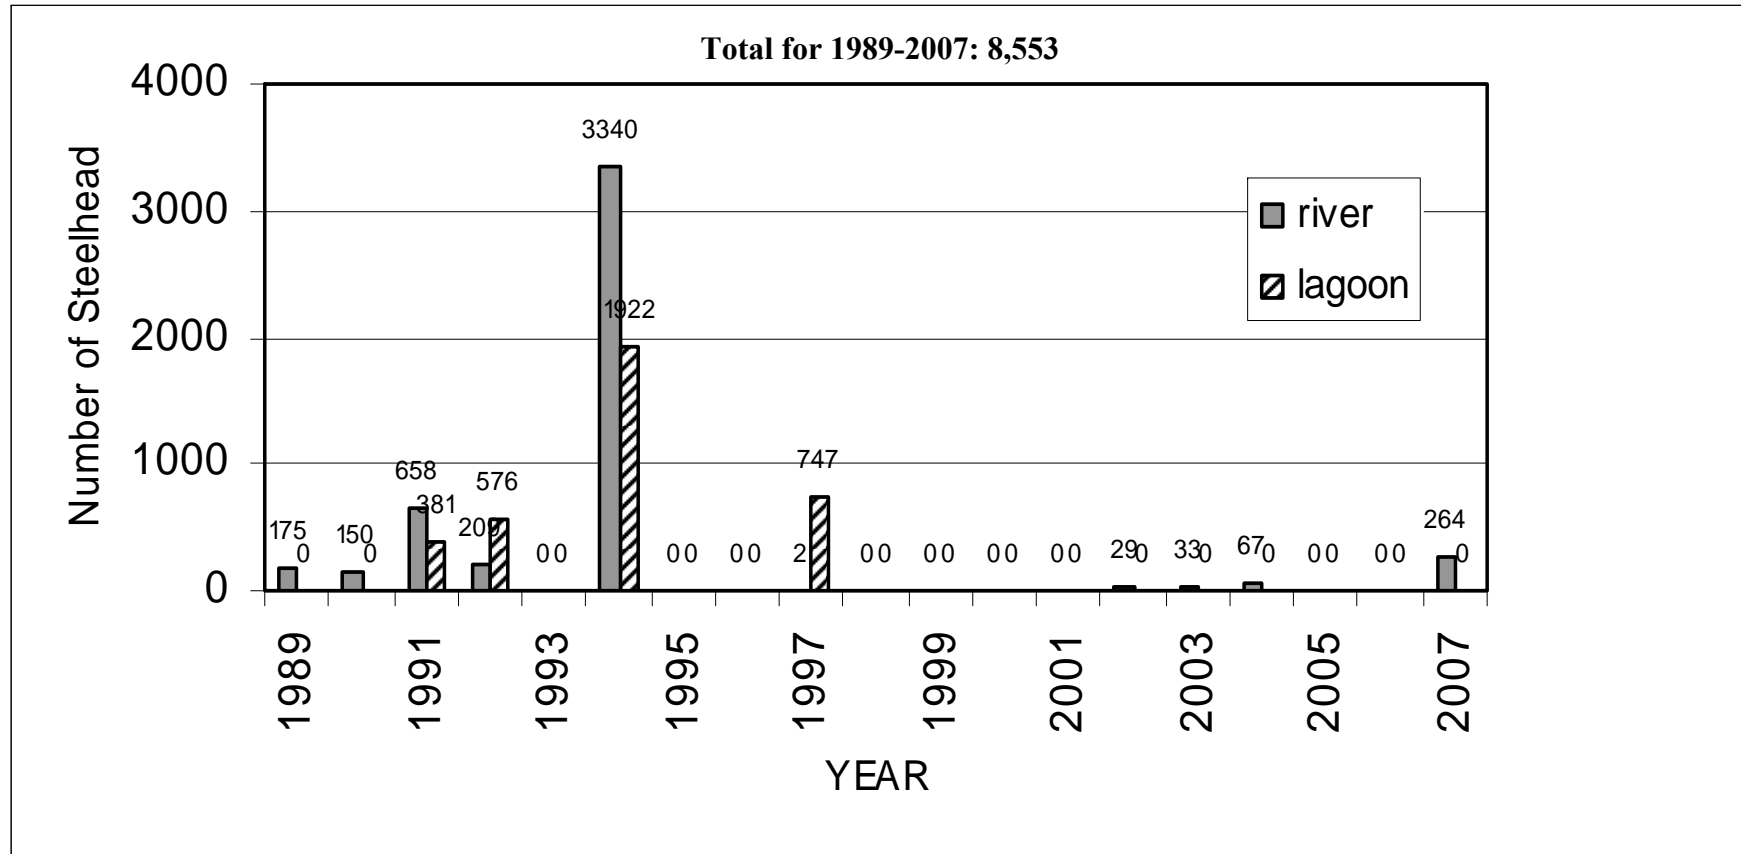

Figure IX-2
Number of Steelhead Smolts Rescued by MPWMD in the Carmel River Basin from 1989 to 2008

NOTE: No trapping was completed in 2008. Rescue data will be reported in the next annual report